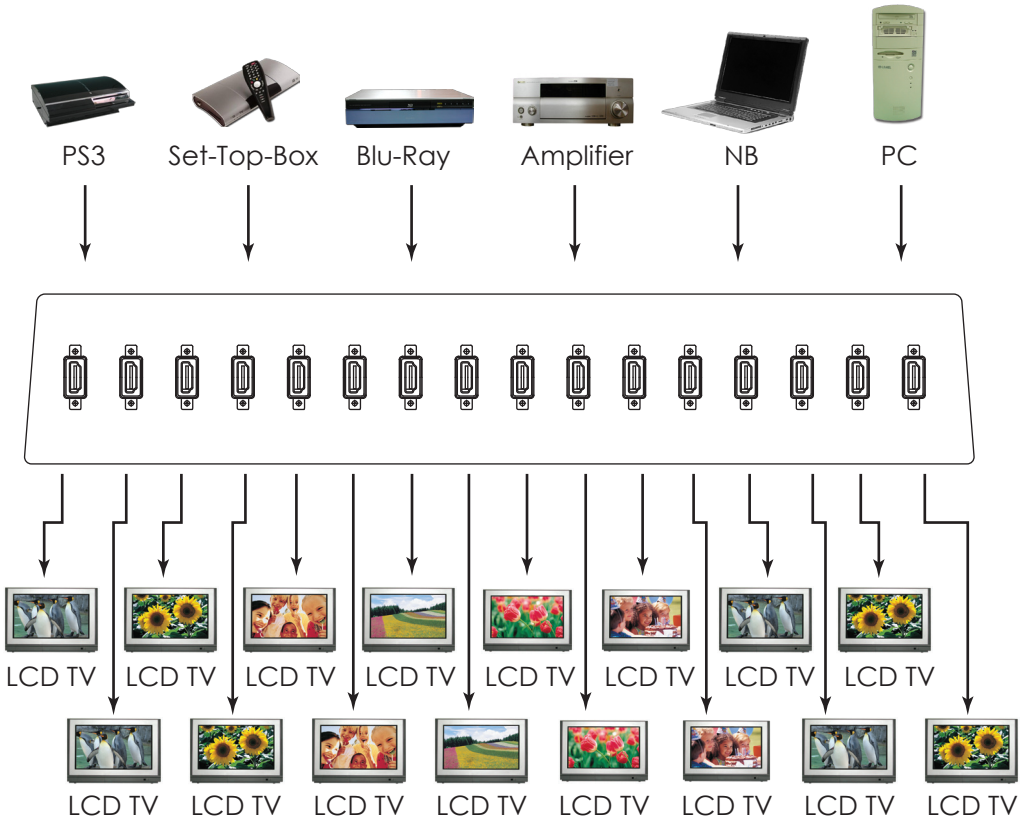

CPP-16H ***16 HDMI Female*** ***to Female*** ***Couplers Patch Panel***

Operation Manual

1. Introduction

Thank you for purchasing the CPP-16H HDMI Female to Female Patch Panel. This useful device will help you make your HDMI system more efficient. This Patch Panel fits into a standard 19" rack which allows you to connect and organize up to 16 sources and displays. Cable runs can be quick and easy, thanks to a clear numbering system on the front of the panel. So if you are in need of a way to organize multiple HDMI sources and displays then the female to female HDMI Patch Panel is an excellent choice for your professional HDMI need.

2. Application

- HDMI system connection.
- HDMI extender connection.
- HDMI multi-display connection.

3. Features

- Use to connect multiple HDMI cables in a 19" equipment rack.
- Durable Heavy gauge steel and grit blast coating.
- Industry standard 2U panel height will fit most racks.
- High quality HDMI connectors to ensure minimal signal loss.
- Includes bracket for easy mounting.

4. Important warnings

- *Do not bend or remove the HDMI connector(s) from the Patch Panel.*
- *Do not bump, scratch or drop the Patch Panel anytime.*
- *Do not use any detergent to clean the Patch Panel.*
- *Do not put any liquids or drinks on or inside the Patch Panel or HDMI connectors.*

5. Connection and Installation

6. Specification

HDMI Ports	16
Size	2U
Dimensions (mm)	482.6(W) x 30(D) x 88(H)
Weight(g)	440
Chassis Material	Aluminum
Silk Screen Color	Black

CYPRESS TECHNOLOGY CO., LTD.