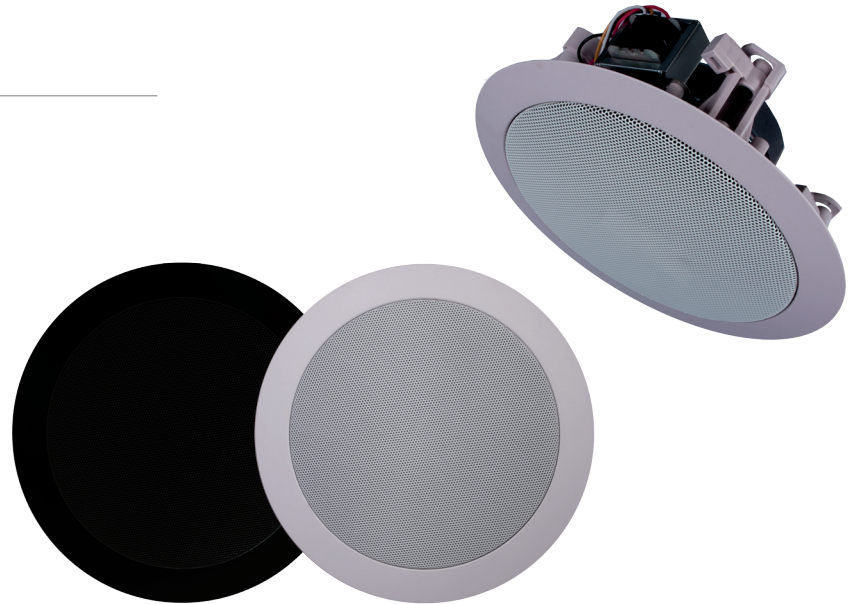

CS55

Ceiling Speaker

AUDAC

► Features

- Installation ceiling loudspeaker
- Very attractive design
- Detachable aluminium grill
- 3 different power tapings
- Very good speech reproduction
- Quick and simple mounting

► Applications

- Public buildings
- Business offices
- Warehouses
- Shops
- Hotels
- Restaurants

The CS series loudspeakers are AUDAC's ceiling speakers, designed for use any possible application.

Wherever sound is needed without obvious speakers, or in larger buildings where the sound has to be spread over an enormous space, the CS Series speakers will offer the best solution.

The use of high quality components, combined with the application of a standard 100V line transformer, makes the CS series a range of speakers that can be used in any situation. Even if it's a standard low impedance Hi-Fi installation or a larger 100V PA system.

The CS55 contains a single cone loudspeaker with a diameter of 125 mm, that will ensure a good speech reproduction.

The power can be set in 3 adjustable steps of impedance for 100V and 1 step for 8 Ohm standard low impedance applications.

- 6 Watt / 1600 Ohm @ 100V
- 3 Watt / 3300 Ohm @ 100V
- 1.5 Watt / 6600 Ohm @ 100V
- 10 Watt @ 8 Ohm

Below the detachable grill, there are four screws for a quick and simple attachment of the unit.

The removable grill and housing of the speaker can be painted, to blend in with the structure the speaker is built in. With these speakers comes an easy cut-out template to accomplish easy installation.

► Specifications

SYSTEM SPECIFICATIONS	
Max. power	20 W
RMS power	10 W
Power line transformer 1	6 W / 1600 Ohm
Power line transformer 2	3 W / 3300 Ohm
Power line transformer 3	1.5 W / 6600 Ohm
Frequency response -3dB	70 Hz - 14 kHz
Sound pressure W/1m	93 dB
Sound pressure max W / 1m	100.8 dB
Impedance	8 Ohm
PRODUCT FEATURES	
Dimensions (Width x Height x Depth)	Ø 205 x 70 mm
Weight net	780 g
Drivers	4 1/4"
Construction	ABS housing
Mounting	4 Screws clamps
Cut-out measurement	Ø 167 mm
Built-in depth	70 mm
Front finish	White aluminium grill
Colour	White (RAL 9010)
SHIPPING & ORDERING	
Packaging	Carton box
Shipping weight & volume	880 g - 0.0038 Cbm
Accessories	Foam inlay White Cut-out template

*AUDAC reserves the right to change specifications without notice: this is part of our policy to continually improve our products