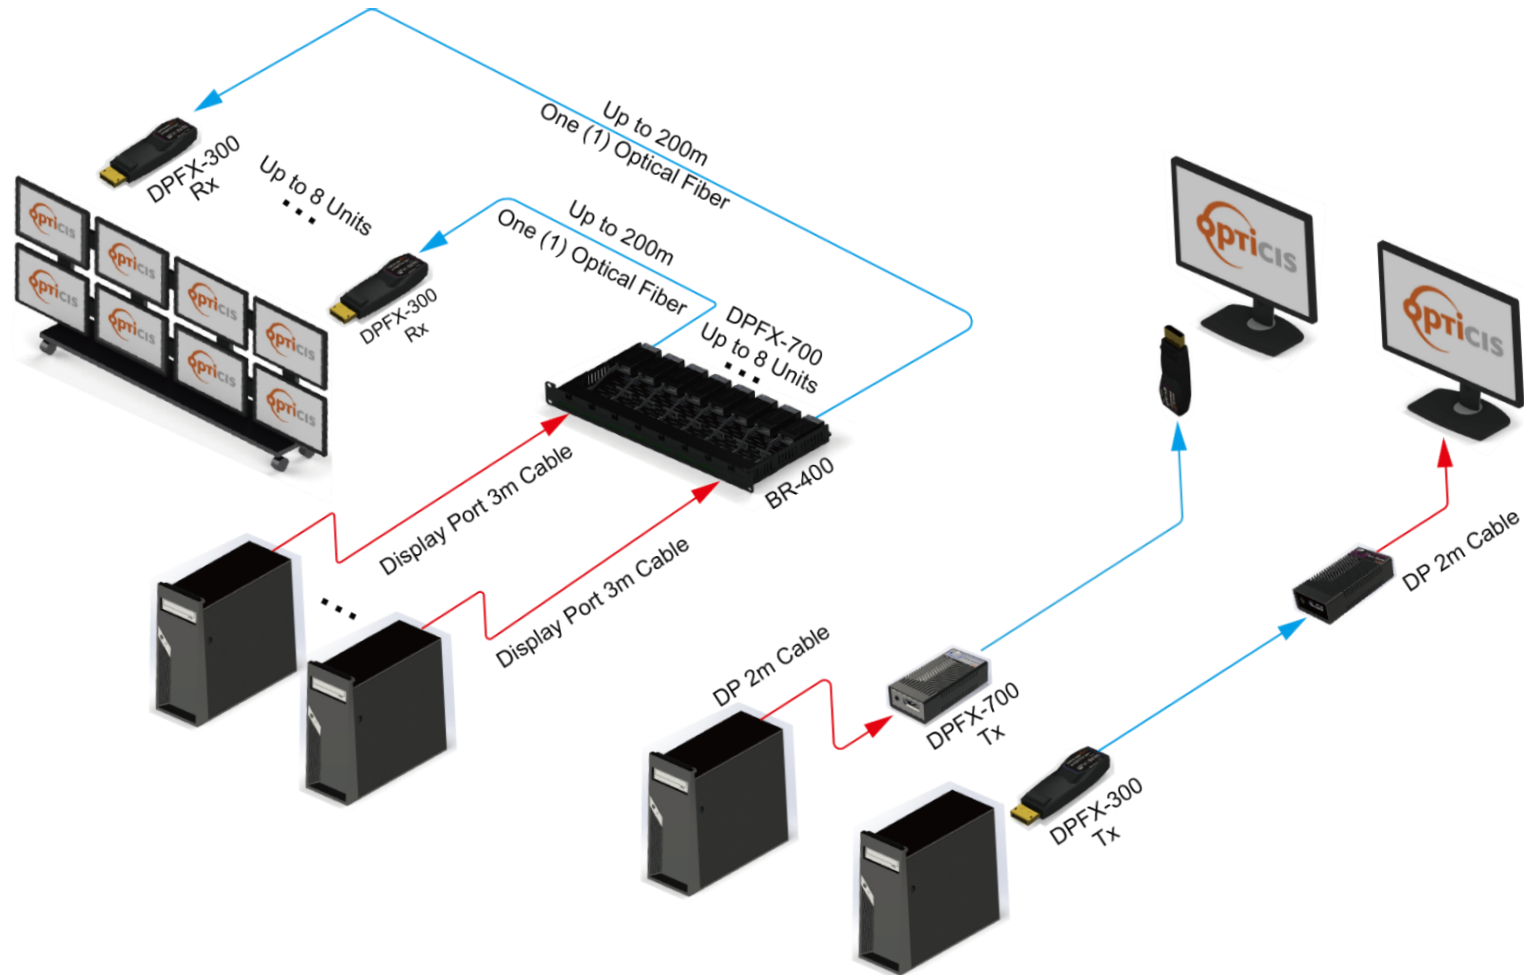

## DisplayPort 1.2 One Fiber Optic Extender

Resolution Capability	4K (4096x2160) @60Hz RGB 4:4:4
Transmission Distance	200m (656 ft)
Fiber Classification	One (1) LC multi-mode OM3 Fiber
Total Data Rate	21.6Gbps (5.4Gbps per lane)
Connection Merit	2m copper extension on each side
Mini USB Port	Firmware Update
Operating Temperature	0°C- 50°C: Dual Layer Design
External Power Option	5V/1A DC Power Supply
Dimension	39mm x 76mm x 20mm (LWH)

## DPFX-300-TR

Direct Connection Type	Connection Merit
External Power Supply	Mini USB Port
22mm x 67mm x 14mm (LWH)	Dimension

# Connection Diagram

One fiber Two Extenders  
We Make You Choose Your Best

Mount Multiple  
Extenders &  
Supply Power

BR-400

DPFX-700

2m Copper Extension  
No Space Restriction

DPFX-300

Easiest Plug and Plug  
Simple Installation

# Power Rack

1RU Rack Size Power Supply Frame

DPFX-300-TX  
BR-500

Secondary power adapter available  
Medical power adapter available  
Compact 19" 1RU Power Supply Frame  
Power Supply: 100-240VAC, 50-60Hz  
Adopts up to 8 units of Transmitters  
Extends up to 3 m (9.84ft)  
Supports Load-sharing