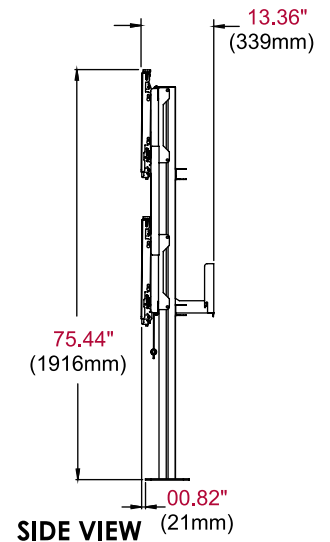

DS-S555-4X2

Display size
46"-55"

Max load
**800lb (363kg)
100lb per display**

SMARTMOUNT.

Modular Video Wall Pedestal Mount 4x2 Configuration

FOR 46" TO 55" DISPLAYS

Peerless-AV's Modular Video Wall Pedestal Mount encompasses an assortment of useful features that eliminate the need for extra tools and hardware, all while ensuring your application is secure and looks professional. The DS-S555-4X2's tool-less micro adjustment provides the time saving feature you need for perfect display alignment. The built-in cable management and media storage features provide a safe central location to house your components, and help create a clean and clutter-free appearance. If you're looking for added stability, this mount can be mounted to concrete structures without additional wall or ceiling supports in any retail, public transportation or any other high traffic location.

Product Specifications

	DIMENSIONS (W x H x D)	PRODUCT WEIGHT	LOAD CAPACITY	FINISH	AVAILABLE COLORS
DS-S555-4X2	171.63" x 75.44" x 13.36" (4359 x 1916 x 339mm)	238lb (108kg)	800lb (363kg) 100lb per display	Powder Coat	Black

Package Specifications

	PACKAGE SIZE (W x H x D)	PACKAGE SHIP WEIGHT	PACKAGE UPC CODE	PACKAGE CONTENTS	UNITS IN PACKAGE
DS-S555-4X2	84.00" x 37.50" x 12.50" (2133 x 952 x 317mm)	263lb (119.5kg)	735029301509	Stand, display adaptors and hardware	1

Accessories

ACC-V800X: Adaptor accessory for 600 x 400 and 800 x 400mm mounting patterns

All dimensions = inch (mm)

COMPATIBILITY FORMULA

Display height ≤ 36"
 Display width ≥ 40.5"
 Three display widths + mount pattern width ≤ 171"