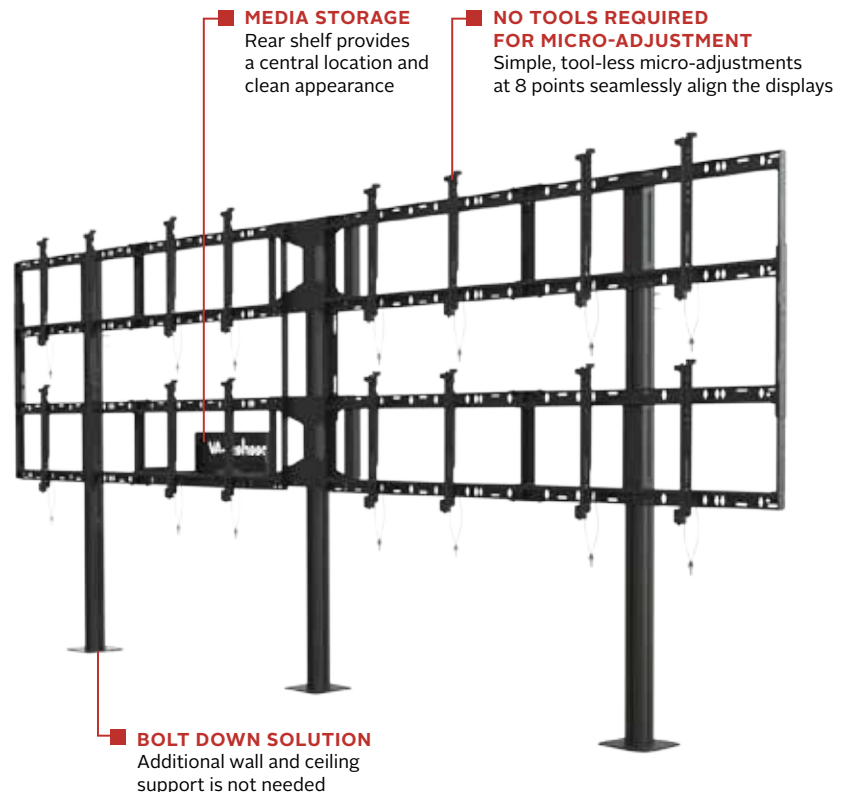

DS-S555-4X2

Display size
46"-55"

Max load
**800lb (363kg)
100lb per display**

SMARTMOUNT.

Modular Video Wall Pedestal Mount 4x2 Configuration

FOR 46" TO 55" DISPLAYS

Peerless-AV's Modular Video Wall Pedestal Mount encompasses an assortment of useful features that eliminate the need for extra tools and hardware, all while ensuring your application is secure and looks professional. The DS-S555-4X2's tool-less micro adjustment provides the time saving feature you need for perfect display alignment. The built-in cable management and media storage features provide a safe central location to house your components, and help create a clean and clutter-free appearance. If you're looking for added stability, this mount can be mounted to concrete structures without additional wall or ceiling supports in any retail, public transportation or any other high traffic location.

Additional Features

- ✓ Tool-less micro-adjustment at 8 points seamlessly align the displays
- ✓ Adaptors feature a quick connect latch for automatic engagement with the mounting rails and ease of set-up
- ✓ Cable management through rear adjustable cable centralizing brackets
- ✓ Bolts directly to concrete without requiring additional connections to the wall or ceiling
- ✓ Rear media storage shelf and cover stores components while maintaining a clean appearance
- ✓ Aluminum frame reduces the overall weight and shipping costs
- ✓ VESA® 200 x 200 up to 600 x 400mm compatible

Tool-less micro-adjustment at 8 points helps seamlessly align the displays, creating the ultimate video wall cart solution.

DS-S555-4X2 SmartMount® Modular Video Wall Pedestal Mount 4x2 Configuration for 46" to 55" Displays

Package Specifications

	PACKAGE SIZE (W x H x D)	PACKAGE SHIP WEIGHT	PACKAGE UPC CODE	PACKAGE CONTENTS	UNITS IN PACKAGE
DS-S555-4X2	84.00" x 37.50" x 12.50" (2133 x 952 x 317mm)	263lb (119.5kg)	735029301509	Stand, display adaptors and hardware	1