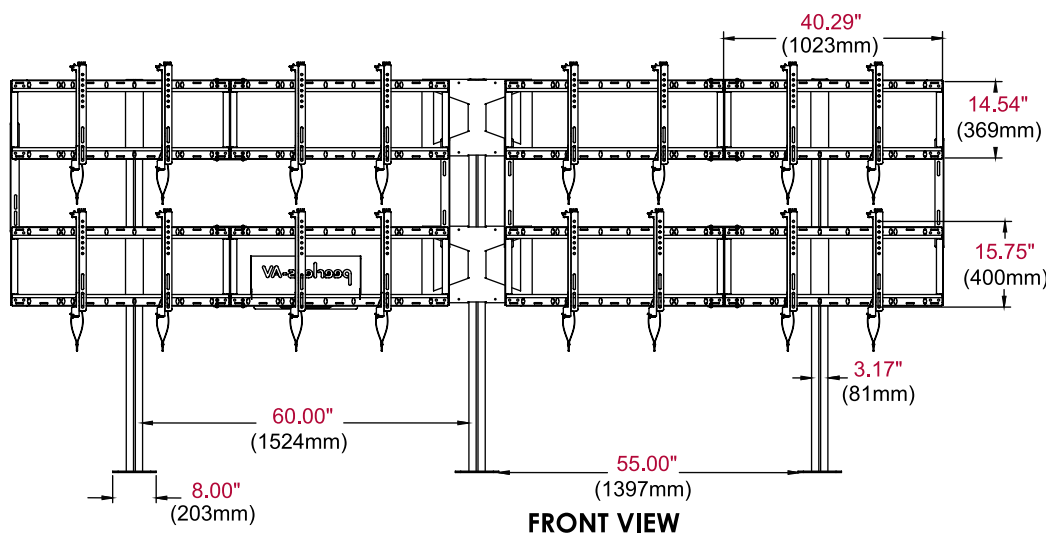

Product Specifications

	DIMENSIONS (W x H x D)	PRODUCT WEIGHT	LOAD CAPACITY	FINISH	AVAILABLE COLORS
DS-S555-4X2	171.63" x 75.44" x 13.36" (4359 x 1916 x 339mm)	238lb (108kg)	800lb (363kg) 100lb per display	Powder Coat	Black

Package Specifications

	PACKAGE SIZE (W x H x D)	PACKAGE SHIP WEIGHT	PACKAGE UPC CODE	PACKAGE CONTENTS	UNITS IN PACKAGE
DS-S555-4X2	84.00" x 37.50" x 12.50" (2133 x 952 x 317mm)	263lb (119.5kg)	735029301509	Stand, display adaptors and hardware	1

Accessories

ACC-V800X: Adaptor accessory for 600 x 400 and 800 x 400mm mounting patterns

All dimensions = inch (mm)

COMPATIBILITY FORMULA

Display height ≤ 36"
 Display width ≥ 40.5"
 Three display widths + mount pattern width ≤ 171"