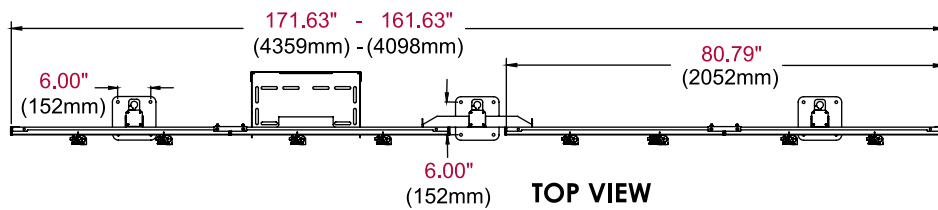

DS-S555-4X2 SmartMount® Modular Video Wall Pedestal Mount 4x2 Configuration for 46" to 55" Displays

Product Specifications

	DIMENSIONS (W x H x D)	PRODUCT WEIGHT	LOAD CAPACITY	FINISH	AVAILABLE COLORS
DS-S555-4X2	171.63" x 75.44" x 13.36" (4359 x 1916 x 339mm)	238lb (108kg)	800lb (363kg) 100lb per display	Powder Coat	Black

Package Specifications

	PACKAGE SIZE (W x H x D)	PACKAGE SHIP WEIGHT	PACKAGE UPC CODE	PACKAGE CONTENTS	UNITS IN PACKAGE
DS-S555-4X2	84.00" x 37.50" x 12.50" (2133 x 952 x 317mm)	263lb (119.5kg)	735029301509	Stand, display adaptors and hardware	1

Accessories

ACC-V800X: Adaptor accessory for 600 x 400 and 800 x 400mm mounting patterns

All dimensions = inch (mm)

COMPATIBILITY FORMULA

Display height ≤ 36"
Display width ≥ 40.5"
Three display widths + mount pattern width ≤ 171"