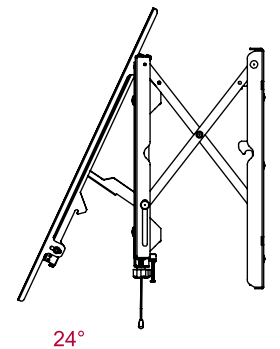

Package Specifications

| | PACKAGE SIZE (W x H x D) | PACKAGE SHIP WEIGHT | PACKAGE UPC CODE | PACKAGE CONTENTS | UNITS IN PACKAGE |
|---------------------|---|---------------------|------------------|---|------------------|
| DS-VW765-POR | 28.13" x 27.50" x 3.75" (714 x 698 x 95mm) | 32.6lb (14.8kg) | 735029278788 | Wall mount assembly, mounting attachment rails, fasteners | 1 |

*22" minimum display height

Accessories

- DS-VWSxxx-P:** Wall Plate Alignment Spacers
- DS-ACC765:** Cable Release Kit for recessed wall applications
- DS-ACC770:** Media Player Mounting Bracket
- ACC-V800X:** Adaptor accessory for 800 x 400mm mounting patterns
- PLP-xxx:** PLP Adaptor Plates

All dimensions = inch (mm)

FRONT VIEW

WALL PLATE DETAIL

SIDE VIEW COLLAPSED

SIDE VIEW EXTENDED

SIDE COMPONENT ACCESS

Architect Specifications

The Smartmount® Full-Service Video Wall Mount - Portrait shall be a Peerless-AV model DS-VW765-POR and shall be located where indicated on the plans. Assembly and installation shall be done according to instructions provided by the manufacturer.