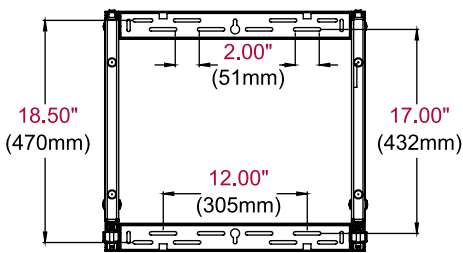

Product Specifications

| | DIMENSIONS (W x H x D) | PRODUCT WEIGHT | LOAD CAPACITY | FINISH | AVAILABLE COLORS |
|---------------------|--|-----------------|---------------|-------------------------------|------------------|
| DS-VW765-POR | 22.02" x 26.87" x 3.08"-3.83" (559 x 683 x 78-97mm) | 27.9lb (12.7kg) | 125lb (57kg) | Scratch resistant fused epoxy | Black |

Package Specifications

| | PACKAGE SIZE (W x H x D) | PACKAGE SHIP WEIGHT | PACKAGE UPC CODE | PACKAGE CONTENTS | UNITS IN PACKAGE |
|---------------------|---|---------------------|------------------|---|------------------|
| DS-VW765-POR | 28.13" x 27.50" x 3.75" (714 x 698 x 95mm) | 32.6lb (14.8kg) | 735029278788 | Wall mount assembly, mounting attachment rails, fasteners | 1 |

*22" minimum display height

Accessories

- DS-VWSxxx-P:** Wall Plate Alignment Spacers
- DS-ACC765:** Cable Release Kit for recessed wall applications
- DS-ACC770:** Media Player Mounting Bracket
- ACC-V800X:** Adaptor accessory for 800 x 400mm mounting patterns
- PLP-xxx:** PLP Adaptor Plates

All dimensions = inch (mm)

FRONT VIEW

WALL PLATE DETAIL

SIDE VIEW COLLAPSED

SIDE VIEW EXTENDED

SIDE COMPONENT ACCESS

Architect Specifications

The Smartmount® Full-Service Video Wall Mount - Portrait shall be a Peerless-AV model DS-VW765-POR and shall be located where indicated on the plans. Assembly and installation shall be done according to instructions provided by the manufacturer.