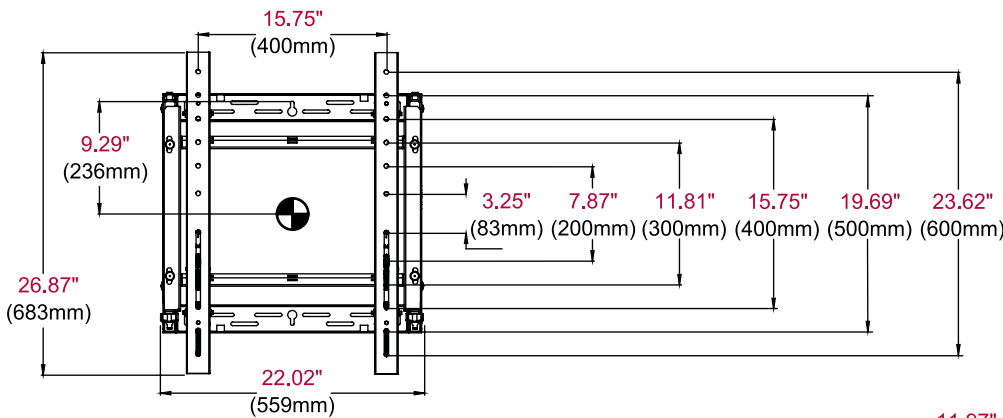

Product Specifications

| | DIMENSIONS (W x H x D) | PRODUCT WEIGHT | LOAD CAPACITY | FINISH | AVAILABLE COLORS |
|---------------------|--|-----------------|---------------|-------------------------------|------------------|
| DS-VW765-POR | 22.02" x 26.87" x 3.08"-3.83" (559 x 683 x 78-97mm) | 27.9lb (12.7kg) | 125lb (57kg) | Scratch resistant fused epoxy | Black |

Package Specifications

| | PACKAGE SIZE (W x H x D) | PACKAGE SHIP WEIGHT | PACKAGE UPC CODE | PACKAGE CONTENTS | UNITS IN PACKAGE |
|---------------------|---|---------------------|------------------|---|------------------|
| DS-VW765-POR | 28.13" x 27.50" x 3.75" (714 x 698 x 95mm) | 32.6lb (14.8kg) | 735029278788 | Wall mount assembly, mounting attachment rails, fasteners | 1 |

*22" minimum display height

Accessories

- DS-VWSxxx-P:** Wall Plate Alignment Spacers
- DS-ACC765:** Cable Release Kit for recessed wall applications
- DS-ACC770:** Media Player Mounting Bracket
- ACC-V800X:** Adaptor accessory for 800 x 400mm mounting patterns
- PLP-xxx:** PLP Adaptor Plates

All dimensions = inch (mm)

FRONT VIEW

WALL PLATE DETAIL

SIDE VIEW COLLAPSED

SIDE VIEW EXTENDED

SIDE COMPONENT ACCESS

Architect Specifications

The Smartmount® Full-Service Video Wall Mount - Portrait shall be a Peerless-AV model DS-VW765-POR and shall be located where indicated on the plans. Assembly and installation shall be done according to instructions provided by the manufacturer.