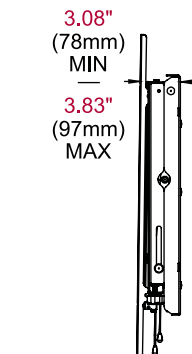

Product Specifications

| | DIMENSIONS (W x H x D) | PRODUCT WEIGHT | LOAD CAPACITY | FINISH | AVAILABLE COLORS |
|---------------------|--|-----------------|---------------|-------------------------------|------------------|
| DS-VW765-POR | 22.02" x 26.87" x 3.08"-3.83" (559 x 683 x 78-97mm) | 27.9lb (12.7kg) | 125lb (57kg) | Scratch resistant fused epoxy | Black |

Package Specifications

| | PACKAGE SIZE (W x H x D) | PACKAGE SHIP WEIGHT | PACKAGE UPC CODE | PACKAGE CONTENTS | UNITS IN PACKAGE |
|---------------------|---|---------------------|------------------|---|------------------|
| DS-VW765-POR | 28.13" x 27.50" x 3.75" (714 x 698 x 95mm) | 32.6lb (14.8kg) | 735029278788 | Wall mount assembly, mounting attachment rails, fasteners | 1 |

*22" minimum display height

Accessories

- DS-VWSxxx-P:** Wall Plate Alignment Spacers
- DS-ACC765:** Cable Release Kit for recessed wall applications
- DS-ACC770:** Media Player Mounting Bracket
- ACC-V800X:** Adaptor accessory for 800 x 400mm mounting patterns
- PLP-xxx:** PLP Adaptor Plates

All dimensions = inch (mm)

FRONT VIEW

WALL PLATE DETAIL

SIDE VIEW COLLAPSED

SIDE VIEW EXTENDED

SIDE COMPONENT ACCESS

Architect Specifications

The Smartmount® Full-Service Video Wall Mount - Portrait shall be a Peerless-AV model DS-VW765-POR and shall be located where indicated on the plans. Assembly and installation shall be done according to instructions provided by the manufacturer.