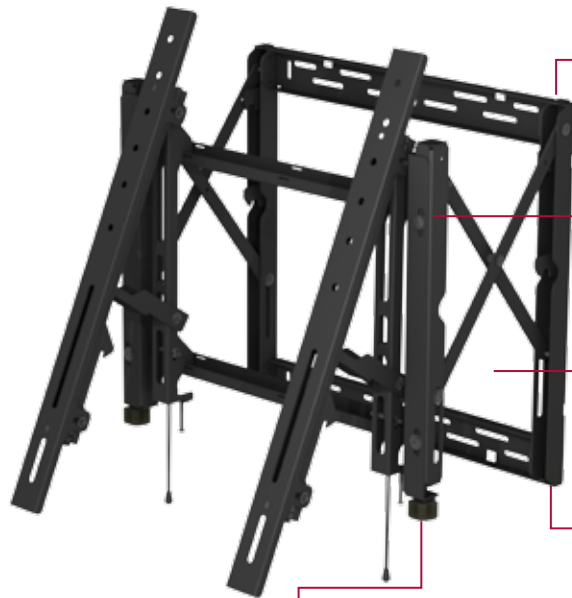

DS-VW765-POR

SMARTMOUNT.

Full-Service Video Wall Mount - Portrait

FOR 42"* TO 65" DISPLAYS

Video walls should be easy to configure, quick to install, and a snap to maintain. No, it's not a dream, it's the DS-VW765-POR Full-Service Video Wall Mount from Peerless-AV. Create any configuration imaginable, but leave the tedious calculations to the custom wall plate spacers. Just install the first mount. Then use the custom wall plate spacers to perfectly place each additional mount on the wall. No measuring, no guessing, no mistakes. It couldn't be simpler. The innovative design combined with a mount that is ready-to-install right out of the box makes this the fastest installing video wall system ever. Now in a design that is 20% lighter than previous models and loaded with time saving features like no-tool-required micro-adjustments and easy-access to any display for quick serviceability it's the ultimate video wall mounting solution.

Display size
42"*-65"

Max load
125lb (57kg)

*22" minimum display height

The DS-VW765-POR's pull-out/prop-open mechanism provides quick serviceability and easy-access, so you can achieve a seamless video wall in no time

Additional Features

- ✓ Modular mount for unlimited video wall display configurations
- ✓ Display specific wall plate spacers eliminate the guesswork and on-site installation calculations
- ✓ 8 points of tool-less micro adjustments align the displays
- ✓ Displays click securely into place against the wall with spring-loaded mechanism
- ✓ Displays and mounts sit flush against the wall for a clean side appearance
- ✓ Pull-out/prop-open mechanism provides quick service access
- ✓ Integrated cable management tie-backs make display to display cabling simple
- ✓ Includes security hardware that helps deter tampering and theft
- ✓ VESA® mounting hole patterns from 200 x 200mm up to 400 x 600mm in 100mm increments. Additional patterns supported with adaptor plates.