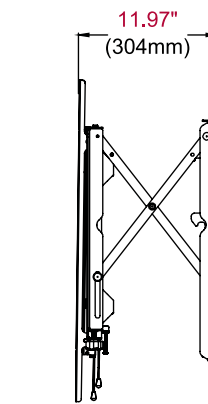

Product Specifications

| | DIMENSIONS (W x H x D) | PRODUCT WEIGHT | LOAD CAPACITY | FINISH | AVAILABLE COLORS |
|---------------------|--|-----------------|---------------|-------------------------------|------------------|
| DS-VW765-POR | 22.02" x 26.87" x 3.08"-3.83" (559 x 683 x 78-97mm) | 27.9lb (12.7kg) | 125lb (57kg) | Scratch resistant fused epoxy | Black |

Package Specifications

| | PACKAGE SIZE (W x H x D) | PACKAGE SHIP WEIGHT | PACKAGE UPC CODE | PACKAGE CONTENTS | UNITS IN PACKAGE |
|---------------------|---|---------------------|------------------|---|------------------|
| DS-VW765-POR | 28.13" x 27.50" x 3.75" (714 x 698 x 95mm) | 32.6lb (14.8kg) | 735029278788 | Wall mount assembly, mounting attachment rails, fasteners | 1 |

*22" minimum display height

Accessories

- DS-VWSxxx-P:** Wall Plate Alignment Spacers
- DS-ACC765:** Cable Release Kit for recessed wall applications
- DS-ACC770:** Media Player Mounting Bracket
- ACC-V800X:** Adaptor accessory for 800 x 400mm mounting patterns
- PLP-xxx:** PLP Adaptor Plates

All dimensions = inch (mm)

FRONT VIEW

WALL PLATE DETAIL

SIDE VIEW COLLAPSED

SIDE VIEW EXTENDED

SIDE COMPONENT ACCESS

Architect Specifications

The Smartmount® Full-Service Video Wall Mount - Portrait shall be a Peerless-AV model DS-VW765-POR and shall be located where indicated on the plans. Assembly and installation shall be done according to instructions provided by the manufacturer.