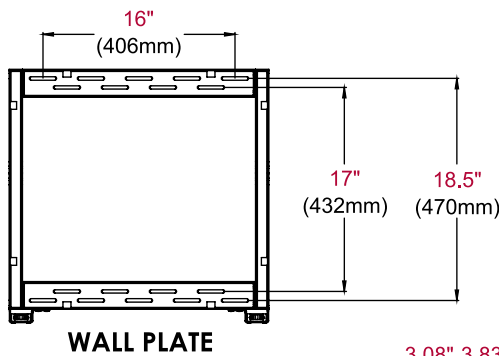

Product Specifications

| | DIMENSIONS (W x H x D) | PRODUCT WEIGHT | LOAD CAPACITY | FINISH | AVAILABLE COLORS |
|---------------------|--|----------------|---------------|----------|------------------|
| DS-VW765-PQR | 22.24" x 26.87" x 3.08"-3.83" (565 x 683 x 78-97mm) | 33lb (15kg) | 125lb (57kg) | Textured | Black |

Package Specifications

| | PACKAGE SIZE (W x H x D) | PACKAGE SHIP WEIGHT | PACKAGE UPC CODE | PACKAGE CONTENTS | UNITS IN PACKAGE |
|---------------------|---|---------------------|------------------|---|------------------|
| DS-VW765-PQR | 29.5" x 24.75" x 5.00" (749 x 629 x 127mm) | 36lb (16.4kg) | 735029300854 | Wall mount assembly, mounting attachment rails, fasteners | 1 |

Accessories

*22.25" minimum display height

- DS-VWSxxx-P:** Wall Plate Alignment Spacers
- ACC-V800X:** VESA® 800 x 400mm Adaptor

All dimensions = inch (mm)

Architect Specifications

The Smartmount® Full-Service Video Wall Mount with Quick Release - Portrait shall be a Peerless-AV model DS-VW765-PQR and shall be located where indicated on the plans. Assembly and installation shall be done according to instructions provided by the manufacturer.