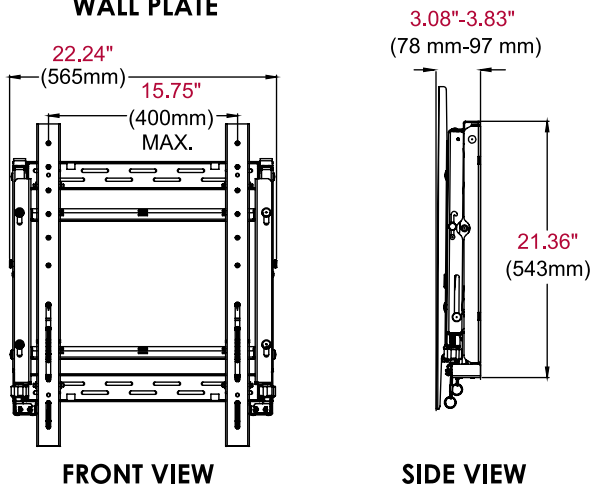

Product Specifications

| | DIMENSIONS (W x H x D) | PRODUCT WEIGHT | LOAD CAPACITY | FINISH | AVAILABLE COLORS |
|---------------------|--|----------------|---------------|----------|------------------|
| DS-VW765-PQR | 22.24" x 26.87" x 3.08"-3.83" (565 x 683 x 78-97mm) | 33lb (15kg) | 125lb (57kg) | Textured | Black |

Package Specifications

| | PACKAGE SIZE (W x H x D) | PACKAGE SHIP WEIGHT | PACKAGE UPC CODE | PACKAGE CONTENTS | UNITS IN PACKAGE |
|---------------------|---|---------------------|------------------|---|------------------|
| DS-VW765-PQR | 29.5" x 24.75" x 5.00" (749 x 629 x 127mm) | 36lb (16.4kg) | 735029300854 | Wall mount assembly, mounting attachment rails, fasteners | 1 |

Accessories

*22.25" minimum display height

- DS-VWSxxx-P:** Wall Plate Alignment Spacers
- ACC-V800X:** VESA® 800 x 400mm Adaptor

All dimensions = inch (mm)

Architect Specifications

The Smartmount® Full-Service Video Wall Mount with Quick Release - Portrait shall be a Peerless-AV model DS-VW765-PQR and shall be located where indicated on the plans. Assembly and installation shall be done according to instructions provided by the manufacturer.