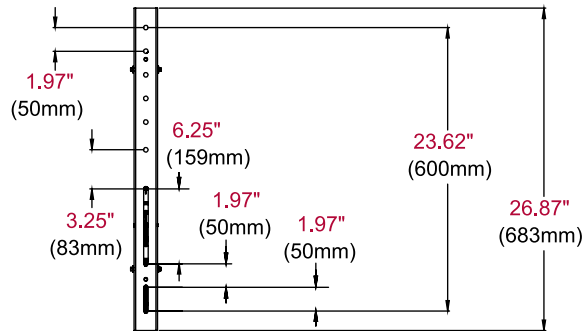

Product Specifications

| | DIMENSIONS (W x H x D) | PRODUCT WEIGHT | LOAD CAPACITY | FINISH | AVAILABLE COLORS |
|---------------------|--|----------------|---------------|----------|------------------|
| DS-VW765-PQR | 22.24" x 26.87" x 3.08"-3.83" (565 x 683 x 78-97mm) | 33lb (15kg) | 125lb (57kg) | Textured | Black |

Package Specifications

| | PACKAGE SIZE (W x H x D) | PACKAGE SHIP WEIGHT | PACKAGE UPC CODE | PACKAGE CONTENTS | UNITS IN PACKAGE |
|---------------------|---|---------------------|------------------|---|------------------|
| DS-VW765-PQR | 29.5" x 24.75" x 5.00" (749 x 629 x 127mm) | 36lb (16.4kg) | 735029300854 | Wall mount assembly, mounting attachment rails, fasteners | 1 |

Accessories

*22.25" minimum display height

- DS-VWSxxx-P:** Wall Plate Alignment Spacers
- ACC-V800X:** VESA® 800 x 400mm Adaptor

All dimensions = inch (mm)

Architect Specifications

The Smartmount® Full-Service Video Wall Mount with Quick Release - Portrait shall be a Peerless-AV model DS-VW765-PQR and shall be located where indicated on the plans. Assembly and installation shall be done according to instructions provided by the manufacturer.