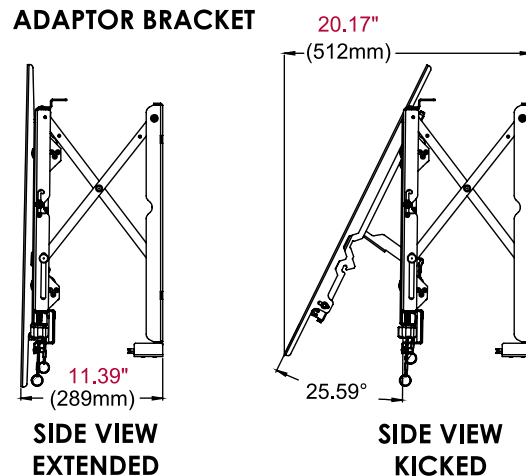

Product Specifications

| | DIMENSIONS (W x H x D) | PRODUCT WEIGHT | LOAD CAPACITY | FINISH | AVAILABLE COLORS |
|---------------------|--|----------------|---------------|----------|------------------|
| DS-VW765-PQR | 22.24" x 26.87" x 3.08"-3.83" (565 x 683 x 78-97mm) | 33lb (15kg) | 125lb (57kg) | Textured | Black |

Package Specifications

| | PACKAGE SIZE (W x H x D) | PACKAGE SHIP WEIGHT | PACKAGE UPC CODE | PACKAGE CONTENTS | UNITS IN PACKAGE |
|---------------------|---|---------------------|------------------|---|------------------|
| DS-VW765-PQR | 29.5" x 24.75" x 5.00" (749 x 629 x 127mm) | 36lb (16.4kg) | 735029300854 | Wall mount assembly, mounting attachment rails, fasteners | 1 |

Accessories

*22.25" minimum display height

- DS-VWSxxx-P:** Wall Plate Alignment Spacers
- ACC-V800X:** VESA® 800 x 400mm Adaptor

All dimensions = inch (mm)

Architect Specifications

The Smartmount® Full-Service Video Wall Mount with Quick Release - Portrait shall be a Peerless-AV model DS-VW765-PQR and shall be located where indicated on the plans. Assembly and installation shall be done according to instructions provided by the manufacturer.