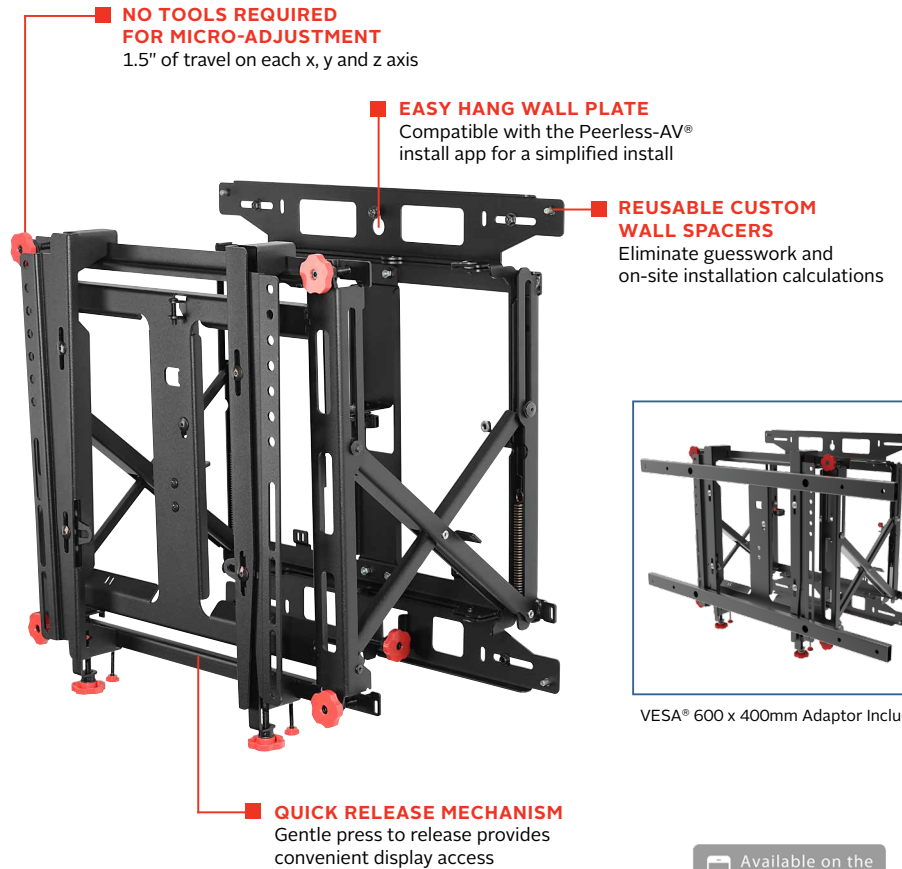

DS-VW775-QR

Mounting Pattern
200 x 200 up to
600 x 400mm

Max Load
125lb
(56.8kg)

SMARTMOUNT.

Supreme Full Service Video Wall Mount with Quick Release

FOR 46" TO 60" DISPLAYS

Peerless-AV's SmartMount® Supreme Full Service Video Wall Mount with Quick Release raises the bar of excellence with an enhanced feature set centered on ease of install and display alignment. With the addition of tool-less lateral micro-adjustment, the Supreme offers 1.5" of fine tune adjustment on each of the X, Y and Z axis. Serviceability is easier than ever before with a gentle press to release mechanism, any display in the video wall configuration can be quickly extended for maintenance. Reusable spacers can be used for both portrait and landscape applications resulting in a faster install and lower cost. Enhanced cable management allows the cables to effortlessly travel in and out with the display, preventing them from getting pinched or pulled loose when extended.

- Accommodates displays in landscape and portrait orientation
- Integrated cable management allow cables to move in and out with the display
- Modular mount for unlimited video wall display configurations
- Security hardware option deters tapering and theft
- Compatible up to VESA® 600 x 400mm

VESA® 600 x 400mm Adaptor Included

Eliminate the guesswork during installation with the Peerless-AV® Video Wall Locator app.

Please visit peerless-av.com/en-us/patents for patent information.

✉ info@peerless-av.com
🌐 peerless-av.com

Package Specifications

	PACKAGE SIZE (W x H x D)	PACKAGE SHIP WEIGHT	PACKAGE UPC CODE	PACKAGE CONTENTS	UNITS IN PACKAGE
DS-VW775-QR	30.36" x 23.63" x 4.50" (771 x 600 x 114mm)	38.2lb (17.4kg)	735029317173	Wall Mount, Adaptor Rails & Mounting Hardware	1