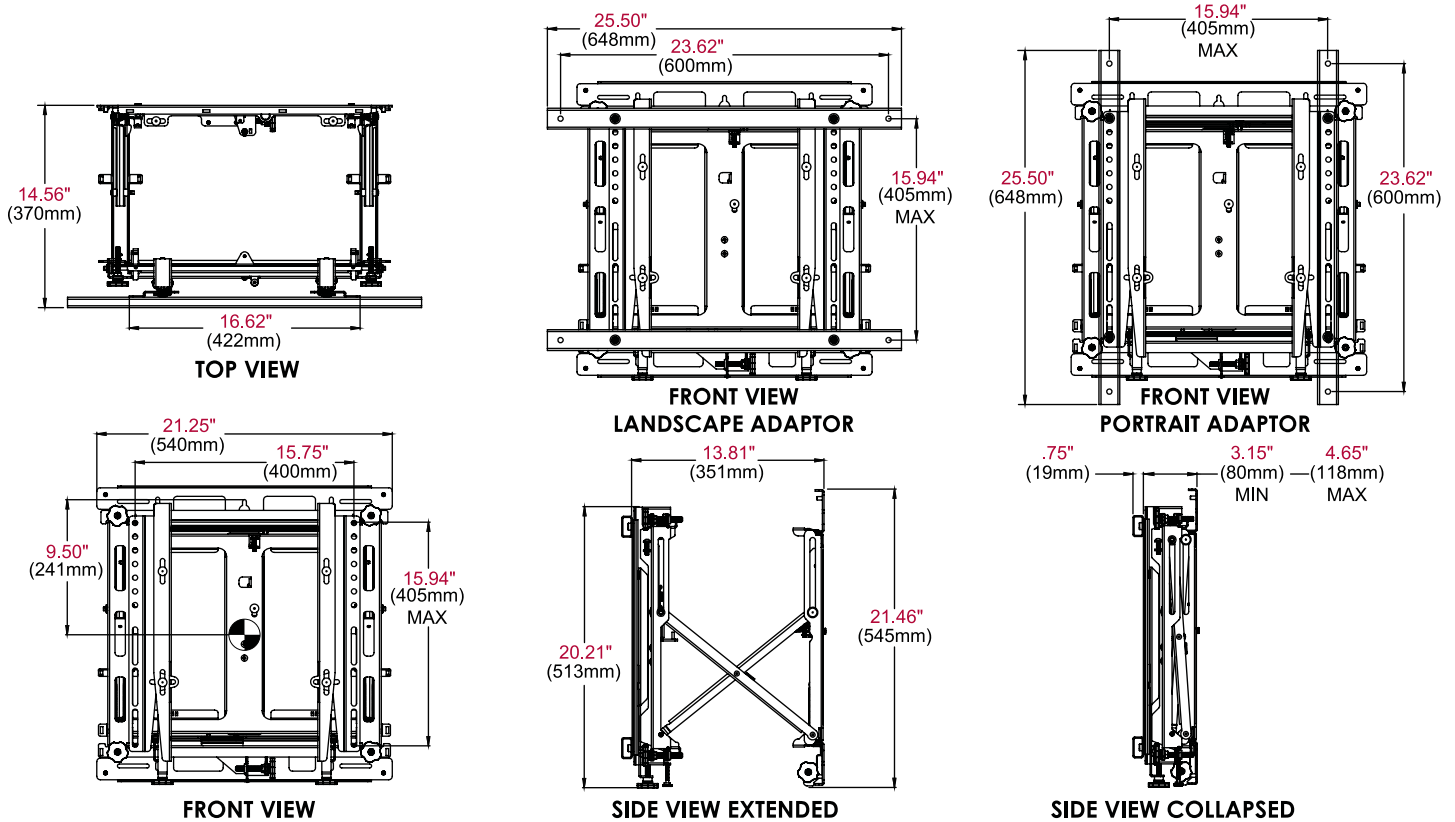

Model Numbers

WARRANTY: Limited 5-year

DS-VW775-QR SmartMount® Supreme Full Service Video Wall Mount with Quick Release for 46"-60" Displays

Product Specifications

	DIMENSIONS (W x H x D)	PRODUCT WEIGHT	LOAD CAPACITY	FINISH	AVAILABLE COLORS
DS-VW775-QR	21.25" x 21.46" x 3.15" - 14.56" (540 x 545 x 80 - 370mm)	34.2lb (15.5kg)	125lb (56.8kg)	Powder Coat, Textured	Black

Package Specifications

	PACKAGE SIZE (W x H x D)	PACKAGE SHIP WEIGHT	PACKAGE UPC CODE	PACKAGE CONTENTS	UNITS IN PACKAGE
DS-VW775-QR	30.36" x 23.63" x 4.50" (771 x 600 x 114mm)	38.2lb (17.4kg)	735029317173	Wall Mount, Adaptor Rails & Mounting Hardware	1

Accessories

DS-VWRSxxx: Reusable Display Dedicated Spacers
ACC-DHK: Display Handling Kit
ACC-DHP6: Display Handling Replacement Pads, 6/pk

All dimensions = inch (mm)

Architect Specifications

The SmartMount® Supreme Full Service Video Wall Mount with Quick Release shall be a Peerless-AV model DS-VW775-QR and shall be located where indicated on the plans. Assembly and installation shall be done according to instructions provided by the manufacturer.

Visit peerless-av.com to see the complete line of AV solutions from Peerless-AV, including outdoor displays, wireless, kiosks, digital audio, display mounts, projector mounts, carts/stands, and a full assortment of accessories.

Peerless-AV
2300 White Oak Circle
Aurora, IL 60502 USA
(800) 865-2112
(630) 375-5100
Fax: (800) 359-6500

Peerless-AV EMEA
Unit 3 Watford Interchange
Colonial Way, Watford
Herts, WD24 4WP
United Kingdom
+44 (0) 1923 200100
Fax: +44 (0) 1923 200101

Peerless-AV Latin America
Ave de las Industrias 413
Parque Industrial Escobedo
Escobedo, N.L.,
Mexico 66062
+52 (81) 8384-8300
Fax: +52 (81) 8384-8360

peerless-AV®
Driving Technology Through Innovation

LIT-1623 rev.4