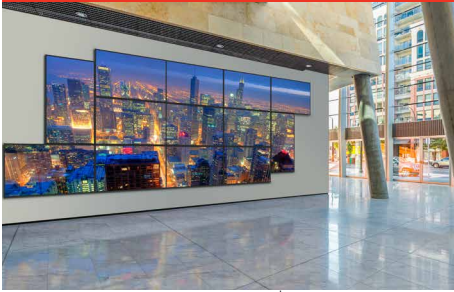

DS-VW775-QR

Mounting Pattern
200 x 200 up to
600 x 400mm

Max Load
125lb
(56.8kg)

SMARTMOUNT.

Supreme Full Service Video Wall Mount with Quick Release

FOR 46" TO 60" DISPLAYS

Peerless-AV's SmartMount® Supreme Full Service Video Wall Mount with Quick Release raises the bar of excellence with an enhanced feature set centered on ease of install and display alignment. With the addition of tool-less lateral micro-adjustment, the Supreme offers 1.5" of fine tune adjustment on each of the X, Y and Z axis. Serviceability is easier than ever before with a gentle press to release mechanism, any display in the video wall configuration can be quickly extended for maintenance. Reusable spacers can be used for both portrait and landscape applications resulting in a faster install and lower cost. Enhanced cable management allows the cables to effortlessly travel in and out with the display, preventing them from getting pinched or pulled loose when extended.

- Accommodates displays in landscape and portrait orientation
- Integrated cable management allow cables to move in and out with the display
- Modular mount for unlimited video wall display configurations
- Security hardware option deters tapering and theft
- Compatible up to VESA® 600 x 400mm