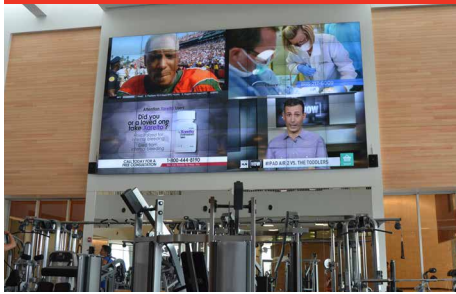

DS-VW775

VESA®
Up to
600 x 400mm

Max load
125lb
(56.8kg)

SMARTMOUNT.

Supreme Full Service Video Wall Mount

FOR 46" TO 60" DISPLAYS

Peerless-AV's Supreme Full Service Video Wall Mount raises the bar of excellence with an enhanced feature set centered on ease of install and display alignment. With the addition of tool-less lateral micro-adjustment, the Supreme offers 1.5" of fine tune adjustment on each of the X, Y and Z axis. Serviceability is easier than ever before with single hand pop-out release features on the top and bottom of the mount. Reusable spacers can be used for both portrait and landscape applications resulting in a faster install and lower cost. Enhanced cable management allows the cables to effortlessly travel in and out with the display, while the quick release accessory provides quick access in recessed applications without risking display damage or searching for hidden pull strings.

- Accommodates displays in landscape and portrait orientation
- Integrated cable management allow cables to move in and out with the display
- Modular mount for unlimited video wall display configurations
- Security hardware option deters tapering and theft
- Compatible up to VESA® 600 x 400mm