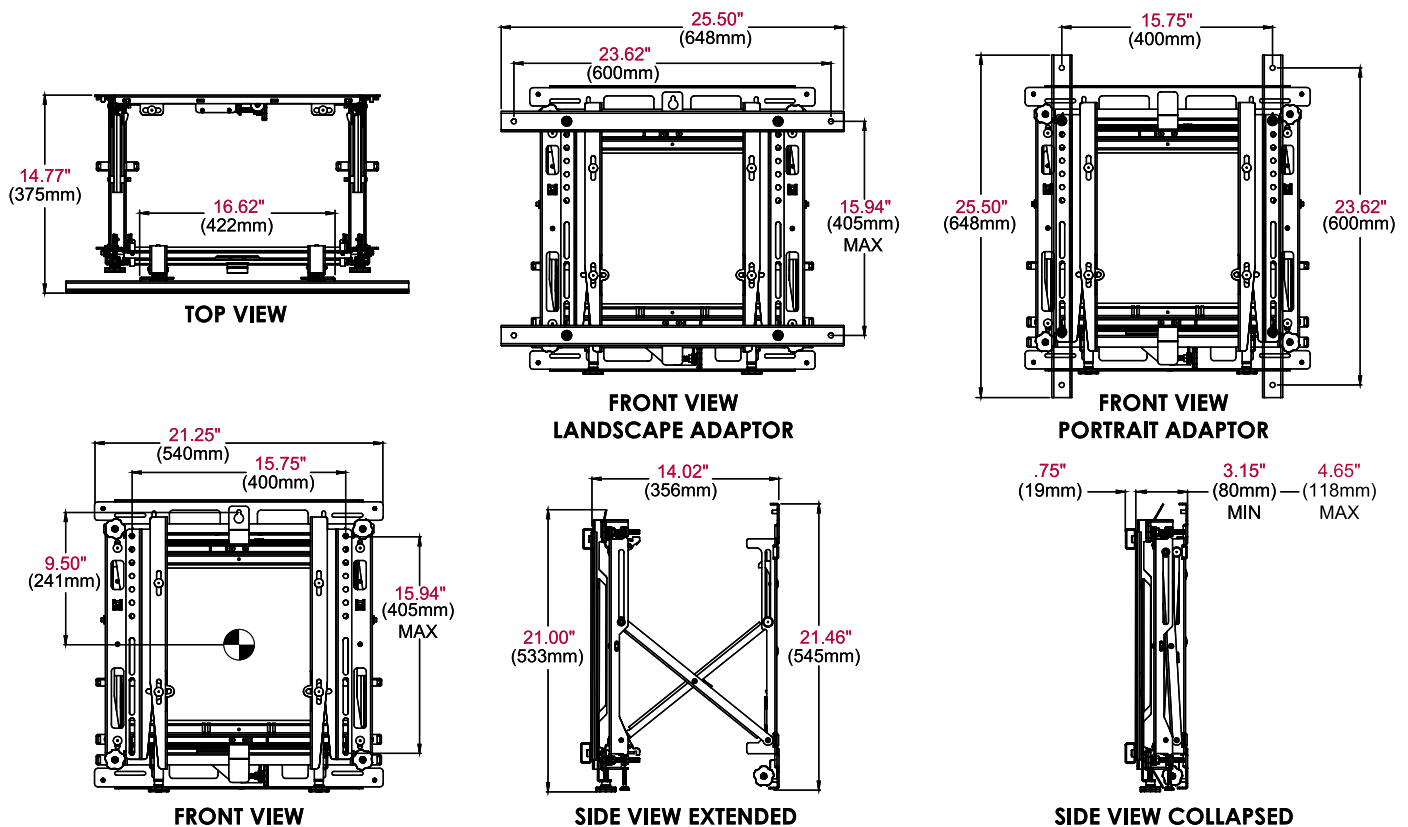

VESA® 600 x 400mm Adaptor Included

VESA® 600 x 400mm Adaptor Included

Eliminate the guesswork during installation with the Peerless-AV® Video Wall Locator app.

Please visit peerless-av.com/en-us/patents for patent information.

info@peerless-av.com
peerless-av.com

peerless-AV®
Driving Technology Through Innovation

DS-VW775 SmartMount® Supreme Full Service Video Wall Mount for 46" -60" Displays

Product Specifications

	DIMENSIONS (W x H x D)	PRODUCT WEIGHT	LOAD CAPACITY	FINISH	AVAILABLE COLORS
DS-VW775	21.25" x 21.46" x 3.15" - 14.77" (540 x 545 x 80 - 375mm)	36lb (16.3kg)	125lb (56.8kg)	Powder coat, textured	Black

Package Specifications

	PACKAGE SIZE (W x H x D)	PACKAGE SHIP WEIGHT	PACKAGE UPC CODE	PACKAGE CONTENTS	UNITS IN PACKAGE
DS-VW775	30.38" x 23.63" x 4.50" (771 x 600 x 114mm)	30.3lb (13.7kg)	735029308669	Wall mount, adaptor rails and mounting hardware	1

Accessories

- DS-VWRSxxx:** Reusable Display Dedicated Spacers
- ACC-QRL:** Quick Release Accessory - Landscape
- ACC-QRP:** Quick Release Accessory - Portrait

All dimensions = **inch** (mm)

Architect Specifications