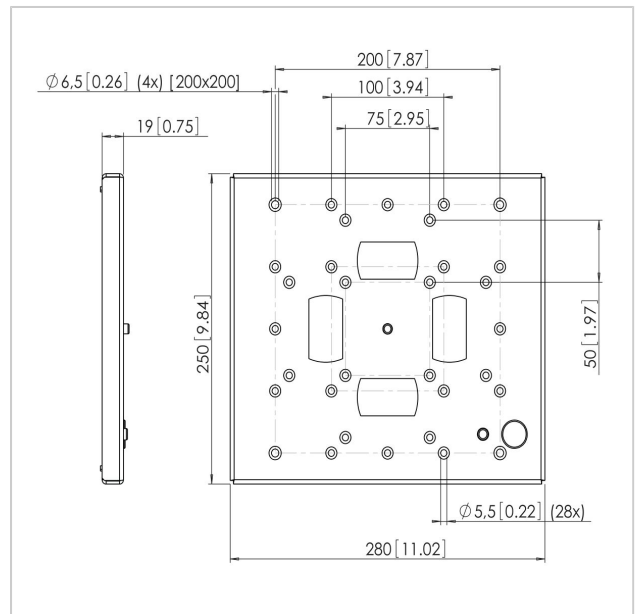

FAU 3125 Display interface silver

Article number (SKU) 7331254
Colour Silver

The FAU 3125 universal flat display interface can be used to mount a LCD/Plasma TV (with VESA MIS-D-E) to the wall, ceiling or floor (in combination with other modular parts).

The FAU 3125 universal flat display interface is part of a modular system which enables you to create your own wall, ceiling or floor mounting solution for LCD/Plasma TV's (23-40", with VESA MIS-D-E, up to 60 kg). The Autolock® locking system locks the interface onto the support and prevents the display from falling of the turn and tilt unit when accidentally lifted. The optional lock PFA 9008 blocks the locking system, hence preventing theft. For wall mounting just add the needed wall mounting plate (PFW 910/ 920/ 930) or support (PFW 950/ 952). For ceiling mounting add the needed ceiling mounting plate, extension tube and turn and tilt unit. In case of floor mounting add floor stand PFA 9011 and the needed turn and tilt unit.

FAU 3125 Display interface silver

www.vogels.com

VOGEL'S HOLDING BV 2019 (c) All rights reserved.
Subject to printing errors, technical and price amendments.
Date: 2019-05-14

Specifications

Product type number	FAU 3125
Article number (SKU)	7331254
Colour	Silver
EAN single box	8712285307409
TÜV certified	Yes
Guarantee	5 years
Max. weight load (kg)	60
Max. bolt size	M6
Max. height of interface (mm)	250
Max. width of interface (mm)	280
Max. screen size (inch)	40
Min. screen size (inch)	23