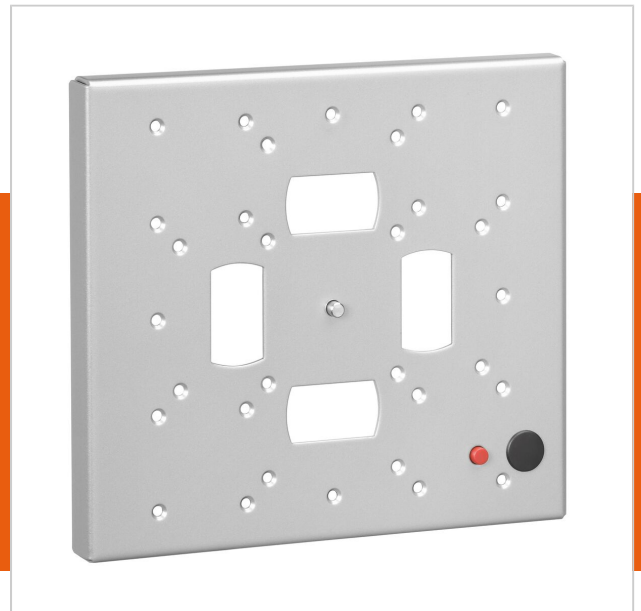

FAU 3125 Display interface silver

Article number (SKU) 7331254
Colour Silver

The FAU 3125 universal flat display interface can be used to mount a LCD/Plasma TV (with VESA MIS-D-E) to the wall, ceiling or floor (in combination with other modular parts).

The FAU 3125 universal flat display interface is part of a modular system which enables you to create your own wall, ceiling or floor mounting solution for LCD/Plasma TV's (23-40", with VESA MIS-D-E, up to 60 kg). The Autolock® locking system locks the interface onto the support and prevents the display from falling of the turn and tilt unit when accidentally lifted. The optional lock PFA 9008 blocks the locking system, hence preventing theft. For wall mounting just add the needed wall mounting plate (PFW 910/ 920/ 930) or support (PFW 950/ 952). For ceiling mounting add the needed ceiling mounting plate, extension tube and turn and tilt unit. In case of floor mounting add floor stand PFA 9011 and the needed turn and tilt unit.

FAU 3125 Display interface silver

www.vogels.com

VOGEL'S HOLDING BV 2019 (c) All rights reserved.
Subject to printing errors, technical and price amendments.
Date: 2019-05-14

Specifications

Product type number	FAU 3125
Article number (SKU)	7331254
Colour	Silver
EAN single box	8712285307409
TÜV certified	Yes
Guarantee	5 years
Max. weight load (kg)	60
Max. bolt size	M6
Max. height of interface (mm)	250
Max. width of interface (mm)	280
Max. screen size (inch)	40
Min. screen size (inch)	23