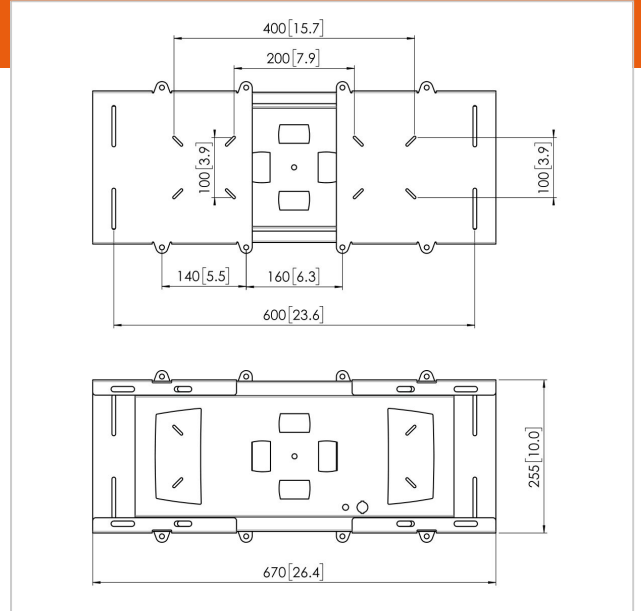

FAU 3150 Display interface silver

Article number (SKU) 7331504
Colour Silver

The FAU 3150 universal flat display interface can be used to mount a LCD/Plasma TV (with VESA MIS-F) to the wall, ceiling or floor (in combination with other modular parts).

The FAU 3150 universal flat display interface is part of a modular system which enables you to create your own wall, ceiling or floor mounting solution for LCD/Plasma TV's (30-65", with VESA MIS-F, up to 70 kg). The Autolock® locking system locks the interface onto the support and prevents the display from falling of the turn and tilt unit when accidentally lifted. The optional lock PFA 9008 blocks the locking system, hence preventing theft. For wall mounting just add the needed wall mounting plate (PFW 910/ 920/ 930) or support (PFW 950/ 952). For ceiling mounting add the needed ceiling mounting plate, extension tube and turn and tilt unit. In case of floor mounting add floor stand PFA 9011 and the needed turn and tilt unit.

FAU 3150 Display interface silver

www.vogels.com

VOGEL'S HOLDING BV 2019 (c) All rights reserved.
Subject to printing errors, technical and price amendments.
Date: 2019-05-14

Specifications

Product type number	FAU 3150
Article number (SKU)	7331504
Colour	Silver
EAN single box	8712285305443
TÜV certified	Yes
Guarantee	5 years
Max. weight load (kg)	70
Max. height of interface (mm)	386
Max. width of interface (mm)	520
Max. horizontal hole pattern (mm)	960
Max. screen size (inch)	65
Max. vertical hole pattern (mm)	512
Min. horizontal hole pattern (mm)	50
Min. screen size (inch)	30
Min. vertical hole pattern (mm)	50