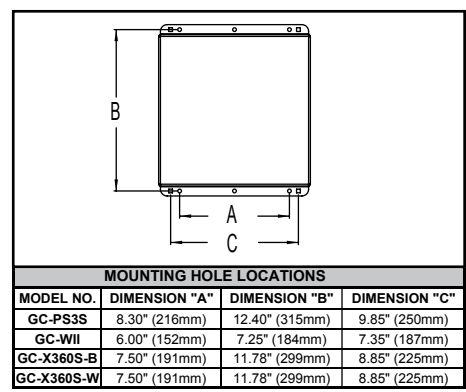

GC-PS3S	Game Console Security Cover for Playstation® 3 Slim
GC-Wii	Game Console Security Cover for Wii™
GC-X360S(-B)(-W)	Game Console Security Cover for Xbox 360S™

Product Specifications

	DIMENSIONS (W x H x D)		PRODUCT WEIGHT	LOAD CAPACITY	FINISH	AVAILABLE COLORS
GC-PS3S	11.65" x 2.90" x 13.15"	(295 x 74 x 334mm)	4.2lb (1.9kg)	25lb (11.3kg)	Powder Coat	Gloss Black White Gloss Black White
GC-Wii	8.68" x 1.91" x 8.0"	(220 x 48 x 203mm)	4.8lb (2.2kg)			
GC-X360S-B	10.65" x 3.27" x 12.53"	(270 x 83 x 318mm)	4.5lb (2.1kg)			
GC-X360S-W	10.65" x 3.27" x 12.53"	(270 x 83 x 318mm)	4.5lb (2.1kg)			

Package Specifications

	PACKAGE SIZE (W x H x D)	PACKAGE SHIP WEIGHT	PACKAGE UPC CODE	PACKAGE CONTENTS	UNITS IN PACKAGE
GC-PS3S	15.5" x 15.5" x 7.63" (394 x 394 x 194mm)	6.8lb (3.1kg)	735029276494	Cover and mounting hardware	1
GC-Wii	12.25" x 9.5" x 2.5" (311 x 241 x 63mm)	2.0lb (0.9kg)	735029276524		
GC-X360S-B	15.5" x 15.5" x 7.1" (394 x 394 x 180mm)	7.1lb (3.2kg)	735029276531		
GC-X360S-W	15.5" x 15.5" x 7.1" (394 x 394 x 180mm)	7.1lb (3.2kg)	735029276548		

All dimensions = inch (mm)

ARCHITECTS SPECIFICATIONS

The Game Console Security Cover shall be a Peerless model GC-XXX and shall be located where indicated on the plans. It shall be constructed of heavy gauge cold rolled steel and finished with scratch resistant Black, and White Fused Epoxy. Assembly and installation shall be done according to instructions provided by the manufacturer.