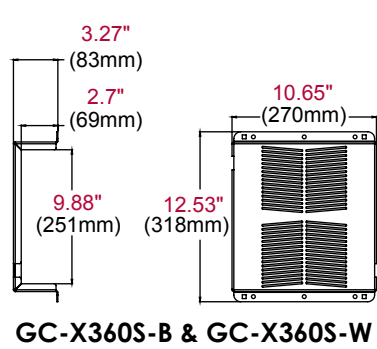

GC-PS3S	Game Console Security Cover for Playstation® 3 Slim
GC-Wii	Game Console Security Cover for Wii™
GC-X360S(-B)(-W)	Game Console Security Cover for Xbox 360S™

Product Specifications

	DIMENSIONS (W x H x D)		PRODUCT WEIGHT	LOAD CAPACITY	FINISH	AVAILABLE COLORS
GC-PS3S	11.65" x 2.90" x 13.15"	(295 x 74 x 334mm)	4.2lb (1.9kg)	25lb (11.3kg)	Powder Coat	Gloss Black White Gloss Black White
GC-Wii	8.68" x 1.91" x 8.0"	(220 x 48 x 203mm)	4.8lb (2.2kg)			
GC-X360S-B	10.65" x 3.27" x 12.53"	(270 x 83 x 318mm)	4.5lb (2.1kg)			
GC-X360S-W	10.65" x 3.27" x 12.53"	(270 x 83 x 318mm)	4.5lb (2.1kg)			

Package Specifications

	PACKAGE SIZE (W x H x D)	PACKAGE SHIP WEIGHT	PACKAGE UPC CODE	PACKAGE CONTENTS	UNITS IN PACKAGE
GC-PS3S	15.5" x 15.5" x 7.63" (394 x 394 x 194mm)	6.8lb (3.1kg)	735029276494	Cover and mounting hardware	1
GC-Wii	12.25" x 9.5" x 2.5" (311 x 241 x 63mm)	2.0lb (0.9kg)	735029276524		
GC-X360S-B	15.5" x 15.5" x 7.1" (394 x 394 x 180mm)	7.1lb (3.2kg)	735029276531		
GC-X360S-W	15.5" x 15.5" x 7.1" (394 x 394 x 180mm)	7.1lb (3.2kg)	735029276548		

All dimensions = inch (mm)

ARCHITECTS SPECIFICATIONS

The Game Console Security Cover shall be a Peerless model GC-XXX and shall be located where indicated on the plans. It shall be constructed of heavy gauge cold rolled steel and finished with scratch resistant Black, and White Fused Epoxy. Assembly and installation shall be done according to instructions provided by the manufacturer.