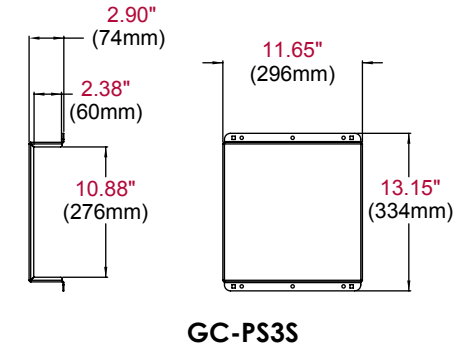

GC-PS3S	Game Console Security Cover for Playstation® 3 Slim
GC-Wii	Game Console Security Cover for Wii™
GC-X360S(-B)(-W)	Game Console Security Cover for Xbox 360S™

Product Specifications

	DIMENSIONS (W x H x D)		PRODUCT WEIGHT	LOAD CAPACITY	FINISH	AVAILABLE COLORS
GC-PS3S	11.65" x 2.90" x 13.15"	(295 x 74 x 334mm)	4.2lb (1.9kg)	25lb (11.3kg)	Powder Coat	Gloss Black White Gloss Black White
GC-Wii	8.68" x 1.91" x 8.0"	(220 x 48 x 203mm)	4.8lb (2.2kg)			
GC-X360S-B	10.65" x 3.27" x 12.53"	(270 x 83 x 318mm)	4.5lb (2.1kg)			
GC-X360S-W	10.65" x 3.27" x 12.53"	(270 x 83 x 318mm)	4.5lb (2.1kg)			

Package Specifications

	PACKAGE SIZE (W x H x D)	PACKAGE SHIP WEIGHT	PACKAGE UPC CODE	PACKAGE CONTENTS	UNITS IN PACKAGE
GC-PS3S	15.5" x 15.5" x 7.63" (394 x 394 x 194mm)	6.8lb (3.1kg)	735029276494	Cover and mounting hardware	1
GC-Wii	12.25" x 9.5" x 2.5" (311 x 241 x 63mm)	2.0lb (0.9kg)	735029276524		
GC-X360S-B	15.5" x 15.5" x 7.1" (394 x 394 x 180mm)	7.1lb (3.2kg)	735029276531		
GC-X360S-W	15.5" x 15.5" x 7.1" (394 x 394 x 180mm)	7.1lb (3.2kg)	735029276548		

All dimensions = inch (mm)

ARCHITECTS SPECIFICATIONS

The Game Console Security Cover shall be a Peerless model GC-XXX and shall be located where indicated on the plans. It shall be constructed of heavy gauge cold rolled steel and finished with scratch resistant Black, and White Fused Epoxy. Assembly and installation shall be done according to instructions provided by the manufacturer.