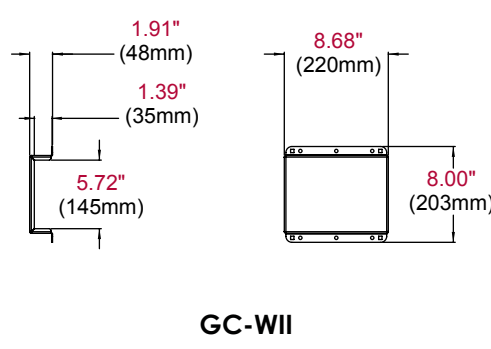

GC-PS3S	Game Console Security Cover for Playstation® 3 Slim
GC-Wii	Game Console Security Cover for Wii™
GC-X360S(-B)(-W)	Game Console Security Cover for Xbox 360S™

Product Specifications

	DIMENSIONS (W x H x D)		PRODUCT WEIGHT	LOAD CAPACITY	FINISH	AVAILABLE COLORS
GC-PS3S	11.65" x 2.90" x 13.15"	(295 x 74 x 334mm)	4.2lb (1.9kg)	25lb (11.3kg)	Powder Coat	Gloss Black White Gloss Black White
GC-Wii	8.68" x 1.91" x 8.0"	(220 x 48 x 203mm)	4.8lb (2.2kg)			
GC-X360S-B	10.65" x 3.27" x 12.53"	(270 x 83 x 318mm)	4.5lb (2.1kg)			
GC-X360S-W	10.65" x 3.27" x 12.53"	(270 x 83 x 318mm)	4.5lb (2.1kg)			

Package Specifications

	PACKAGE SIZE (W x H x D)	PACKAGE SHIP WEIGHT	PACKAGE UPC CODE	PACKAGE CONTENTS	UNITS IN PACKAGE
GC-PS3S	15.5" x 15.5" x 7.63" (394 x 394 x 194mm)	6.8lb (3.1kg)	735029276494	Cover and mounting hardware	1
GC-Wii	12.25" x 9.5" x 2.5" (311 x 241 x 63mm)	2.0lb (0.9kg)	735029276524		
GC-X360S-B	15.5" x 15.5" x 7.1" (394 x 394 x 180mm)	7.1lb (3.2kg)	735029276531		
GC-X360S-W	15.5" x 15.5" x 7.1" (394 x 394 x 180mm)	7.1lb (3.2kg)	735029276548		

All dimensions = inch (mm)

ARCHITECTS SPECIFICATIONS

The Game Console Security Cover shall be a Peerless model GC-XXX and shall be located where indicated on the plans. It shall be constructed of heavy gauge cold rolled steel and finished with scratch resistant Black, and White Fused Epoxy. Assembly and installation shall be done according to instructions provided by the manufacturer.