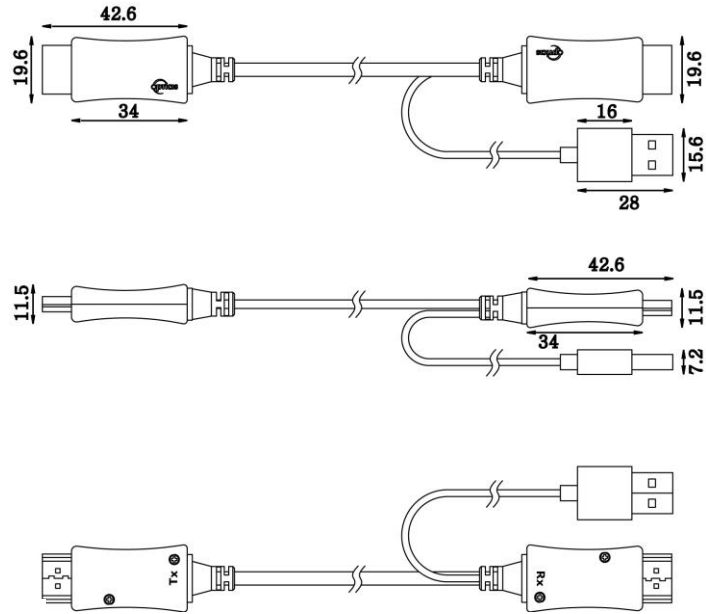

Specification

- Extends up to 4K (4096x2160) at 60Hz, (RGB & YCbCr : 4:4:4)
- Transmits HDMI 2.0 data up to 100m (328feet) over hybrid cable
- Adopts plenum graded & LSZH (Low Smoke Zero Halogen) hybrid cable
- Prevents accidental disconnection by using High-Retention HDMI connector
- Supports 3D contents transmission
- Supports HDMI2.0 standards feature
- Complies with CEC, EDID, and HDCP 2.2
- Operates by external USB power on the display (RX) side
- Provides USB power cable on display source (TX) side for insufficient power supply (optional)

Applications

- Home AV
- Digital Signage
- Control room
- Conference room
- Rental staging

ACTIVE OPTICAL CABLE for HDMI 2.0, HDFC-200

Technical Features

Resolution	Up to 4K(4096x2160) at 60Hz
Bit rate	Up to 6.0 Gbps/ch
Maximum distance	Up to 100m (328feet) @4K, 60Hz
Cable	Plenum graded & LSZH hybrid cable (optical fiber + copper cable)
Power supplying	USB power on RX side
LED Indicators	TX / RX power
Power consumption	< 1.6W
Operating temperature	0°C to 70°C
Size (LWH)	42.6 x 19.6 x 11.5 mm

Dimension [mm]

Connection Diagram

4K (4096x2160) @60Hz up to 100m

Example: Media player and HDMI Display Set-up

TX: Media player, PC or laptop

RX: Monitor, TV and Projector that has USB input

Opticis Co., Ltd.