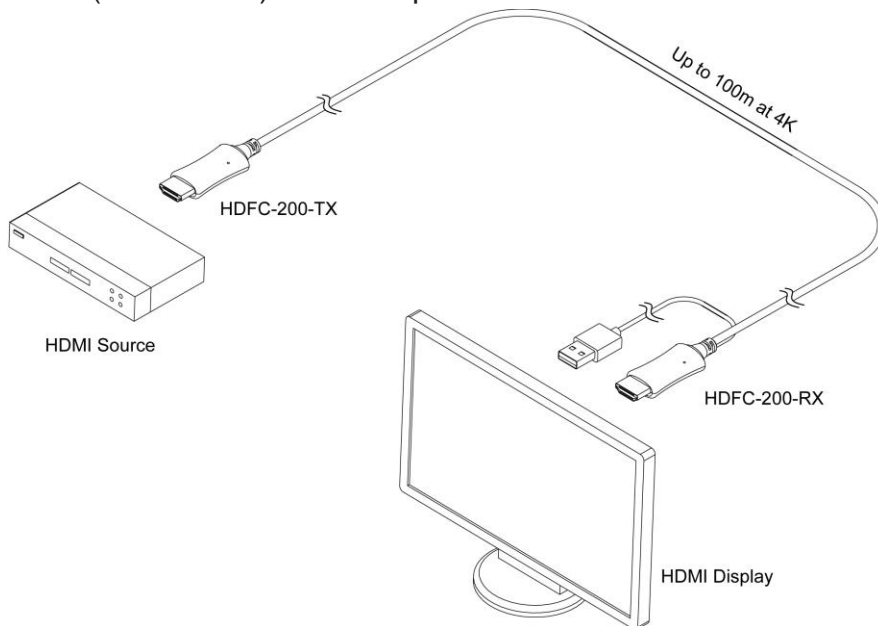

High-Retention HDMI connector, which allows for more retention force than standard HDMI connector, prevents accidental disconnect.

HDFC-200 is compliant with HDMI standards features like CEC, EDID, and HDCP 2.2 for better installation flexibility and compatibility.

Specification

- Extends up to 4K (4096x2160) at 60Hz, (RGB & YCbCr : 4:4:4)
- Transmits HDMI 2.0 data up to 100m (328feet) over hybrid cable
- Adopts plenum graded & LSZH (Low Smoke Zero Halogen) hybrid cable
- Prevents accidental disconnection by using High-Retention HDMI connector
- Supports 3D contents transmission
- Supports HDMI2.0 standards feature
- Complies with CEC, EDID, and HDCP 2.2
- Operates by external USB power on the display (RX) side
- Provides USB power cable on display source (TX) side for insufficient power supply (optional)

Applications

- Home AV
- Digital Signage
- Control room
- Conference room
- Rental staging

ACTIVE OPTICAL CABLE for HDMI 2.0, HDFC-200

Technical Features

Resolution	Up to 4K(4096x2160) at 60Hz
Bit rate	Up to 6.0 Gbps/ch
Maximum distance	Up to 100m (328feet) @4K, 60Hz
Cable	Plenum graded & LSZH hybrid cable (optical fiber + copper cable)
Power supplying	USB power on RX side
LED Indicators	TX / RX power
Power consumption	< 1.6W
Operating temperature	0°C to 70°C
Size (LWH)	42.6 x 19.6 x 11.5 mm

Dimension [mm]

Connection Diagram

4K (4096x2160) @60Hz up to 100m

Example: Media player and HDMI Display Set-up

TX: Media player, PC or laptop

RX: Monitor, TV and Projector that has USB input

Opticis Co., Ltd.