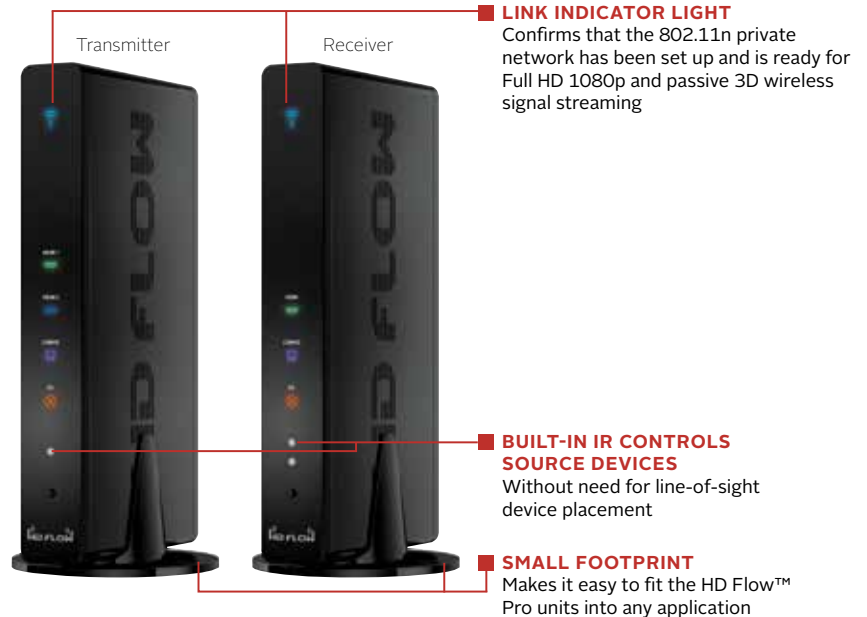

# Pro Wireless Multimedia Kit

When running cables is not an option, stream HD content wirelessly with the HD Flow™ Pro Wireless Multimedia Kit. With five (5) inputs and the ability to multicast to up to four (4) displays, this wireless workhorse streams Full HD 1080p and passive 3D signals up to 131ft (40m) to an HDTV, projector or any other display. For new installations and retrofits alike, this kit is a project-saving tool for professional AV integrators for both commercial and residential applications.

**The Peerless-AV® HD Flow™ provides Full HD 1080p streaming for up to four displays.**

## Additional Features

- ✓ Full HD 1080p (60Hz) (24/30/60 fps) and passive 3D signal flow, ideal for ultra-fast signal streaming
- ✓ Long range, high-quality streaming up to 131ft (40m)\* with no reduction of picture quality
- ✓ Multicast up to four HD Flow™ Pro Wireless Receivers\*\*
- ✓ Instant real-time transmission of Full HD media
- ✓ Transmits through walls and ceilings for multi-room streaming capability
- ✓ The HD Flow™ Pro (802.11n) private network resists interference and network sharing from nearby wireless routers
- ✓ Built-in IR does not require line-of-sight placement to control source devices such as DVR/set-top box, satellite box, Blu-ray®/DVD player, media server, VCR, game console
- ✓ Plug and play setup requires no software or driver installation

\*Actual distance will be reduced with obstructions between transmitter and receiver models

\*\*Requires additional receiver units

Transmitter back

Plug in up to five (5) AV source devices and easily switch between them with the included remote control