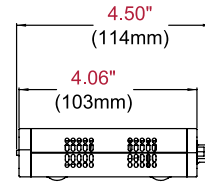

## Package Specifications

	PACKAGE SIZE (W x H x D)	PACKAGE SHIP WEIGHT	PACKAGE UPC CODE	PACKAGE CONTENTS	UNITS IN PACKAGE
HDS-200	6.53" x 5" x 8.46" (166 x 127 x 215mm)	4.7lb (2.13kg)	735029291398	1 x Transmitter, 1 x Receiver, 2 x Stand, 1 x Remote control, 1 x IR Flasher, 1 x IR Extender, 1 x Component adapter, 2 x Power adapter	1
HDS200-2	10" x 10" x 10" (254 x 254 x 254mm)	6.4lb (2.9kg)	735029291626	1 x Transmitter, 2 x Receiver, 3 x Stand, 2 x Remote control, 1 x IR Flasher, 1 x IR Extender, 1 x Component adapter, 3 x Power adapter	1
HDS200-3	10.625" x 9.75" x 13" (270 x 248 x 330mm)	8.3lb (3.18kg)	735029291633	1 x Transmitter, 3 x Receiver, 4 x Stand, 3 x Remote control, 1 x IR Flasher, 1 x IR Extender, 1 x Component adapter, 4 x Power adapter	1
HDS200-4	10.625" x 9.75" x 13" (270 x 248 x 330mm)	10.1lb (4.18kg)	735029291640	1 x Transmitter, 4 x Receiver, 5 x Stand, 4 x Remote control, 1 x IR Flasher, 1 x IR Extender, 1 x Component adapter, 5 x Power adapter	1

\*\* Requires transmitter and system programming for operation.

All dimensions = inch (mm)

TOP VIEW

FRONT VIEW

SIDE VIEW