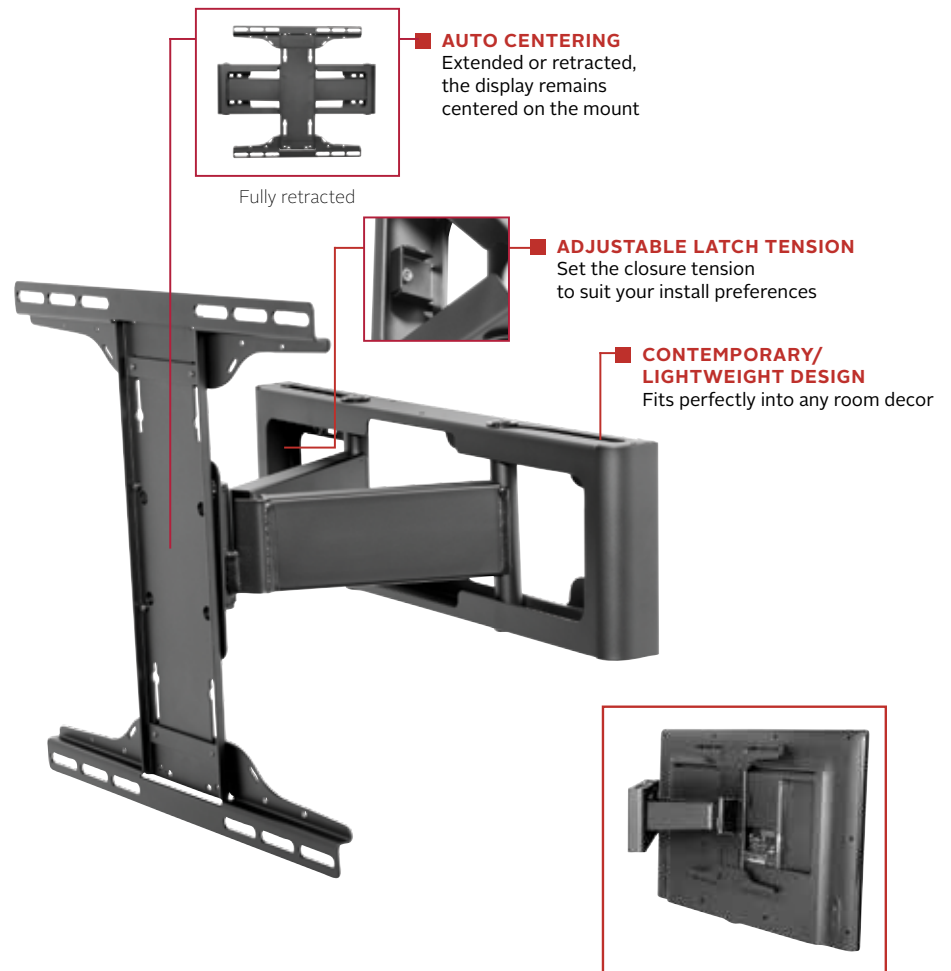

# Pull-Out Pivot Wall Mount

FOR 32" TO 55" DISPLAYS

The HPF650 combines the best features of our FPS-1000 in one contemporary lightweight design, making it essential for on-wall or recessed/in-furniture application. With 30° of built in swivel, the HPF650 ensures your guests will always be able to find the perfect desired viewing angle. This mount is VESA® compliant, and accommodates virtually any flat panel display up to 60lb. Equipped with functionality, maximum aesthetics, versatile installation and endless display compatibility options, the HPF650 is the ideal solution for any hospitality or residential application.

*HPF650's ability to automatically center the display, whether extended or retracted, and in-furniture mounting option makes integrating a TV into any hospitality or residential application a breeze.*

## Additional Features

- ✓ Flush mountable for in-furniture applications when used in conjunction with the in-furniture bracket accessory, ACC-HPF650, for a clean finished look
- ✓ Can be dual mounted to 16" studs or single stud
- ✓ Built-in swivel up to ±30° provides adjustable viewing angles
- ✓ Easy pull-out pivot provides quick maintenance access
- ✓ With a turn of a screw, the adjustable latching mechanism allows you to control the tension required to close the mount against the wall
- ✓ Supports VESA® patterns from 200 x 200 to 400 x 400mm
- ✓ The I-Shaped Adaptor plate's innovative design helps avoid blocking connections on back of display
- ✓ Security screws prevent tampering and theft

**AUTO CENTERING**  
Extended or retracted, the display remains centered on the mount

Fully retracted

**ADJUSTABLE LATCH TENSION**  
Set the closure tension to suit your install preferences

**CONTEMPORARY/LIGHTWEIGHT DESIGN**  
Fits perfectly into any room decor