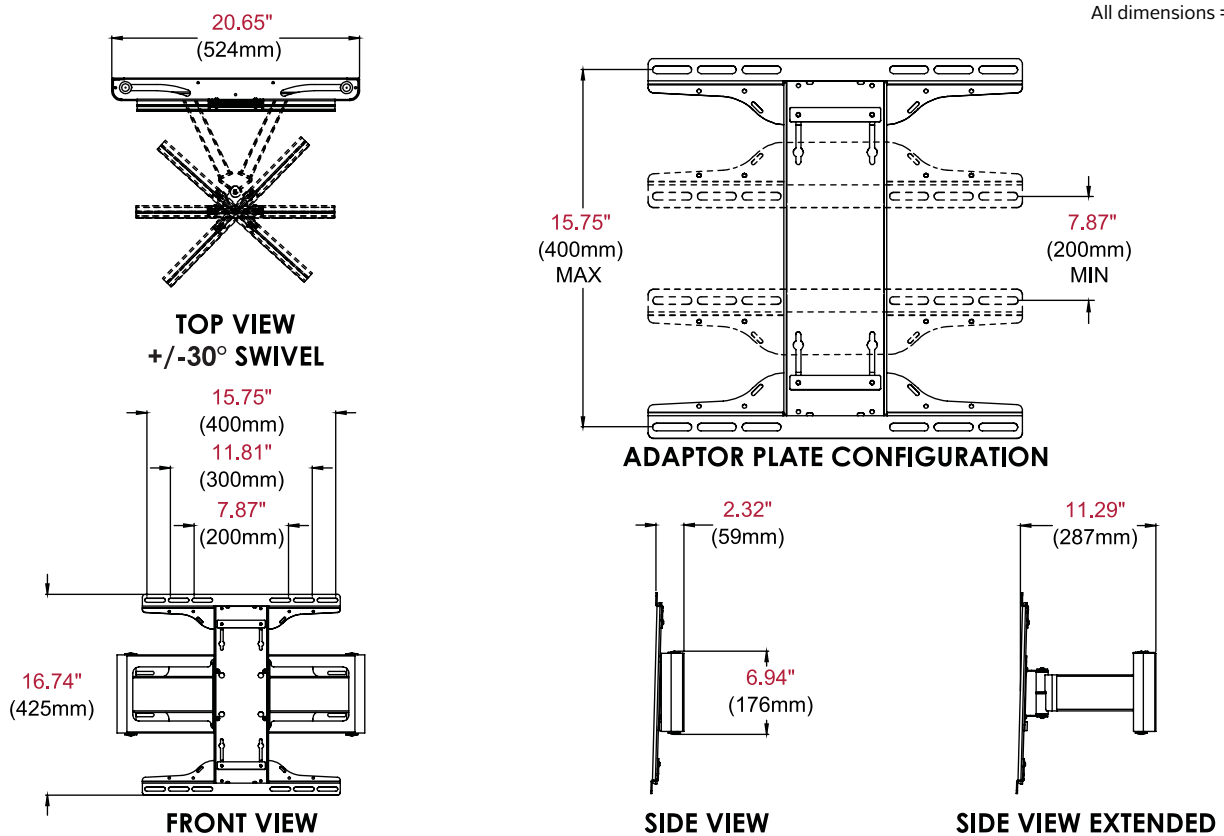

HPF650	Pull-Out Pivot Wall Mount for 32"-55" Displays

Product Specifications

	DIMENSIONS (W x H x D)	PRODUCT WEIGHT	LOAD CAPACITY	FINISH	AVAILABLE COLORS
HPF650	20.65" x 16.74" x 2.32"-11.29" (525 x 425 x 59-287mm)	13.40lb (6kg)	60lb (27kg)	Powder coat	Black

Package Specifications

	PACKAGE SIZE (W x H x D)	PACKAGE SHIP WEIGHT	PACKAGE UPC CODE	PACKAGE CONTENTS	UNITS IN PACKAGE
HPF650	21.25" x 12.5" x 4.0" (540 x 318 x 102mm)	14.81lb (6.72kg)	735029298052	Wall mount, universal adaptor and mounting hardware	1

Accessories

1. **ACC-HPF650:** In-furniture Bracket
   - **IBA3AC:** Recessed Cable Management and Power Storage Accessory Box*
2. **Works with most displays 42" and larger without being visible from behind when used with the HPF650. Verify dimensions for confirmation of compatibility.*

Architect Specifications

The Pull-Out Pivot Wall Mount shall be a Peerless-AV model HPF650 and shall be located where indicated on the plans. Assembly and installation shall be done according to instructions provided by the manufacturer.

Visit peerless-av.com to see the complete line of AV solutions from Peerless-AV, including outdoor displays, wireless, kiosks, digital audio, display mounts, projector mounts, carts/stands, and a full assortment of accessories.

Peerless-AV
2300 White Oak Circle
Aurora, IL 60502 USA

(800) 865-2112
(630) 375-5100
Fax: (800) 359-6500

Peerless-AV Europe
Unit 3 Watford Interchange
Colonial Way, Watford
Herts, WD24 4WP
United Kingdom
+44 (0) 1923 200100
Fax: +44 (0) 1923 200101

Peerless-AV de México
Ave de las Industrias 413
Parque Industrial Escobedo
Escobedo, N.L.,
Mexico 66050
+52 (81) 8384-8300
Fax: +52 (81) 8384-8360