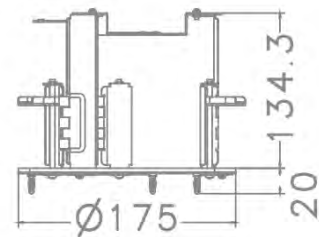

## T-Bar (In-Ceiling) Mount

Units: (mm)

Matching High Speed Dome for ceiling mounting

### TECHNICAL SPECIFICATIONS

Height	135mm (5.4 inches)
Diameter	175mm (6.9 inches)
Weight	0.5kg (1.1lbs)