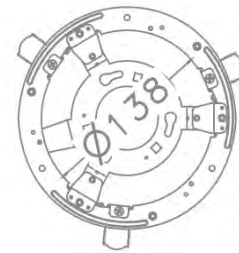

## T-Bar (In-Ceiling) Mount

Units: (mm)

Matching High Speed Dome for ceiling mounting

### TECHNICAL SPECIFICATIONS

Height	135mm (5.4 inches)
Diameter	175mm (6.9 inches)
Weight	0.5kg (1.1lbs)