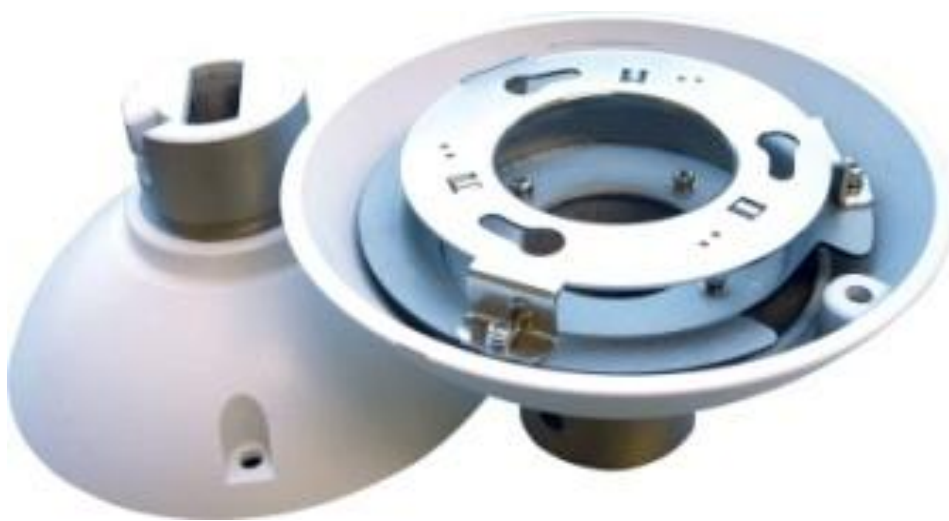

Other Applicable Conference Products- Camera T-Bar

HZ-69P-77H051WIMK

The camera mount for mounting on a surface

Matching High Speed Dome for surface mounting

TECHNICAL SPECIFICATIONS

Height	74mm (3.0 inches)
Diameter	140mm (5.6 inches)
Weight	0.5kg (1.1lbs)