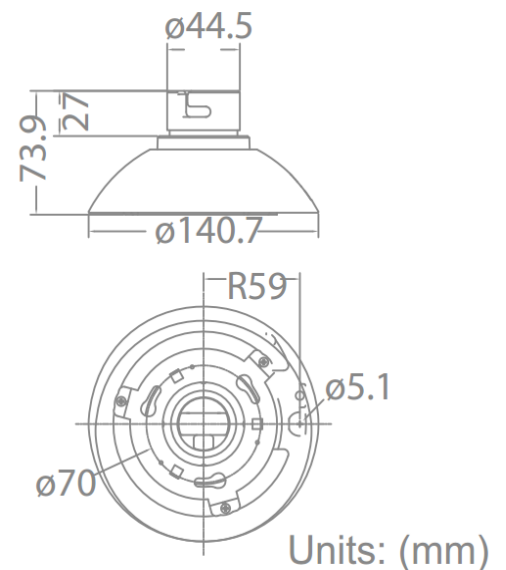

Other Applicable Conference Products- Camera T-Bar

HZ-69P-77H051WIMK

The camera mount for mounting on a surface

Matching High Speed Dome for surface mounting

TECHNICAL SPECIFICATIONS

Height	74mm (3.0 inches)
Diameter	140mm (5.6 inches)
Weight	0.5kg (1.1lbs)