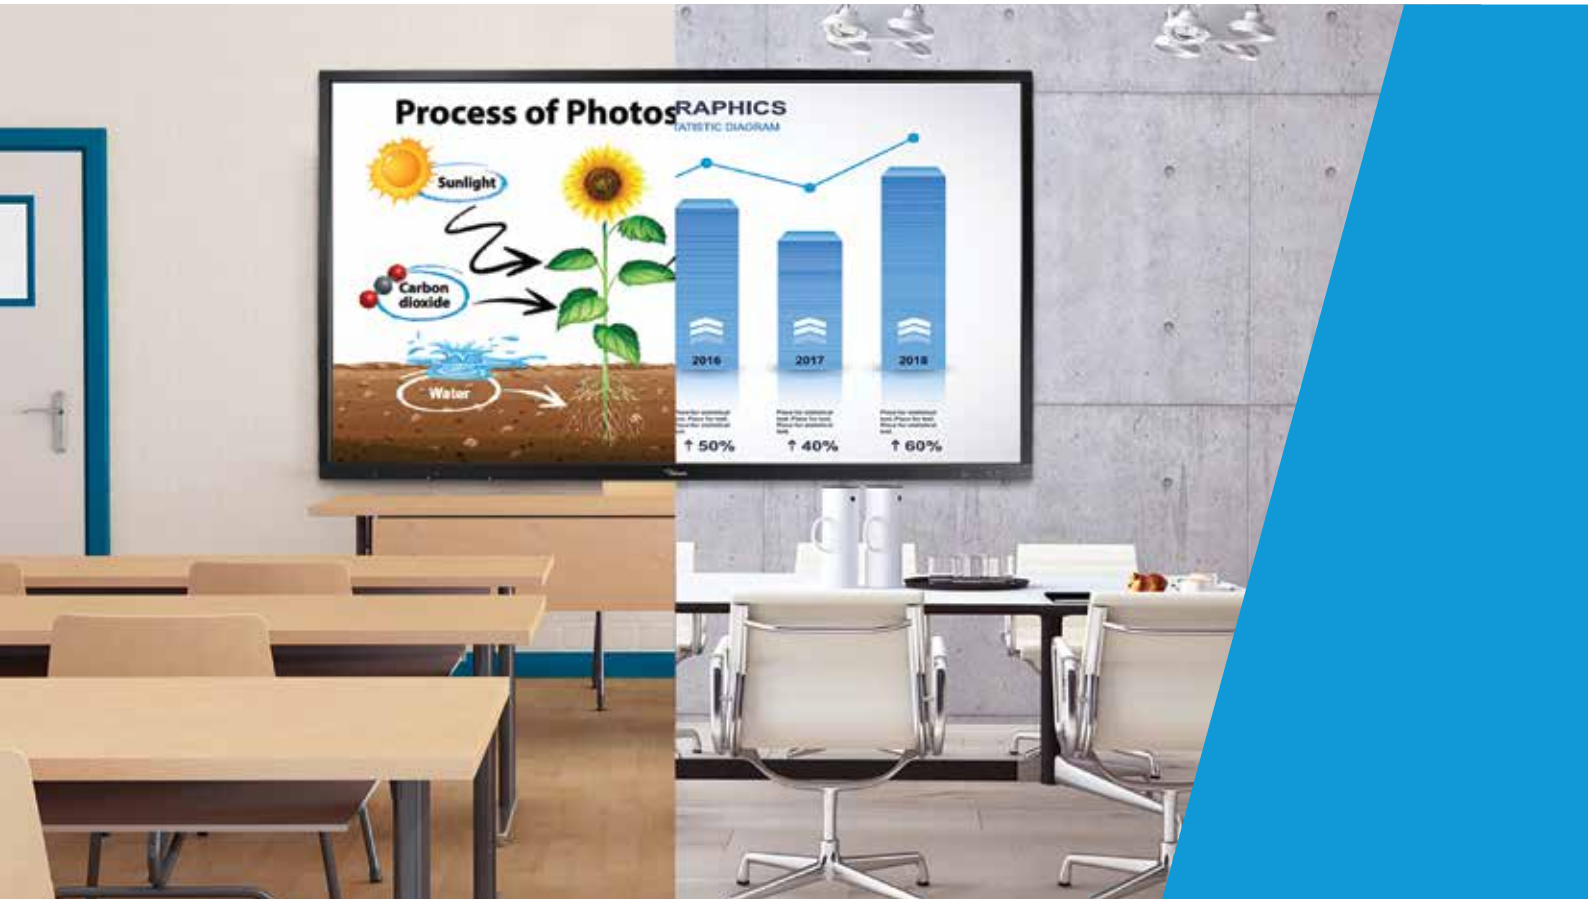

INTERACTIVE FLAT PANEL DISPLAYS

OP651RKe / OP751RKe / OP861RKe

Enhance every interactive experience with an Optoma multi-touch display

Boasting 4K UHD resolution and up to 20-point multi-touch capabilities, Optoma interactive flat panel displays bring lessons and idea sharing to life in education and corporate settings.

Available in 65", 75" and 86" sizes and featuring anti-glare / scratch resistant glass, low blue light filter (TUV certified low blue light content) and a wide viewing angle, they reduce eye strain while providing crisp and vivid visuals to every seat in the room.

INTERACTIVE FLAT PANEL DISPLAYS

MODEL	65" 4K	75" 4K	86" 4K
	OP651RKe	OP751RKe	OP861RKe
DISPLAY			
Back light	LED		
Resolution	3840 x 2160 (4k UHD)		
Brightness	350 cd/m2		
Dynamic contrast ratio	4000:1		
View angle	178°		
Response time	6ms	8ms	8ms
Life time	50,000 hr		
Display colours	1.07 B		
Audio	2x 16W		
Surface hardness	7H		
Glass	Anti-Glare / Tempered		
POWER			
Power supply	AC 100v-240v		
Power source	50/60Hz		
Power consumption	300W	450W	500W
Standby power consumption	<=0.5W		
DIMENSIONS			
Dimensions (W x D x H) mm	1521 x 914 x 98	1763 x 1034 x 100	1988 x 1178 x 100
Packing dimensions (W x D x H) mm	1697 x 1071 x 220	1913 x 1225 x 280	2211 x 1370 x 280
VESA mount (mm)	600 x 400	800 x 600	800 x 600
Net weight (kg)	45.6	58.6	75.5
Gross weight (kg)	55	78	105
CONNECTIVITY			
VGA in	1		
HDMI 2.0 in	3		
HDMI out 1.4	1		
Audio in	1		
Audio out	1		
COAX out	1		
USB 2.0	4		
USB 3.0	2		
RS232	1		
RJ45	1		
USB touch out	2		
AV in	1		
Module slot	1		