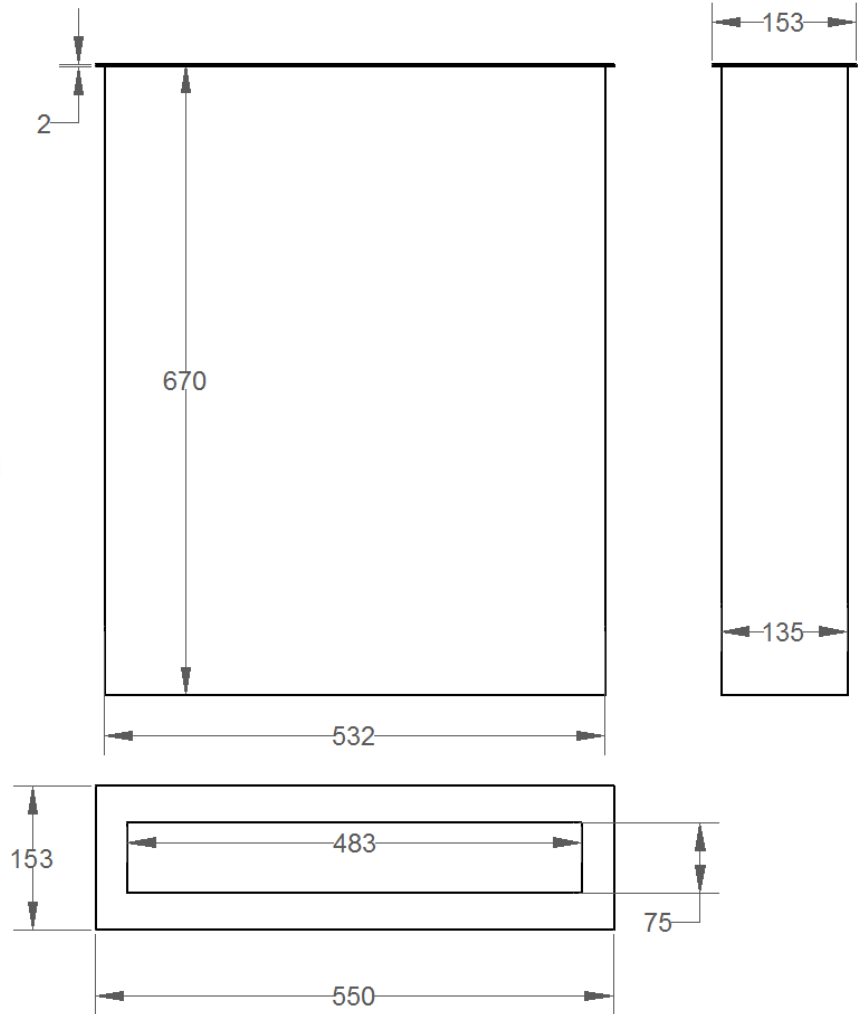

Lift for the monitor 19" (16:9)

LDA-1906

TECHNICAL SPECIFICATIONS

Height	670mm
Width	550mm
Depth	153mm
Installation dimensions	532x135mm