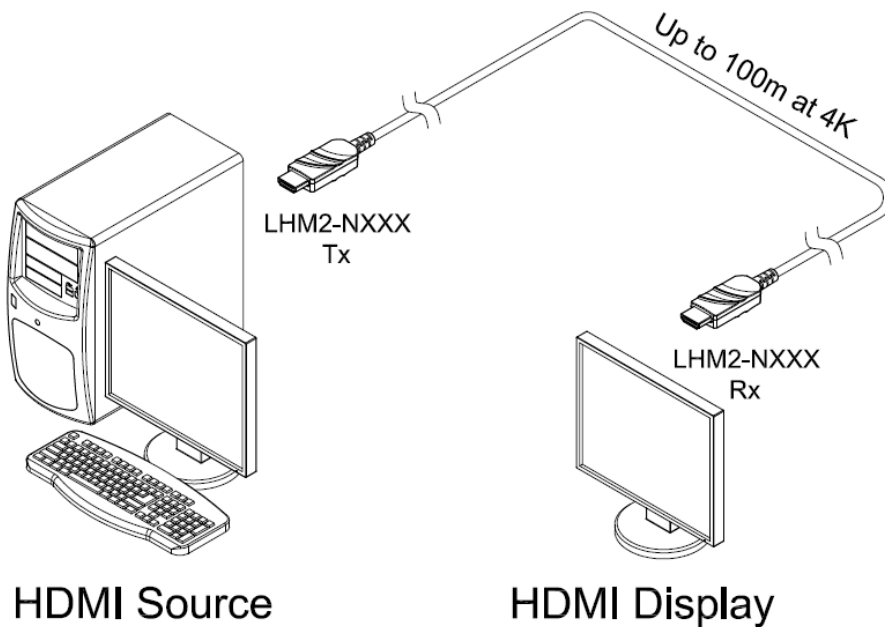

Connection Diagram

HDMI Source

HDMI Display

Opticis Co., Ltd.

3F, 305, Sanseong-daero,
Sujeong-gu, Seongnam-si, Gyeonggi-do,
Republic of Korea 13354

Tel: +82 (31) 719-8033 Fax: +82 (31) 719-8032

tosales@opticis.com

All contents are subject to be changed without prior notice.