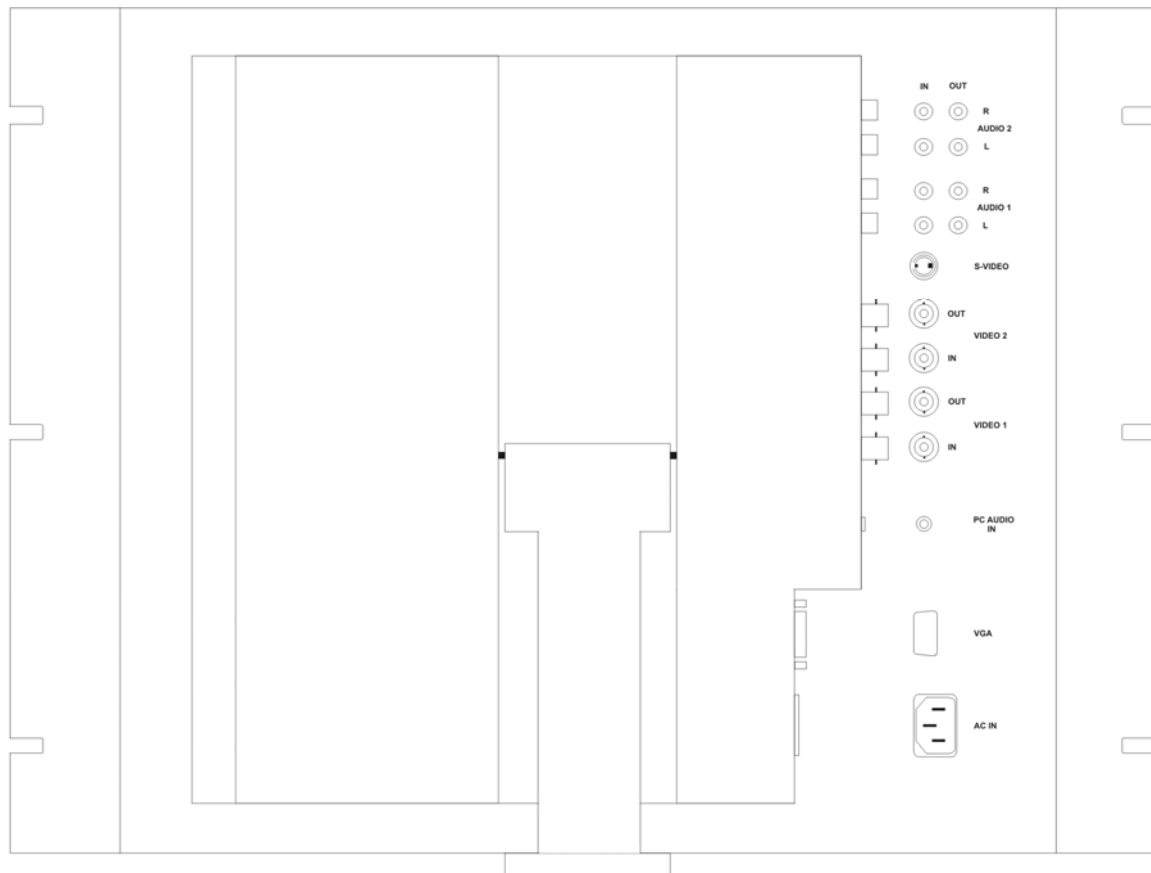

LCD Color Monitors

Models LM-1911R, LM-1511R

Panel Drawings