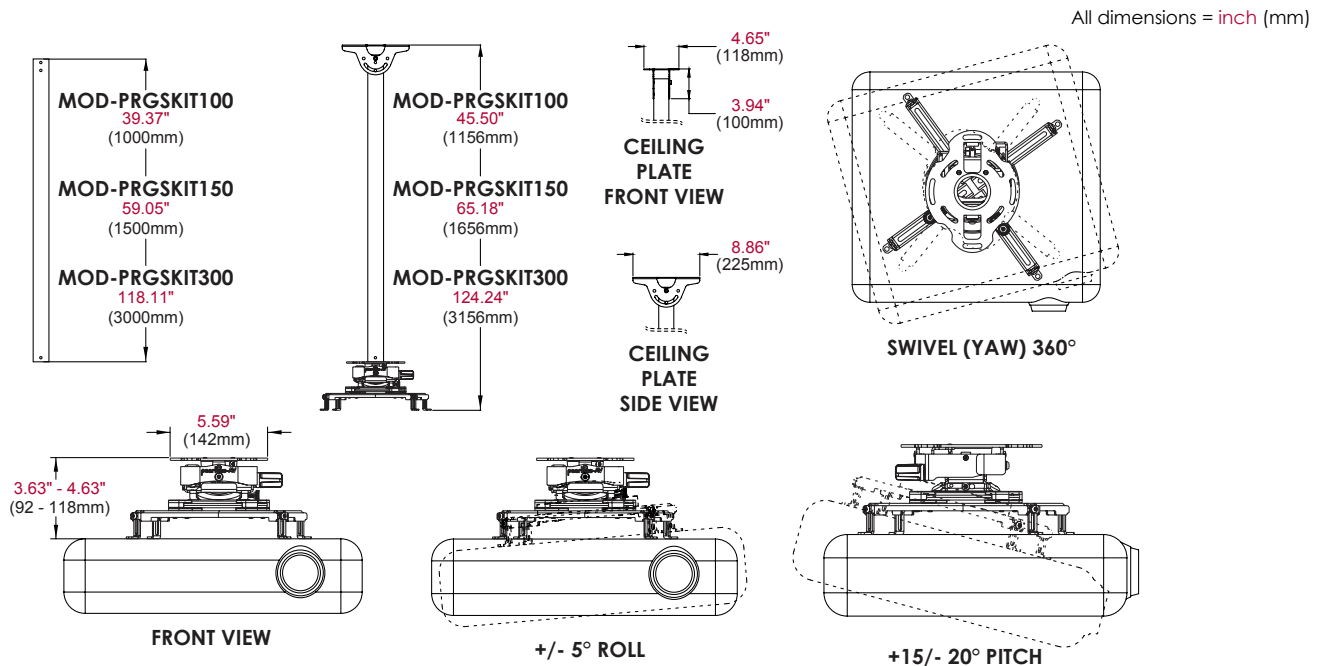

Package Specifications

	PACKAGE SIZE (W x H x D)	PACKAGE SHIP WEIGHT	PACKAGE UPC CODE	PACKAGE CONTENTS	UNITS IN PACKAGE
MOD-PRGSKIT100(B) MOD-PRGSKIT150(B) MOD-PRGSKIT300(B)	BOX1: 10.25" x 10.25" x 8.25" (4.64 x 4.640 x 3.742mm)	BOX1: 4.2lb (1.9kg)	MOD-PRGSKIT100: 735029298854 MOD-PRGSKIT100B: 735029298861	- MOD-CPC Cathedral ceiling plate	1
	BOX2: 41.50" x 2.50" (1054.10 x 63.50mm)	BOX2: 5.0lb (2.2kg)	MOD-PRGSKIT150: 735029298878	- MOD-P100 1.0m extension pole or MOD-P150 1.5m extension pole or MOD-P300 3.0m extension pole	
	MOD-PRGSKIT150(B): 61.00" x 2.50" (1549.40 x 63.50mm)	MOD-PRGSKIT150(B): 7.4lb (3.3kg)	MOD-PRGSKIT150B: 735029298885	- MOD-ATA Projector Mount Adaptor	
	MOD-PRGSKIT300(B): 120.00" x 2.50" (3048.00 x 63.50mm)	MOD-PRGSKIT300(B): 14.8lb (6.7kg)	MOD-PRGSKIT300B: 735029298892 MOD-PRGSKIT300B: 735029298915	- PRGS-UNV PRGS Projector Mount	

Accessories

MOD-CPI: I-Beam Ceiling Plate	MOD-P100(-B): 50mm Extension Pole - 39" (1m)	MOD-ATD-W: Trim Disc
MOD-AUB: U-Bolt Adaptor Accessory	MOD-P150(-B): 50mm Extension Pole - 59" (1.5m)	MOD-APC: Pole Coupler
MOD-CPC(-W): Cathedral Ceiling Plate	MOD-P200(-B): 50mm Extension Pole - 78" (2m)	MOD-ADF: Pole Drilling Fixture
MOD-CPF: Square Ceiling Plate, Flat	MOD-P300(-B): 50mm Extension Pole - 118" (3m)	MOD-ATA: PRSS and PRGS Projector Mount Adaptor
MOD-ACF: Accessory Cover		

ARCHITECTS SPECIFICATIONS

The Modular Series Ceiling Kit shall be a Peerless-AV model MOD-PRGSKIT100(B)/150(B)/300(B) and shall be located where indicated on the plans. Assembly and installation shall be done according to instructions provided by the manufacturer.

Peerless Industries, Inc. ■ 2300 White Oak Circle ■ Aurora, IL 60502 ■ (800) 865-2112 ■ (630) 375-5100 ■ Fax: (800) 359-6500 ■ peerless-av.com

Visit peerless-av.com to see the complete line of AV solutions from Peerless-AV, including flat panel mounts, projector mounts, carts/stands, furniture, cables, screen cleaners and a full assortment of accessories.