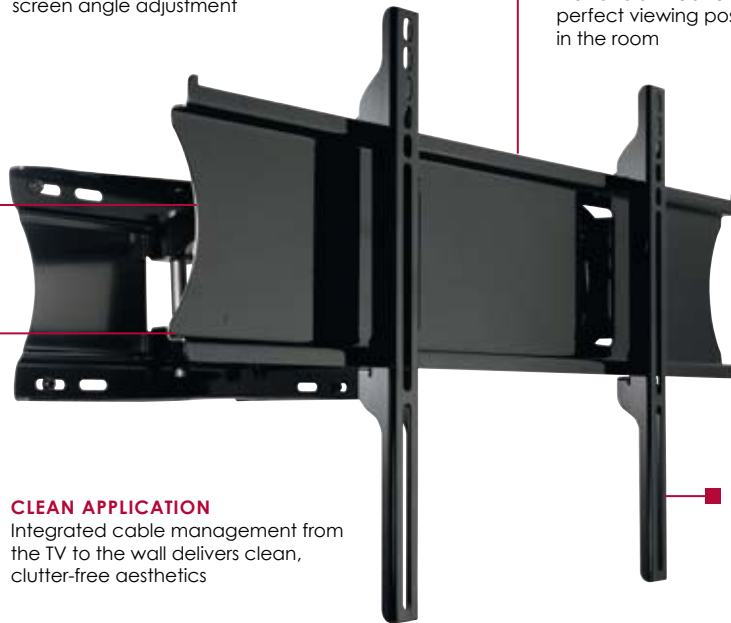

PA760

PARAMOUNT™ by Peerless

Universal Articulating Wall Arm Mount for 37"-60" (94-152 cm) LCD and Plasma Flat Panel TVs

This solution captures the essence of articulating mounts while offering a high-performance, feature-packed design for any budget. Delivering exceptional strength and durability, this mount supports flat panel TVs from 37" to 60" (94-152 cm). Its smooth motion, extensive reach, swivel capabilities and continuous one-touch tilt deliver ideal TV placement for perfect viewing from anywhere in the room. The smooth lines of this stylish articulating arm combined with its high-gloss finish complement any environment and budget.

Screen size: 37"-60" (94-152 cm)

Max load: 130 lb (59 kg)

FEATURES

- Extends 16" (410 mm) from the wall for virtually limitless viewing angles
- Retracts to 5" (130 mm) to save space
- One-touch tilt mechanism offers up to +15°/-5° of tilt angle adjustment
- Up to 45° of pivot motion to position the screen in the desired location
- Integrated cable management keeps cables out of the way and delivers a clean clutter-free look
- UL listed

IDEAL VIEWING ANGLE
One-touch tilt for effortless screen angle adjustment

PERFECT VIEWING POSITION
Extends out to 16" (410 mm) from the wall and swivels 45° to easily achieve the perfect viewing position from anywhere in the room

CLEAN APPLICATION
Integrated cable management from the TV to the wall delivers clean, clutter-free aesthetics

UNIVERSAL DESIGN
Supports virtually any flat panel TV from 37"-60" (94-152 cm)

Extends 16" (410 mm)