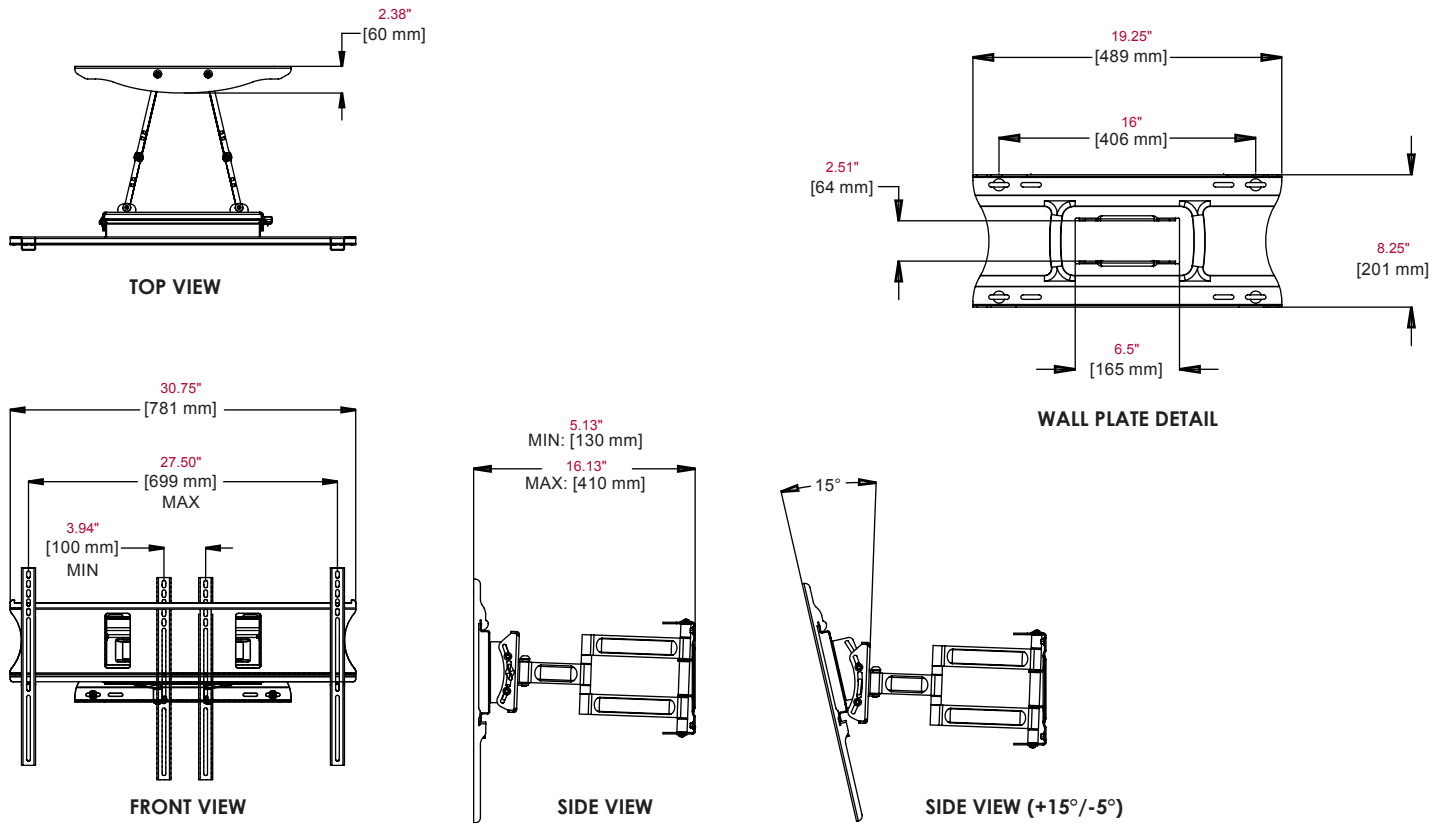

Model Numbers

WARRANTY: Limited 5-year

PA760	Universal Articulating Wall Arm Mount for 37"-60" (94-152 cm) LCD and Plasma Flat Panel TVs

Product Specifications

	DIMENSIONS (W x H x D)	PRODUCT WEIGHT	LOAD CAPACITY	FINISH	AVAILABLE COLORS
PA760	30.75" x 18" x 5.13"-16.13" (781 x 457 x 130-410 mm)	21 lb (9 Kg)	130 lb (59 Kg)	Scratch resistant fused epoxy	High gloss black

Package Specifications

	PACKAGE SIZE (W x H x D)	PACKAGE SHIP WEIGHT	PACKAGE UPC CODE	PACKAGE CONTENTS	UNITS IN PACKAGE
PA760	32" x 12" x 4.69" (813 x 305 x 119 mm)	25 lb (11 Kg)	735029261674	Mount, universal adapter plate, all necessary mounting and screen attachment hardware	1

Accessories

- **PCC:** Cable Management System
- **PS200:** AV Shelf

All dimensions = inch (mm)

ARCHITECTS SPECIFICATIONS

The Paramount Universal Articulating Arm Wall Mount shall be a Peerless Model _____ and shall be located where indicated on the plans. It shall be constructed of heavy gauge cold rolled steel with cast aluminum parts finished with gloss black polyester. Assembly and installation shall be done according to instructions provided by manufacturer.