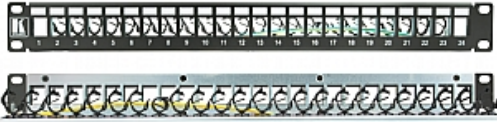

KRAMER

PATCH-PANEL-24

24-Port FTP Blank Patch Panel

PATCH-PANEL-24 is a 24-port FTP Cat.5e/Cat.6/Cat.6a/Cat.7 keystone jacks blank patch panel