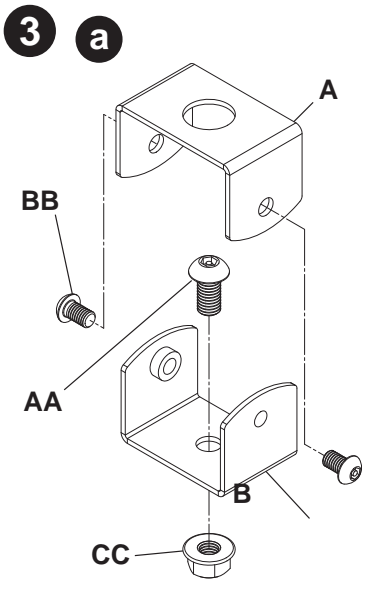

Installation and Assembly:
Casio Enclosure Kit for Promethean Extension Pole

Model: PCASPRM-W

Note: Product may be different than illustrated.

! WARNING

- Do not begin to install your Peerless product until you have read and understood the instructions and warnings contained in this Installation Manual. If you have any questions regarding any of the instructions or warnings, please contact Peerless using the information on the back of this manual.
- This product should only be installed by someone of good mechanical aptitude, has experience with basic building construction and fully understands these instructions.
- Make sure that the supporting surface is in good condition and will safely support the combined load of the equipment and all attached hardware and components.
- Never exceed the Maximum Load Capacity on Page One.
- If mounting to wood stud or joist, make sure that mounting screws are anchored into the centre of the studs. Use of an "edge-to-edge" stud finder is highly recommended.
- If mounting to concrete, breeze block, brick or other masonry material, do not drill into mortar joints. Ensure screw and anchor are installed into solid areas of surface.
- Always use an assistant or mechanical lifting equipment to safely lift and position equipment.
- Tighten screws firmly, but do not overtighten. Overtightening can damage the screws, greatly reducing their holding power.
- This product is intended for indoor use only. Use of this product outdoors could lead to product failure and personal injury.
- This product was designed to be installed on the following surfaces only:

Installation Screw Pack contents:

Parts List		Qty
A	Upper tilt bracket	1
B	Lower tilt bracket	1
C	Top Cage	1
D	Casio Projector (not included)	1
E	Bottom cage	1

peerless-AV
uk

Peerless-AV UK

Unit 3 Watford Interchange, Colonial Way,
Watford, Herts WD24 4WP, United Kingdom