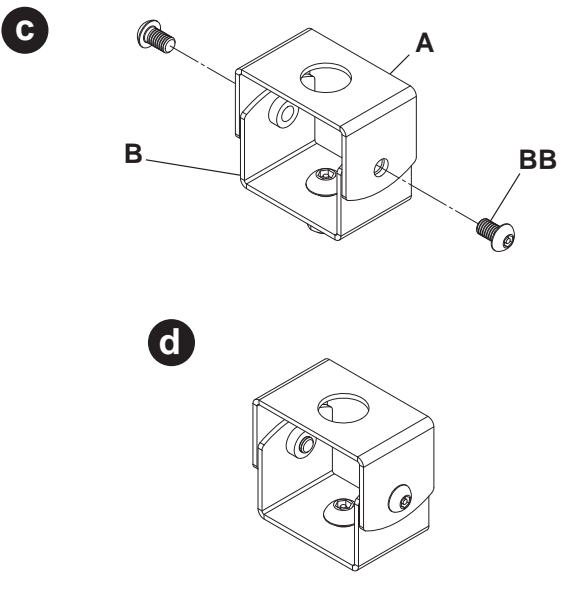

Installation and Assembly:
Casio Enclosure Kit for Promethean Extension Pole

Model: PCASPRM-W

Note: Product may be different than illustrated.

! WARNING

- Do not begin to install your Peerless product until you have read and understood the instructions and warnings contained in this Installation Manual. If you have any questions regarding any of the instructions or warnings, please contact Peerless using the information on the back of this manual.
- This product should only be installed by someone of good mechanical aptitude, has experience with basic building construction and fully understands these instructions.
- Make sure that the supporting surface is in good condition and will safely support the combined load of the equipment and all attached hardware and components.
- Never exceed the Maximum Load Capacity on Page One.
- If mounting to wood stud or joist, make sure that mounting screws are anchored into the centre of the studs. Use of an "edge-to-edge" stud finder is highly recommended.
- If mounting to concrete, breeze block, brick or other masonry material, do not drill into mortar joints. Ensure screw and anchor are installed into solid areas of surface.
- Always use an assistant or mechanical lifting equipment to safely lift and position equipment.
- Tighten screws firmly, but do not overtighten. Overtightening can damage the screws, greatly reducing their holding power.
- This product is intended for indoor use only. Use of this product outdoors could lead to product failure and personal injury.
- This product was designed to be installed on the following surfaces only:

Installation Screw Pack contents:

Parts List		Qty
A	Upper tilt bracket	1
B	Lower tilt bracket	1
C	Top Cage	1
D	Casio Projector (not included)	1
E	Bottom cage	1

peerless-AV
uk

Peerless-AV UK

Unit 3 Watford Interchange, Colonial Way,
Watford, Herts WD24 4WP, United Kingdom