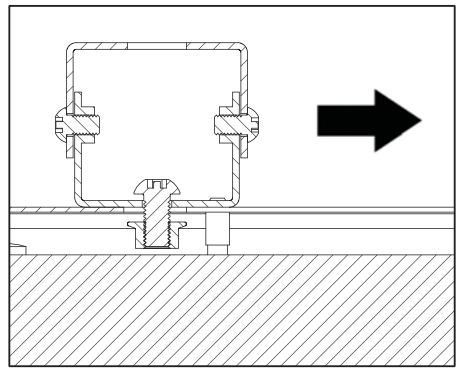

Installation and Assembly:
Casio Enclosure Kit for Promethean Extension Pole

Model: PCASPRM-W

Note: Product may be different than illustrated.

! WARNING

- Do not begin to install your Peerless product until you have read and understood the instructions and warnings contained in this Installation Manual. If you have any questions regarding any of the instructions or warnings, please contact Peerless using the information on the back of this manual.
- This product should only be installed by someone of good mechanical aptitude, has experience with basic building construction and fully understands these instructions.
- Make sure that the supporting surface is in good condition and will safely support the combined load of the equipment and all attached hardware and components.
- Never exceed the Maximum Load Capacity on Page One.
- If mounting to wood stud or joist, make sure that mounting screws are anchored into the centre of the studs. Use of an "edge-to-edge" stud finder is highly recommended.
- If mounting to concrete, breeze block, brick or other masonry material, do not drill into mortar joints. Ensure screw and anchor are installed into solid areas of surface.
- Always use an assistant or mechanical lifting equipment to safely lift and position equipment.
- Tighten screws firmly, but do not overtighten. Overtightening can damage the screws, greatly reducing their holding power.
- This product is intended for indoor use only. Use of this product outdoors could lead to product failure and personal injury.
- This product was designed to be installed on the following surfaces only:

Installation Screw Pack contents:

Parts List		Qty
A	Upper tilt bracket	1
B	Lower tilt bracket	1
C	Top Cage	1
D	Casio Projector (not included)	1
E	Bottom cage	1

peerless-AV
uk

Peerless-AV UK

Unit 3 Watford Interchange, Colonial Way,
Watford, Herts WD24 4WP, United Kingdom