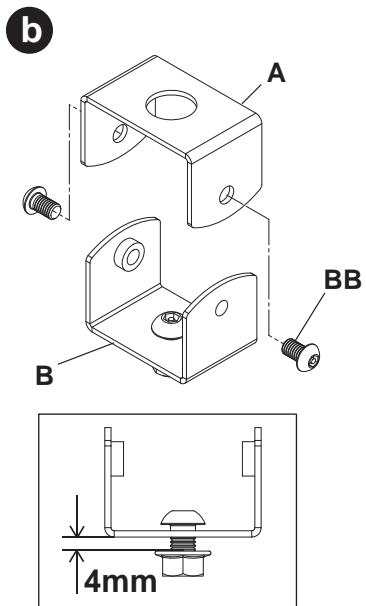

Installation and Assembly:
Casio Enclosure Kit for Promethean Extension Pole

Model: PCASPRM-W

Note: Product may be different than illustrated.

! WARNING

- Do not begin to install your Peerless product until you have read and understood the instructions and warnings contained in this Installation Manual. If you have any questions regarding any of the instructions or warnings, please contact Peerless using the information on the back of this manual.
- This product should only be installed by someone of good mechanical aptitude, has experience with basic building construction and fully understands these instructions.
- Make sure that the supporting surface is in good condition and will safely support the combined load of the equipment and all attached hardware and components.
- Never exceed the Maximum Load Capacity on Page One.
- If mounting to wood stud or joist, make sure that mounting screws are anchored into the centre of the studs. Use of an "edge-to-edge" stud finder is highly recommended.
- If mounting to concrete, breeze block, brick or other masonry material, do not drill into mortar joints. Ensure screw and anchor are installed into solid areas of surface.
- Always use an assistant or mechanical lifting equipment to safely lift and position equipment.
- Tighten screws firmly, but do not overtighten. Overtightening can damage the screws, greatly reducing their holding power.
- This product is intended for indoor use only. Use of this product outdoors could lead to product failure and personal injury.
- This product was designed to be installed on the following surfaces only:

Installation Screw Pack contents:

Parts List		Qty
A	Upper tilt bracket	1
B	Lower tilt bracket	1
C	Top Cage	1
D	Casio Projector (not included)	1
E	Bottom cage	1

peerless-AV
uk

Peerless-AV UK

Unit 3 Watford Interchange, Colonial Way,
Watford, Herts WD24 4WP, United Kingdom