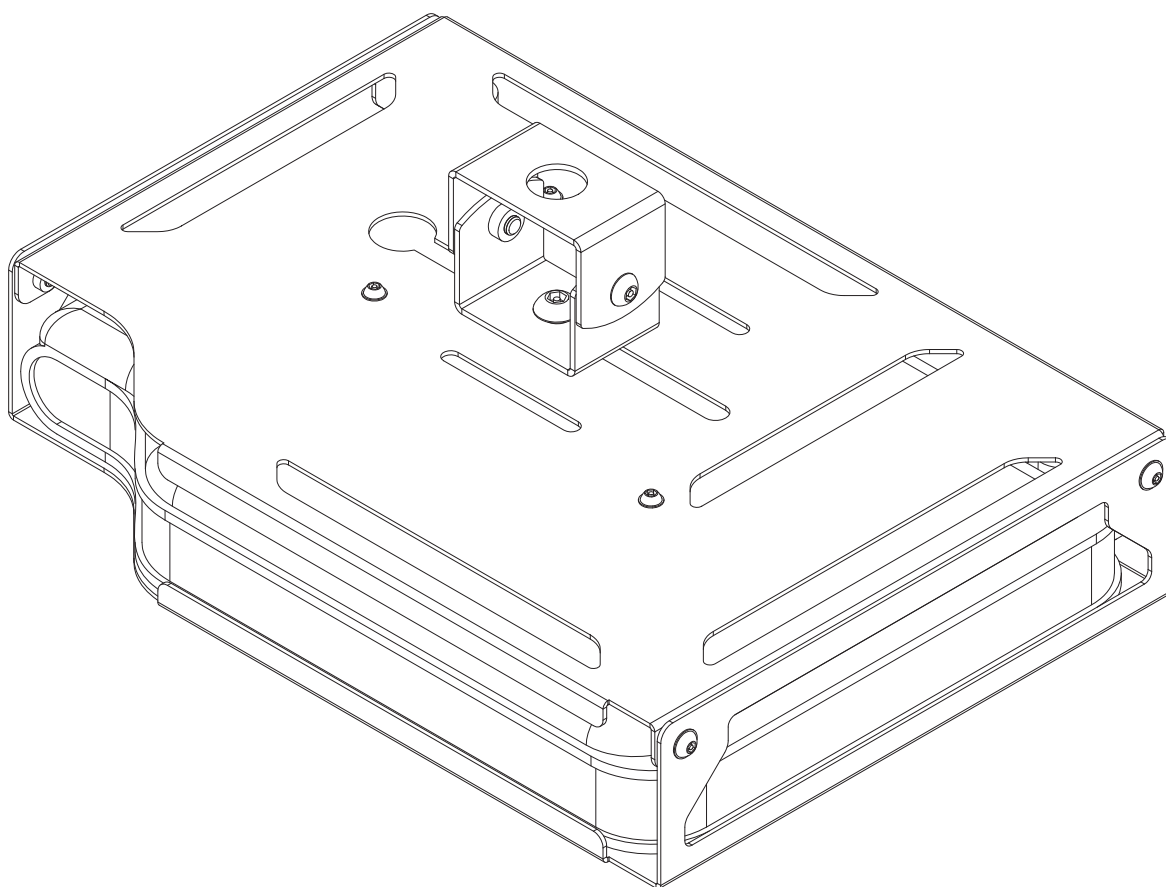

Installation and Assembly:
Casio Enclosure Kit for Promethean Extension Pole

Model: PCASPRM-W

Note: Product may be different than illustrated.

! WARNING

- Do not begin to install your Peerless product until you have read and understood the instructions and warnings contained in this Installation Manual. If you have any questions regarding any of the instructions or warnings, please contact Peerless using the information on the back of this manual.
- This product should only be installed by someone of good mechanical aptitude, has experience with basic building construction and fully understands these instructions.
- Make sure that the supporting surface is in good condition and will safely support the combined load of the equipment and all attached hardware and components.
- Never exceed the Maximum Load Capacity on Page One.
- If mounting to wood stud or joist, make sure that mounting screws are anchored into the centre of the studs. Use of an "edge-to-edge" stud finder is highly recommended.
- If mounting to concrete, breeze block, brick or other masonry material, do not drill into mortar joints. Ensure screw and anchor are installed into solid areas of surface.
- Always use an assistant or mechanical lifting equipment to safely lift and position equipment.
- Tighten screws firmly, but do not overtighten. Overtightening can damage the screws, greatly reducing their holding power.
- This product is intended for indoor use only. Use of this product outdoors could lead to product failure and personal injury.
- This product was designed to be installed on the following surfaces only:

Installation Screw Pack contents:

Parts List		Qty
A	Upper tilt bracket	1
B	Lower tilt bracket	1
C	Top Cage	1
D	Casio Projector (not included)	1
E	Bottom cage	1

peerless-AV
uk

Peerless-AV UK

Unit 3 Watford Interchange, Colonial Way,
Watford, Herts WD24 4WP, United Kingdom