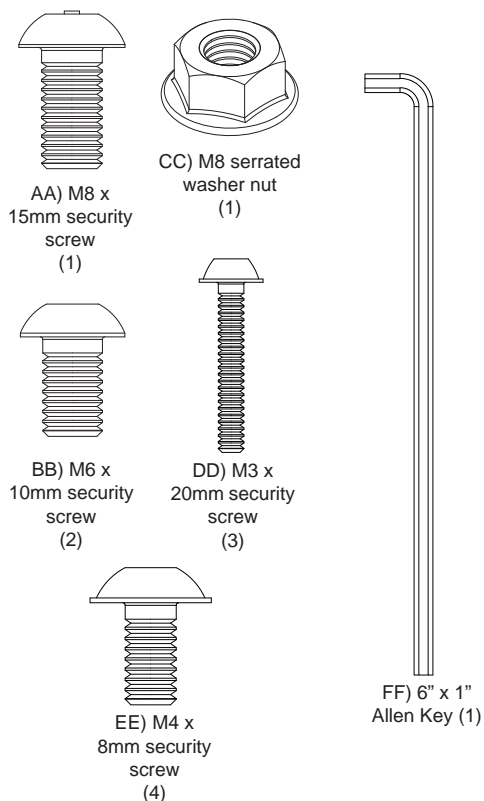

Installation and Assembly:
Casio Enclosure Kit for Promethean Extension Pole

Model: PCASPRM-W

Note: Product may be different than illustrated.

! WARNING

- Do not begin to install your Peerless product until you have read and understood the instructions and warnings contained in this Installation Manual. If you have any questions regarding any of the instructions or warnings, please contact Peerless using the information on the back of this manual.
- This product should only be installed by someone of good mechanical aptitude, has experience with basic building construction and fully understands these instructions.
- Make sure that the supporting surface is in good condition and will safely support the combined load of the equipment and all attached hardware and components.
- Never exceed the Maximum Load Capacity on Page One.
- If mounting to wood stud or joist, make sure that mounting screws are anchored into the centre of the studs. Use of an "edge-to-edge" stud finder is highly recommended.
- If mounting to concrete, breeze block, brick or other masonry material, do not drill into mortar joints. Ensure screw and anchor are installed into solid areas of surface.
- Always use an assistant or mechanical lifting equipment to safely lift and position equipment.
- Tighten screws firmly, but do not overtighten. Overtightening can damage the screws, greatly reducing their holding power.
- This product is intended for indoor use only. Use of this product outdoors could lead to product failure and personal injury.
- This product was designed to be installed on the following surfaces only:

Installation Screw Pack contents:

Parts List		Qty
A	Upper tilt bracket	1
B	Lower tilt bracket	1
C	Top Cage	1
D	Casio Projector (not included)	1
E	Bottom cage	1

peerless-AV
uk

Peerless-AV UK

Unit 3 Watford Interchange, Colonial Way,
Watford, Herts WD24 4WP, United Kingdom