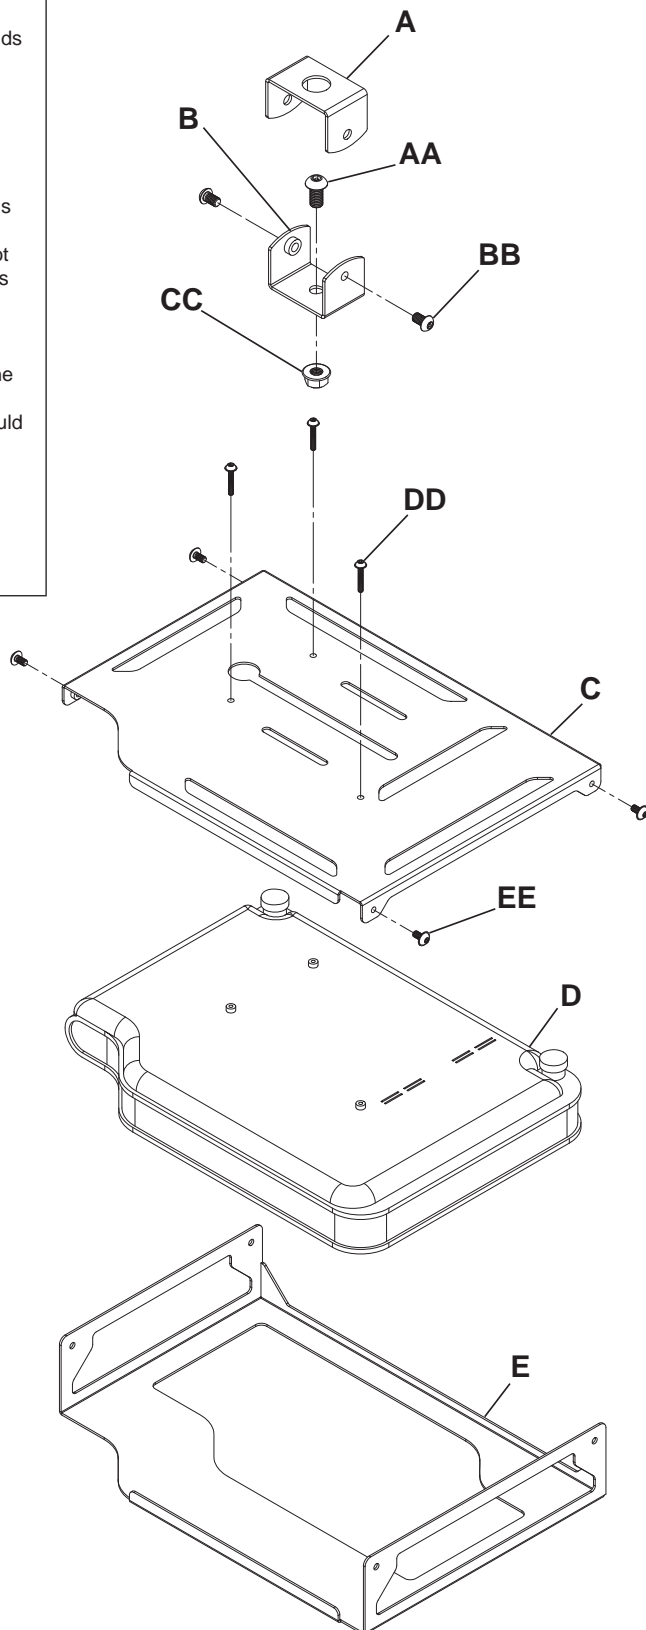

Installation and Assembly:
Casio Enclosure Kit for Promethean Extension Pole

Model: PCASPRM-W

Note: Product may be different than illustrated.

! WARNING

- Do not begin to install your Peerless product until you have read and understood the instructions and warnings contained in this Installation Manual. If you have any questions regarding any of the instructions or warnings, please contact Peerless using the information on the back of this manual.
- This product should only be installed by someone of good mechanical aptitude, has experience with basic building construction and fully understands these instructions.
- Make sure that the supporting surface is in good condition and will safely support the combined load of the equipment and all attached hardware and components.
- Never exceed the Maximum Load Capacity on Page One.
- If mounting to wood stud or joist, make sure that mounting screws are anchored into the centre of the studs. Use of an "edge-to-edge" stud finder is highly recommended.
- If mounting to concrete, breeze block, brick or other masonry material, do not drill into mortar joints. Ensure screw and anchor are installed into solid areas of surface.
- Always use an assistant or mechanical lifting equipment to safely lift and position equipment.
- Tighten screws firmly, but do not overtighten. Overtightening can damage the screws, greatly reducing their holding power.
- This product is intended for indoor use only. Use of this product outdoors could lead to product failure and personal injury.
- This product was designed to be installed on the following surfaces only:

Installation Screw Pack contents:

Parts List		Qty
A	Upper tilt bracket	1
B	Lower tilt bracket	1
C	Top Cage	1
D	Casio Projector (not included)	1
E	Bottom cage	1

peerless-AV
uk

Peerless-AV UK

Unit 3 Watford Interchange, Colonial Way,
Watford, Herts WD24 4WP, United Kingdom