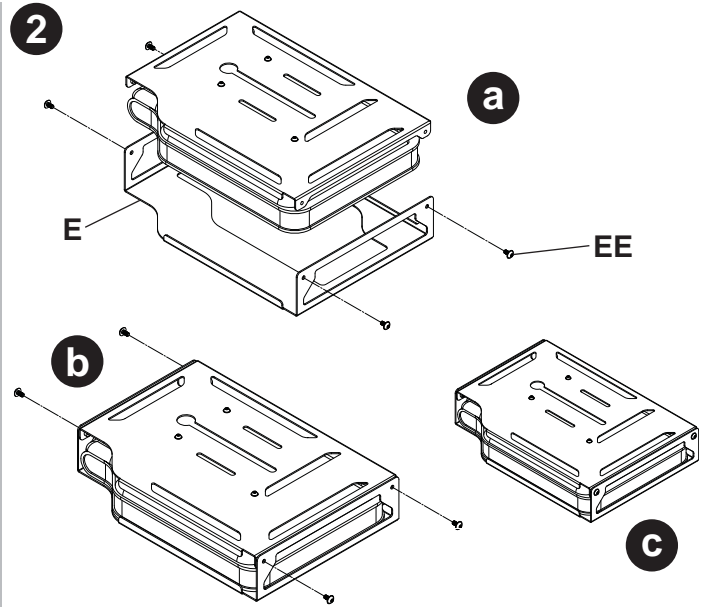

Installation and Assembly:
Casio Enclosure Kit for Promethean Extension Pole

Model: PCASPRM-W

Note: Product may be different than illustrated.

! WARNING

- Do not begin to install your Peerless product until you have read and understood the instructions and warnings contained in this Installation Manual. If you have any questions regarding any of the instructions or warnings, please contact Peerless using the information on the back of this manual.
- This product should only be installed by someone of good mechanical aptitude, has experience with basic building construction and fully understands these instructions.
- Make sure that the supporting surface is in good condition and will safely support the combined load of the equipment and all attached hardware and components.
- Never exceed the Maximum Load Capacity on Page One.
- If mounting to wood stud or joist, make sure that mounting screws are anchored into the centre of the studs. Use of an "edge-to-edge" stud finder is highly recommended.
- If mounting to concrete, breeze block, brick or other masonry material, do not drill into mortar joints. Ensure screw and anchor are installed into solid areas of surface.
- Always use an assistant or mechanical lifting equipment to safely lift and position equipment.
- Tighten screws firmly, but do not overtighten. Overtightening can damage the screws, greatly reducing their holding power.
- This product is intended for indoor use only. Use of this product outdoors could lead to product failure and personal injury.
- This product was designed to be installed on the following surfaces only:

Installation Screw Pack contents:

Parts List		Qty
A	Upper tilt bracket	1
B	Lower tilt bracket	1
C	Top Cage	1
D	Casio Projector (not included)	1
E	Bottom cage	1

peerless-AV
uk

Peerless-AV UK

Unit 3 Watford Interchange, Colonial Way,
Watford, Herts WD24 4WP, United Kingdom