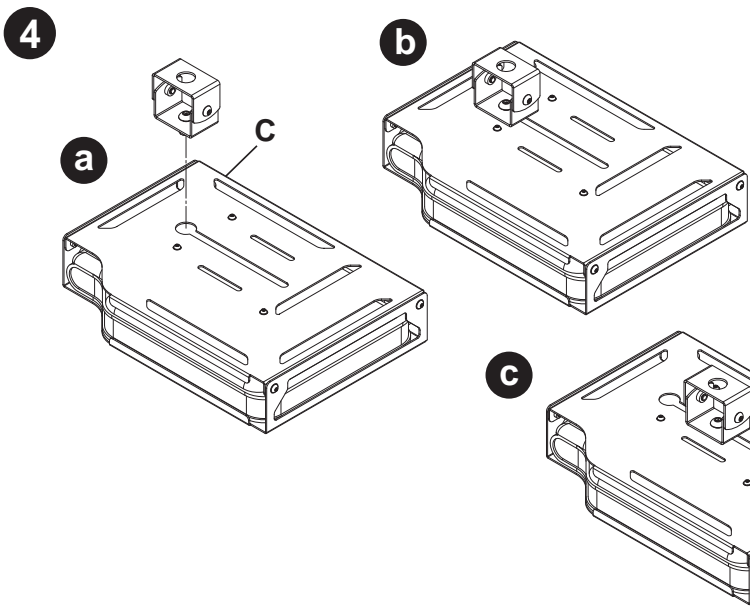

Installation and Assembly:
Casio Enclosure Kit for Promethean Extension Pole

Model: PCASPRM-W

Note: Product may be different than illustrated.

! WARNING

- Do not begin to install your Peerless product until you have read and understood the instructions and warnings contained in this Installation Manual. If you have any questions regarding any of the instructions or warnings, please contact Peerless using the information on the back of this manual.
- This product should only be installed by someone of good mechanical aptitude, has experience with basic building construction and fully understands these instructions.
- Make sure that the supporting surface is in good condition and will safely support the combined load of the equipment and all attached hardware and components.
- Never exceed the Maximum Load Capacity on Page One.
- If mounting to wood stud or joist, make sure that mounting screws are anchored into the centre of the studs. Use of an "edge-to-edge" stud finder is highly recommended.
- If mounting to concrete, breeze block, brick or other masonry material, do not drill into mortar joints. Ensure screw and anchor are installed into solid areas of surface.
- Always use an assistant or mechanical lifting equipment to safely lift and position equipment.
- Tighten screws firmly, but do not overtighten. Overtightening can damage the screws, greatly reducing their holding power.
- This product is intended for indoor use only. Use of this product outdoors could lead to product failure and personal injury.
- This product was designed to be installed on the following surfaces only:

Installation Screw Pack contents:

Parts List		Qty
A	Upper tilt bracket	1
B	Lower tilt bracket	1
C	Top Cage	1
D	Casio Projector (not included)	1
E	Bottom cage	1

peerless-AV
uk

Peerless-AV UK

Unit 3 Watford Interchange, Colonial Way,
Watford, Herts WD24 4WP, United Kingdom