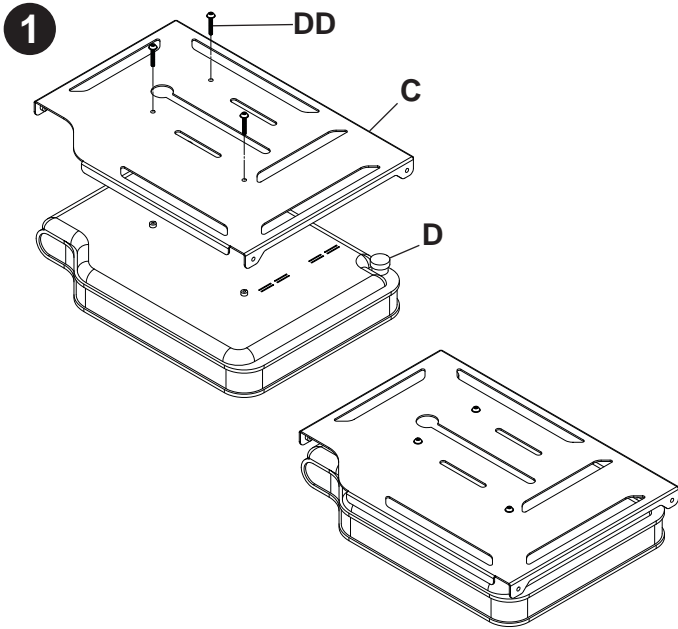

Installation and Assembly:
Casio Enclosure Kit for Promethean Extension Pole

Model: PCASPRM-W

Note: Product may be different than illustrated.

! WARNING

- Do not begin to install your Peerless product until you have read and understood the instructions and warnings contained in this Installation Manual. If you have any questions regarding any of the instructions or warnings, please contact Peerless using the information on the back of this manual.
- This product should only be installed by someone of good mechanical aptitude, has experience with basic building construction and fully understands these instructions.
- Make sure that the supporting surface is in good condition and will safely support the combined load of the equipment and all attached hardware and components.
- Never exceed the Maximum Load Capacity on Page One.
- If mounting to wood stud or joist, make sure that mounting screws are anchored into the centre of the studs. Use of an "edge-to-edge" stud finder is highly recommended.
- If mounting to concrete, breeze block, brick or other masonry material, do not drill into mortar joints. Ensure screw and anchor are installed into solid areas of surface.
- Always use an assistant or mechanical lifting equipment to safely lift and position equipment.
- Tighten screws firmly, but do not overtighten. Overtightening can damage the screws, greatly reducing their holding power.
- This product is intended for indoor use only. Use of this product outdoors could lead to product failure and personal injury.
- This product was designed to be installed on the following surfaces only:

Installation Screw Pack contents:

Parts List		Qty
A	Upper tilt bracket	1
B	Lower tilt bracket	1
C	Top Cage	1
D	Casio Projector (not included)	1
E	Bottom cage	1

peerless-AV
uk

Peerless-AV UK

Unit 3 Watford Interchange, Colonial Way,
Watford, Herts WD24 4WP, United Kingdom