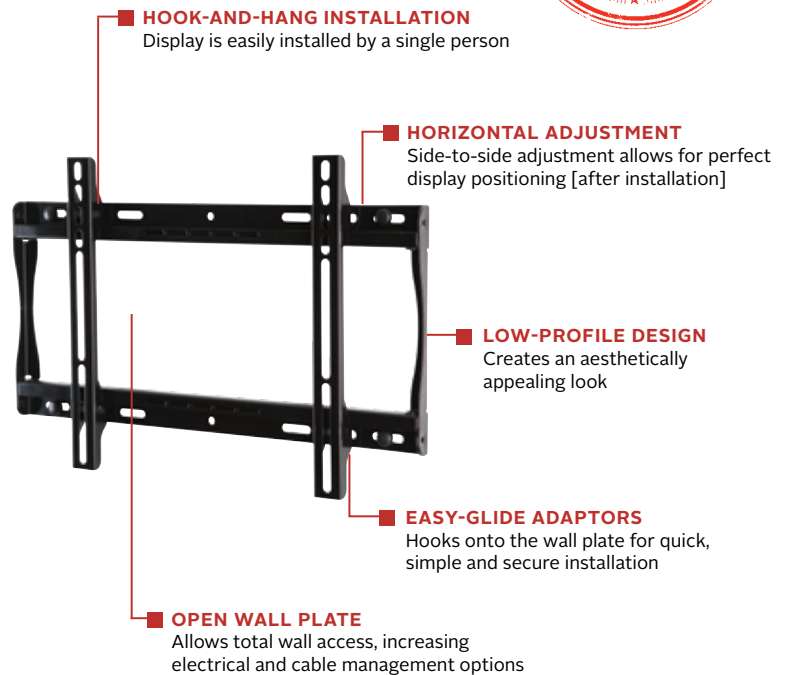

PF640

Display size
32"- 46"

Max load
100lb (45kg)

PARAMOUNT™

Universal Flat Wall Mount

FOR 32" TO 46" DISPLAYS

The Paramount™ series wall mounts provide versatile and multi-functional features. With PF660, a low-profile design positions the display just 1.26" (32mm) from the wall. The Hook-and-Hang™ system offers easy, one-person installation of the display. The Easy-Glide™ adaptors hook onto the wall plate for a quick, simple, and secure installation. Achieve perfect positioning of the display with the side-to-side adjustment after installation.

The PF640's design positions the display just 1.26" from the wall, perfect for almost any low-profile application.

Additional Features

- ✓ Universal mount fits displays with mounting patterns up to 450 x 305mm (17.72" W x 12.01" H)
- ✓ Low-profile design holds display only 1.26" (32mm)
- ✓ Horizontal display adjustment up to 6.00" (152mm) for centering display on wall
- ✓ Landscape to portrait mounting options increases installation versatility. Please check display dimensions against the wall plate when used in portrait mode*
- ✓ Mounts to wood studs, concrete, cinder block or metal studs (metal stud accessory required)
- ✓ Includes all necessary wall and display attachment hardware
- ✓ Design is UL listed and tested to four times stated load capacity

* Requires display to be removed and reset on mount

Please visit peerless-av.com/en-us/patents for patent information.

Low-profile design for a sleek, yet compact installation

Comes in color packaging with included installation hardware and easy to follow instructions.

info@peerless-av.com
peerless-av.com

peerless-AV®

PF640	Paramount™ Universal Flat Wall Mount for 32" to 46" Displays
--------------	--

Product Specifications

	DIMENSIONS (W x H x D)	PRODUCT WEIGHT	LOAD CAPACITY	FINISH	AVAILABLE COLORS
PF640	19.37" x 12.81" x 1.26" (492 x 325 x 32mm)	3.65lb (1.66kg)	100lb (45kg)	Scratch resistant fused epoxy	Gloss black