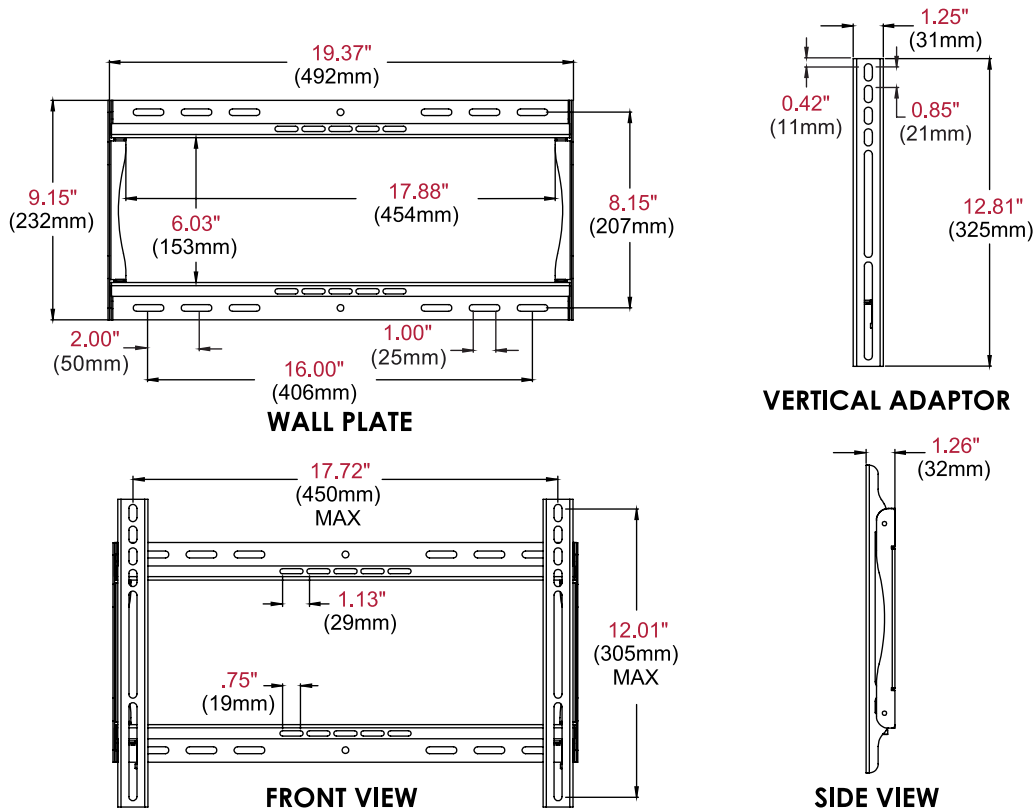

PF640	Paramount™ Universal Flat Wall Mount for 32" to 46" Displays

Product Specifications

	DIMENSIONS (W x H x D)	PRODUCT WEIGHT	LOAD CAPACITY	FINISH	AVAILABLE COLORS
PF640	19.37" x 12.81" x 1.26" (492 x 325 x 32mm)	3.65lb (1.66kg)	100lb (45kg)	Scratch resistant fused epoxy	Gloss black

Package Specifications

	PACKAGE SIZE (W x H x D)	PACKAGE SHIP WEIGHT	PACKAGE UPC CODE	PACKAGE CONTENTS	UNITS IN PACKAGE
PF640	21.69" x 1.57" x 10.71" (551 x 40 x 272mm)	5.20lb (2.36kg)	735029252344	Wall mount, wall and display installation hardware, installation instructions	1

Accessories

ACC415: Metal Stud Fastener Kit

All dimensions = inch (mm)

Architect Specifications

The Paramount™ Universal Flat Wall Mount shall be a Peerless-AV model PF640 and shall be located where indicated on the plans. Assembly and installation shall be done according to instructions provided by the manufacturer.

Visit peerless-av.com to see the complete line of AV solutions from Peerless-AV, including outdoor displays, wireless, kiosks, digital audio, display mounts, projector mounts, carts/stands, and a full assortment of accessories.

Peerless-AV
2300 White Oak Circle
Aurora, IL 60502 USA
(800) 865-2112
(630) 375-5100
Fax: (800) 359-6500

Peerless-AV Europe
Unit 3 Watford Interchange
Colonial Way, Watford
Herts, WD24 4WP
United Kingdom
+44 (0) 1923 200100
Fax: +44 (0) 1923 200101

Peerless-AV de México
Ave de las Industrias 413
Parque Industrial Escobedo
Escobedo, N.L.,
Mexico 66050
+52 (81) 8384-8300
Fax: +52 (81) 8384-8360