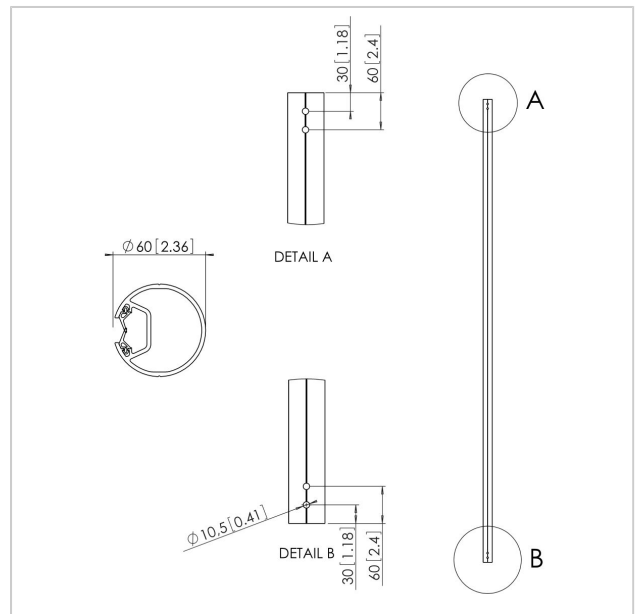

PFA 9004 Pole Silver

Article number (SKU) 7390044
Colour Silver

The PFA 9004 300 cm extension tube can be used to mount LCD/Plasma TV's and/or projectors to the ceiling (in combination with other modular parts).

The PFA 9004 300 cm extension tube (with an external diameter of 60 mm) is part of a modular system which enables you to create your own ceiling mounting solution for LCD TV's and/or projectors. The PFA 9004 contains the fast Cable Inlay System, which enables you to hide all the cables in a matter of seconds. Since it's made of aluminum, the tube can easily be cut to length if necessary.

PFA 9004 Pole Silver

www.vogels.com

VOGEL'S HOLDING BV 2019 (c) All rights reserved.
Subject to printing errors, technical and price amendments.
Date: 2019-04-26

Specifications

Product type number	PFA 9004
Article number (SKU)	7390044
Colour	Silver
EAN single box	8712285305528
Length	3000
TÜV certified	Yes
Guarantee	5 years
Max. weight load (kg)	60

PFA 9016	PFA 9015	PFA 9003	PFA 9004
30 cm	80 cm	150 cm	300 cm