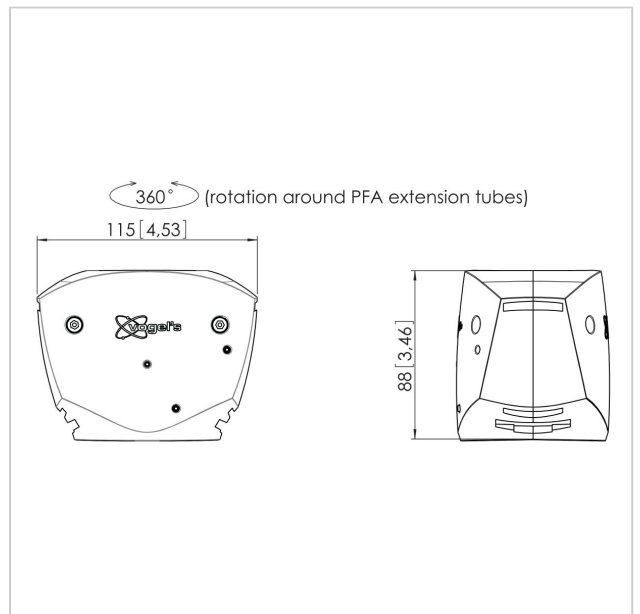

PFA 9030 Turn & tilt unit

Article number (SKU) 7330304
Colour Silver

The PFA 9030 LCD TURN & TILT unit can be used to mount a LCD TV to the ceiling or floor (in combination with other modular parts).

PFA 9030 Turn & tilt unit

www.vogels.com

VOGEL'S HOLDING BV 2019 (c) All rights reserved.
Subject to printing errors, technical and price amendments.
Date: 2019-05-14

Specifications

Product type number	PFA 9030
Article number (SKU)	7330304
Colour	Silver
EAN single box	8712285310386
TÜV certified	Yes
Tilt	Tilt up to 15°
Turn	Up to 360°
Guarantee	5 years
Max. weight load (kg)	20