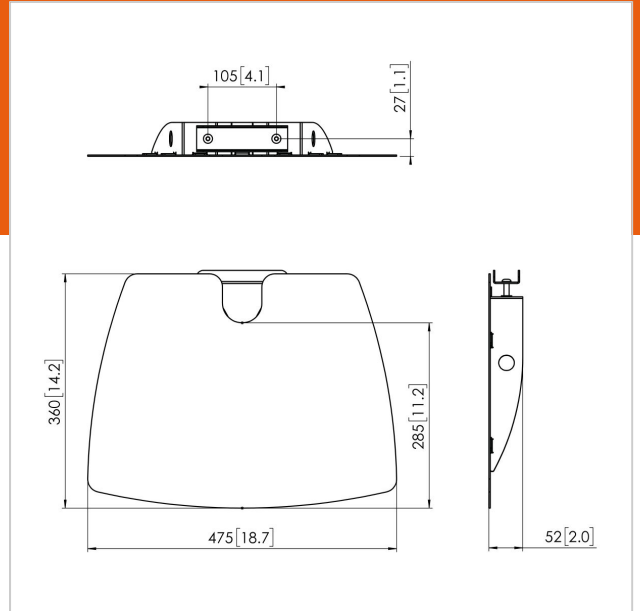

## PFA 9038 Accessory shelf

Article number (SKU) 7390384  
Colour Silver

Optional accessory shelf for PFF 1550/ 1570

PFA 9038 is an accessory shelf for the PFF 1550 and PFF 1570 floor stand and all standard 60 mm tubes. It can be used to place a DVD player, laptop PC, keyboard or documentation. The height adjustment is flexible.

## Specifications

Product type number	PFA 9038
Article number (SKU)	7390384
Colour	Silver
EAN single box	8712285316081
Guarantee	5 years
Max. weight load (kg)	10