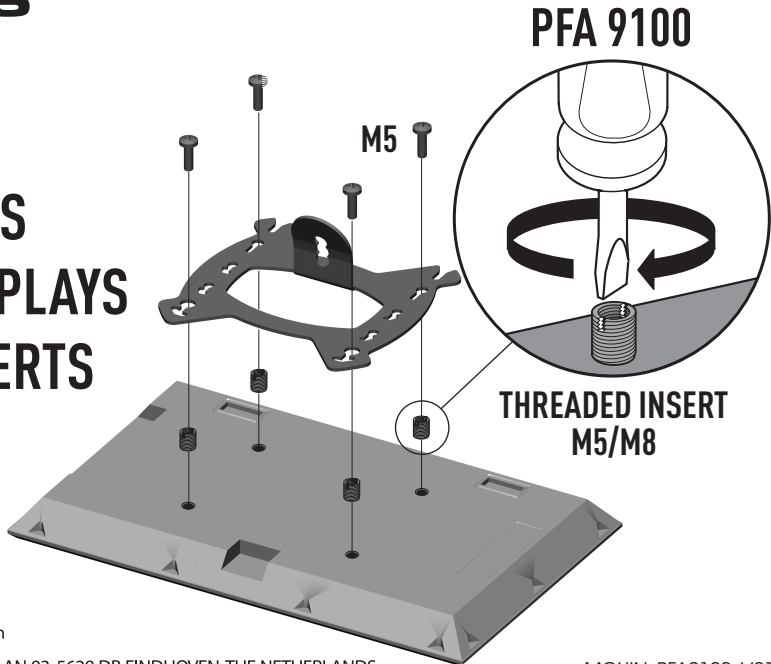

MOUNTING INSTRUCTIONS FOR FLAT DISPLAYS WITH M8 INSERTS

More information on: www.vogels.com

VOGEL'S PRODUCTS BV, HONDSRUGLAAN 93, 5628 DB EINDHOVEN, THE NETHERLANDS

MOUIN_PFA9100_V01