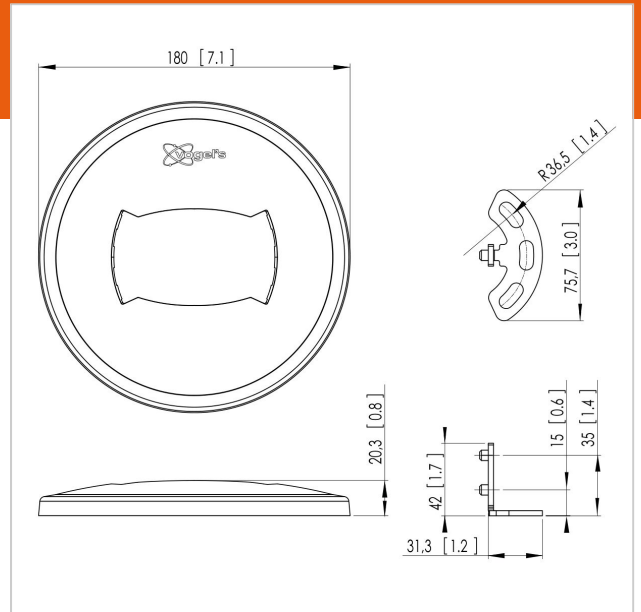

PFA 9103 Floor plate for PUC 25

Article number (SKU) 7291030
 Colour Black

The PFA 9103 floor plate is part of the modular Connect-it system with which you can create your own floor/ceiling solution for medium- to large-sized displays.

Combine this floor plate with one of the Connect-it ceiling plates (PUC 1060/ 1070/ 1080), a pole from the Connect-it Series (PUC 2508/ 2515/ 2530), a Connect-it interface bar (PFB 3402/ 3405/ 3407/ 3409/ 3411) and a Connect-it interface display strips (PFS 3302/ 3303/ 3304/ 3305/ 3306/ 3308/ 3311) for a complete floor/ceiling solution.

PFA 9103 Floor plate for PUC 25

www.vogels.com

VOGEL'S HOLDING BV 2019 (c) All rights reserved.
Subject to printing errors, technical and price amendments.
Date:2020-03-30

Specifications

Product type number	PFA 9103
Article number (SKU)	7291030
Colour	Black
EAN single box	8712285320729
Guarantee	5 years