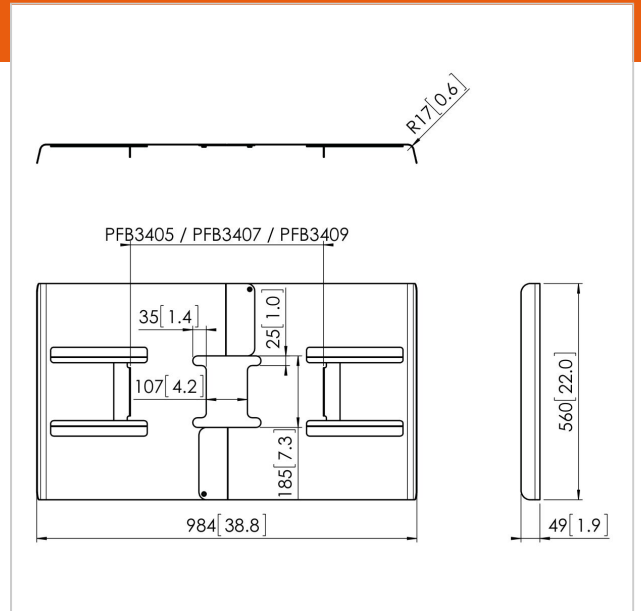

## PFA 9115 Back covers landscape 42-47"

Article number (SKU)  
Colour

7291150  
Black

Universal display rear covers are designed to cover the rear of the display, hiding cables and players from view and to prevent for tampering. The rear covers can be used in combination with Connect-it ceiling and Connect-it floor solutions. The PFA 9115 and PFA 9116 are for single pole landscape mounting. The PFA 9120 and PFA 9121 are for single pole portrait mounting.

## PFA 9115 Back covers landscape 42-47"

[www.vogels.com](http://www.vogels.com)

VOGEL'S HOLDING BV 2019 (c) All rights reserved.  
Subject to printing errors, technical and price amendments.  
Date:2019-05-15

## Specifications

Product type number	PFA 9115
Article number (SKU)	7291150
Colour	Black
EAN single box	8712285324864
Guarantee	5 years
Max. screen size (inch)	47
Min. screen size (inch)	42