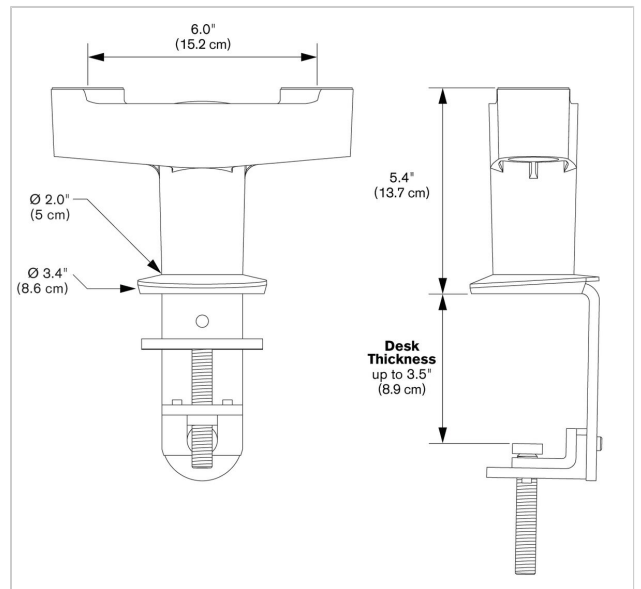

PFA 9125 Dual monitor mount adapter white

Article number (SKU)
Colour

7291251
White

With the PFA 9125 you can free up your desk space, and work in a greater ergonomic comfort. The dual desk mount can be clamped to the desk edge, mounted with a grommet, or bolted through the desk.

The PFA 9125 supports almost all Vogel's desk mounts (PFD 8541, PFD 8543) and supports up to 4 monitors (in combination with PFA 9102 Dual monitor adapter). "

PFA 9125 Dual monitor mount adapter white

www.vogels.com

VOGEL'S HOLDING BV 2019 (c) All rights reserved.
Subject to printing errors, technical and price amendments.
Date: 2019-05-17

Specifications

Product type number	PFA 9125
Article number (SKU)	7291251
Colour	White
EAN single box	8712285338977
Guarantee	5 years