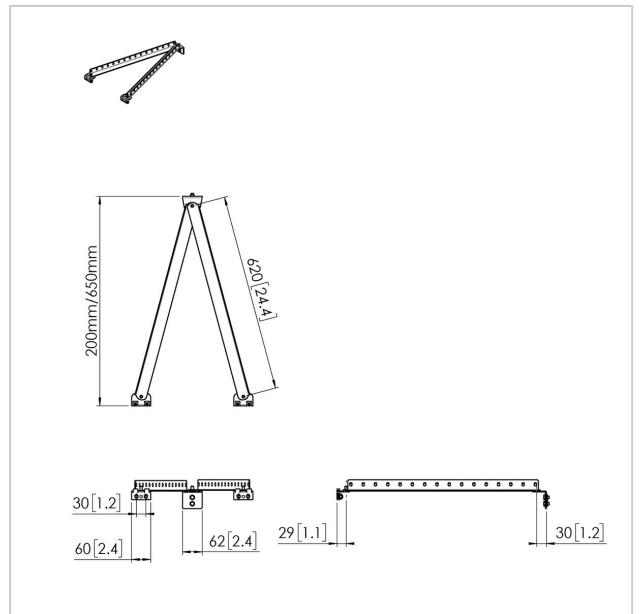

# PFA 9141 Wall support sliding bracket basic kit long

Article number (SKU) 7291410  
 Colour Black

The PFA 9141 wall support sliding bracket basic kit long enables you to fixate a PUC 29xx pole to the wall.

The basic kit includes 2 long arms. These arms can be extended by the use of the PFA 9142 (2 arms) and PFA 9143 (3 arms) up to a maximum length of 5 arms.

## Specifications

Product type number	PFA 9141
Article number (SKU)	7291410
Colour	Black
EAN single box	8712285342967
Depth	310
TÜV certified	Yes
Guarantee	5 years
Adjustable depth	True
Adjustable height	True
Fischer inside	No