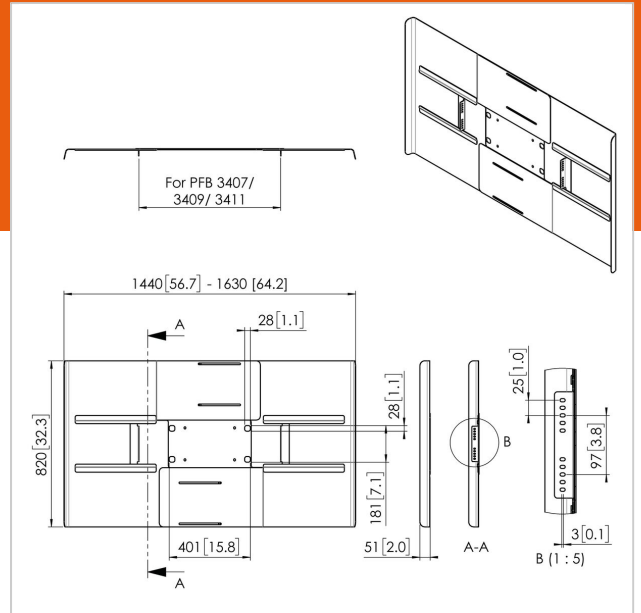

PFA 9159 Back cover landscape 65-70"

Article number (SKU) 7291590
Colour Black

Universal display rear covers are designed to cover the rear of the display, hiding cables and players from view and to prevent for tampering. The rear covers can be used in combination with Connect-it ceiling and Connect-it floor solutions. The PFA 9159, PFA 9161 and PFA 9163 are for double pole landscape mounting. The PFA 9160, PFA 9162 and PFA 9164 are for double pole portrait mounting.

PFA 9159 Back cover landscape 65-70"

www.vogels.com

VOGEL'S HOLDING BV 2019 (c) All rights reserved.
Subject to printing errors, technical and price amendments.
Date: 2020-07-17

Specifications

Product type number	PFA 9159
Article number (SKU)	7291590
Colour	Black
EAN single box	8712285350627
Guarantee	5 years
Max. screen size (inch)	70
Min. screen size (inch)	65