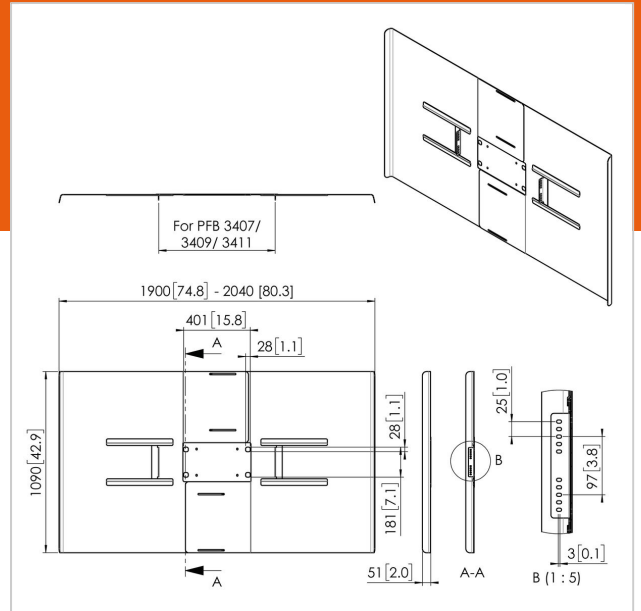

## PFA 9163 Back cover landscape 84-86"

Article number (SKU) 7291630  
Colour Black

Universal display rear covers are designed to cover the rear of the display, hiding cables and players from view and to prevent for tampering. The rear covers can be used in combination with Connect-it ceiling and Connect-it floor solutions. The PFA 9159, PFA 9161 and PFA 9163 are for double pole landscape mounting. The PFA 9160, PFA 9162 and PFA 9164 are for double pole portrait mounting.

## Specifications

Product type number	PFA 9163
Article number (SKU)	7291630
Colour	Black
EAN single box	8712285350702
Guarantee	5 years
Max. screen size (inch)	86
Min. screen size (inch)	84