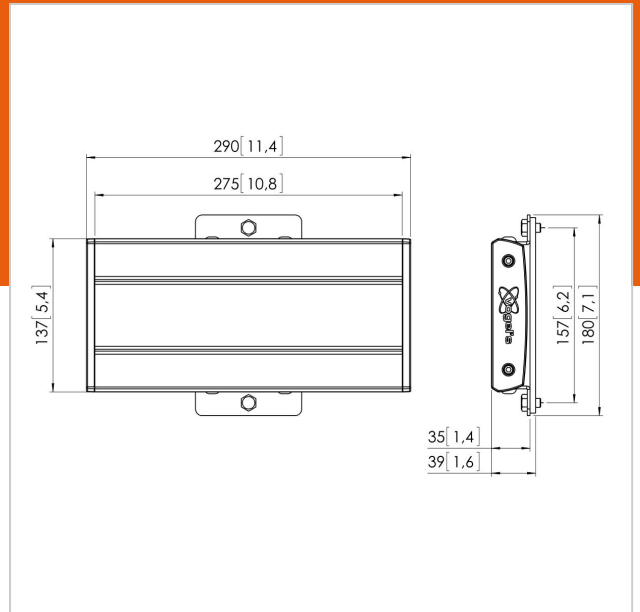

PFB 3402 Display interface bar black

Article number (SKU)
Colour

7234020
Black

Key Benefits

- Endlessly expandable
- Modular
- Quick and easy installation

The PFB 3402 interface bar is part of the modular Connect-it system with which you can create your own ceiling, floor or wall solution.

The PFB 3402 has a max. horizontal fitment of 225 mm and can be combined with the display interface strips of the PFS 3xxx Series.

PFB 3402 Display interface bar black

www.vogels.com

VOGEL'S HOLDING BV 2019 (c) All rights reserved.
Subject to printing errors, technical and price amendments.
Date:2019-09-27

Specifications

| | |
|--------------------------------------|--|
| Product type number | PFB 3402 |
| Article number (SKU) | 7234020 |
| Colour | Black |
| EAN single box | 8712285329401 |
| Width | 290 |
| TÜV certified | Yes |
| Guarantee | 5 years |
| Max. height of interface (mm) | 180 |
| Max. width of interface (mm) | 290 |
| Fischer inside | Yes |
| Height options | Fixed height Fixed height (screw) Manually adjustable height |
| Max. depth of interface (mm) | 35 |
| Max. horizontal hole pattern (mm) | 225 |
| Max. weight load on pole (kg) | 160 |
| Max. weight load on wall (kg) | 53 |
| Min. horizontal hole pattern (mm) | 100 |