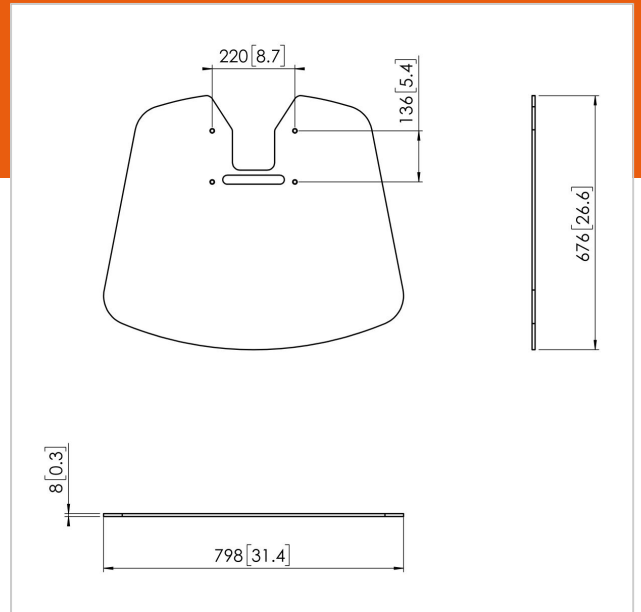

### Key Benefits

- Easy to install
- Modular

The PFF 7025 floor plate is compatible with the PFFE 7131 motorized display lift.

Vogel's Connect-it floor solutions (floor stands and trolleys) is an uniquely flexible system. With only a few standard components, you can create a solution for almost any requirement. From a single display floor stand in a shop window, a back-to-back display set-up in an airport, to a movable video conferencing set-up for corporate use, the flexible Connect-it floor solutions line fits every situation. Connect-it floor solutions can accommodate displays from small to extra large, weighing up to 160 kg. Connect-it floor modules are available in black and silver to fit any interior décor.

## Specifications

Product type number	PFF 7025
Article number (SKU)	7370250
Colour	Black
EAN single box	8712285337208
Height	13
Width	722
Depth	578
TÜV certified	Yes
Guarantee	5 years
Max. weight load (kg)	120