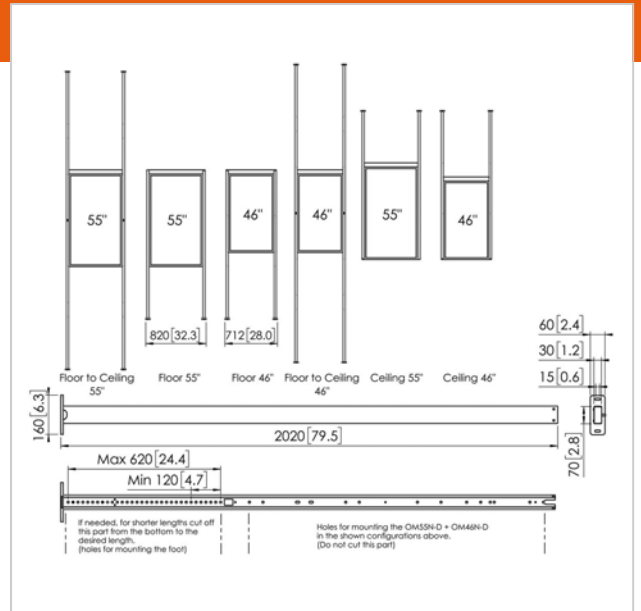

PFFC 4655 Mount for Samsung OMN-D

Article number (SKU) 7346550
Colour Black

Key Benefits

- Stylish high-end design
- Cable management

The dual-sided Samsung OMN-D display is an innovative product which deserves an elegant and smart mounting solution. The PFFC 4655 is engineered in such a way it can be used as a ceiling mount, floor mount and if you combine two it is also a floor to ceiling mount. The Samsung mount is easy to install and features clean integrated cable management. Vogel's designed the mount in such a way it compliments the unique Samsung OMN-D display perfectly.

PFFC 4655 Mount for Samsung OMN-D

www.vogels.com

VOGEL'S HOLDING BV 2019 (c) All rights reserved.
Subject to printing errors, technical and price amendments.
Date: 2019-10-01

Specifications

Product type number	PFFC 4655
Article number (SKU)	7346550
Colour	Black
EAN single box	8712285345289
Height	2020
Depth	160
Guarantee	5 years
Max. bolt size	M8
Max. screen size (inch)	55
Min. screen size (inch)	46