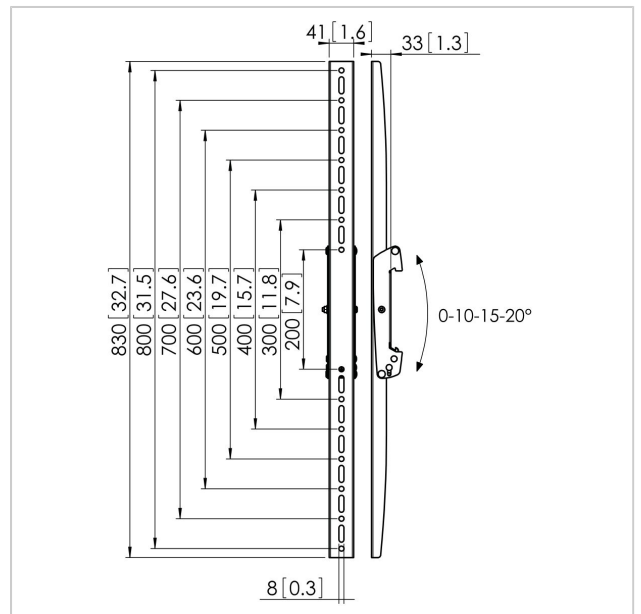

PFS 3308 Display interface strips tilt

Article number (SKU)
Colour

7233080
Black

Key Benefits

- Modular
- Quick and easy installation
- Theft prevention
- Tilt function in steps

The PFS 3308 interface display strips is part of the modular Connect-it system with which you can create your own ceiling or floor solution for medium to large sized displays.

The PFS 3308 is suitable for medium to large sized displays up to 80 kg with a max. vertical fitment of 800 mm. For creating a ceiling solution combine the PFS 3308 with a Connect-it ceiling plate, pole (PUC 25xx Series) and interface bar (PFB 34xx Series). For creating a floor solution combine the PFS 3308 with a Connect-it floor plate/ trolley, pole (PUC 27xx Series) and interface bar (PFB 34xx Series). The PFS 3308 can also be combined with the motorized products (PFFE 7110, PFTE 7112, PFEW 7150).

PFS 3308 Display interface strips tilt

www.vogels.com

VOGEL'S HOLDING BV 2019 (c) All rights reserved.
Subject to printing errors, technical and price amendments.
Date:2020-03-09

Specifications

Product type number	PFS 3308
Article number (SKU)	7233080
Colour	Black
EAN single box	8712285318924
Height	830
TÜV certified	Yes
Tilt	Tilt up to 20°
Guarantee	5 years
Max. weight load (kg)	80
Max. bolt size	M8
Max. height of interface (mm)	830
Max. width of interface (mm)	41
Connect It exceptions	2x back-to-back
Max. vertical hole pattern (mm)	800
Min. vertical hole pattern (mm)	200
Service position	No