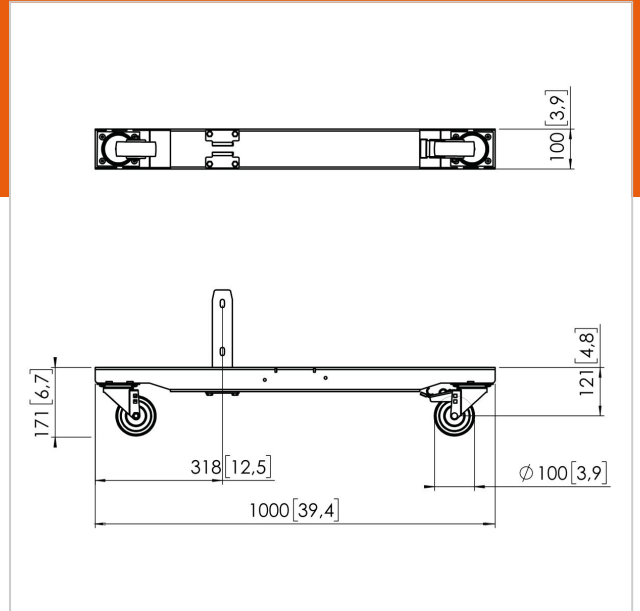

PFT 8920 Video wall trolley base

Article number (SKU)
Colour

7289200
Black

The PFT 8920 is a part of the universal video wall Connect-it system. Thanks to the modularity you can create your own video wall trolley.

PFT 8920 Video wall trolley base

www.vogels.com

VOGEL'S HOLDING BV 2019 (c) All rights reserved.
Subject to printing errors, technical and price amendments.
Date:2019-05-10

Specifications

Product type number	PFT 8920
Article number (SKU)	7289200
Colour	Black
EAN single box	8712285336645
Height	171
Length	1000
Width	100
TÜV certified	Yes
Guarantee	5 years
Max. weight load (kg)	202.5
Adjustable height	False
Distance between the support points of base (mm)	796