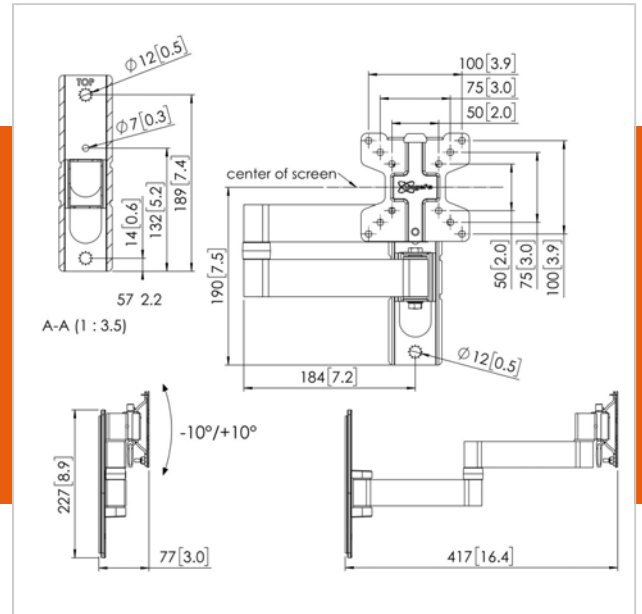

PFW 1040 Display wall mount turn & tilt

Article number (SKU)
Colour

7310400
Black

Key Benefits

- Stylish high-end design
- Continuous smooth tilt
- Post-installation levelling
- Theft-delaying padlock

The clean and slim PFW 1000 Series is designed with hospitality content in mind.

Hospitality is about providing your guest with the best possible services. One of those services is in-room entertainment, of which guests expect nothing but the best. The PFW 1000 Series is thanks to its clean aesthetics and slim profile perfect to make your content pop. The included discrete padlock ensures that your HotelTV is secure.