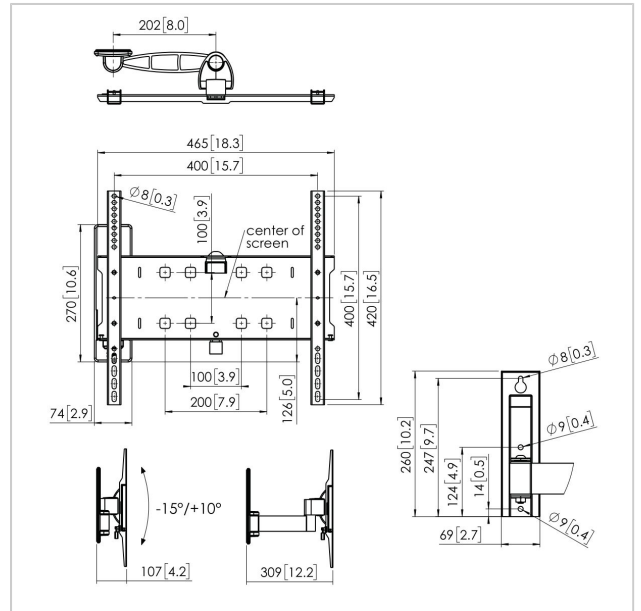

PFW 3030 Display wall mount turn & tilt

Article number (SKU) 7330300
 Colour Black

Key Benefits

- Stylish high-end design
- 400 x 400 fitment out of the box
- Continuous smooth tilt
- Post-installation levelling
- Theft-delaying padlock

PFW 3030 Display wall mount turn & tilt

www.vogels.com

VOGEL'S HOLDING BV 2019 (c) All rights reserved.
Subject to printing errors, technical and price amendments.
Date:2020-03-12

Specifications

Product type number	PFW 3030	Min. horizontal hole pattern (mm)	100
Article number (SKU)	7330300	Min. screen size (inch)	32
Colour	Black	Min. vertical hole pattern (mm)	100
EAN single box	8712285335167	Number of pivot points	2
TÜV certified	Yes	Universal or fixed hole pattern	Universal
Tilt	Tilt -15°/+10°		
Turn	Motion (up to 120°)		
Guarantee	5 years		
Max. weight load (kg)	35		
Min. hole pattern	100mm x 100mm		
Max. hole pattern	400mm x 400mm		
Max. bolt size	M8		
Max. height of interface (mm)	420		
Max. width of interface (mm)	465		
Fischer inside	Yes		
Levelling function	Post-installation horizontal levelling		
Lockable	True		
Lock options	Lock included / integrated		
Max. distance to the wall (mm)	309		
Max. horizontal hole pattern (mm)	400		
Max. screen size (inch)	55		
Max. vertical hole pattern (mm)	400		
Min. distance to the wall (mm)	107		