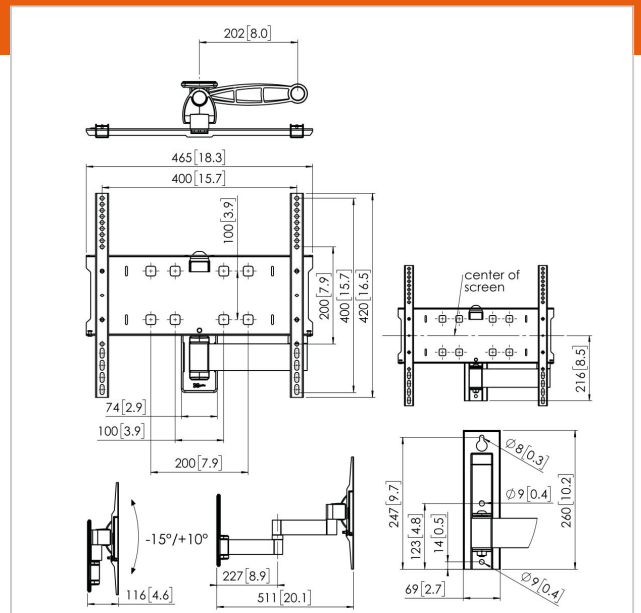

PFW 3040 Display wall mount turn & tilt

Article number (SKU)
Colour

7330400
Black

Key Benefits

- Stylish high-end design
- 400 x 400 fitment out of the box
- Continuous smooth tilt
- Post-installation levelling
- Theft-delaying padlock

The safe and elegant PFW 3000 Series is designed with hospitality content in mind.

Hospitality is about providing your guest with the best possible services. One of those services is in-room entertainment, of which guests expect nothing but the best. The PFW 3000 Series is thanks to its clean aesthetics and slim profile perfect to make your content pop. The included discrete padlock ensures that your HotelTV is secure.

PFW 3040 Display wall mount turn & tilt

www.vogels.com

VOGEL'S HOLDING BV 2019 (c) All rights reserved.
Subject to printing errors, technical and price amendments.
Date: 2019-06-17

Specifications

Product type number	PFW 3040
Article number (SKU)	7330400
Colour	Black
EAN single box	8712285335181
TÜV certified	Yes
Tilt	Tilt -15°/+10°
Turn	Up to 180°
Guarantee	5 years
Max. weight load (kg)	35
Min. hole pattern	100mm x 100mm
Max. hole pattern	400mm x 400mm
Max. bolt size	M8
Max. height of interface (mm)	420
Max. width of interface (mm)	465
Fischer inside	Yes
Levelling function	Post-installation horizontal levelling
Lockable	True
Lock options	Lock included / integrated
Max. distance to the wall (mm)	511
Max. screen size (inch)	55
Min. distance to the wall (mm)	116
Min. screen size (inch)	32
Number of pivot points	3
Universal or fixed hole pattern	Universal