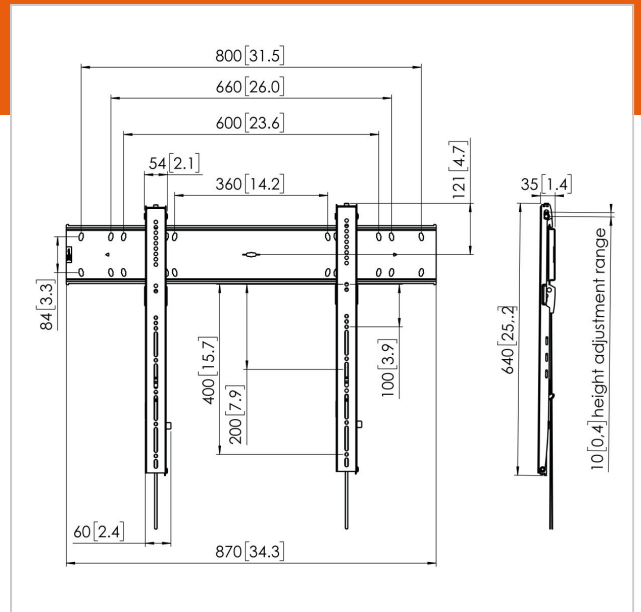

## PFW 6800 Display wall mount fixed

Article number (SKU) 7368000  
Colour Black

### Key Benefits

- Easy levelling and installation
- For the heaviest displays
- Post-installation levelling
- Self-centering display bolts

The PFW 6800 is a sturdy and at the same time elegant fixed wall mount. It features an aesthetically integrated lock whilst maintaining a depth of only 35 mm. The mount can hold displays from 55 to 80 inch, weighing up to 100 kg

## Specifications

Product type number	PFW 6800	Service position	Yes
Article number (SKU)	7368000	Universal or fixed hole pattern	Universal
Colour	Black	Awards	AV Technology - Best of Show at ISE 2017
EAN single box	8712285334160		
TÜV certified	Yes		
Guarantee	5 years		
Max. weight load (kg)	100		
Min. hole pattern	75mm x 75mm		
Max. hole pattern	800mm x 400mm		
Max. bolt size	M8		
Max. height of interface (mm)	636		
Max. width of interface (mm)	870		
Fischer inside	Yes		
Levelling function	Post-installation horizontal levelling		
Lock options	Lock included / integrated		
Max. distance to the wall (mm)	35		
Max. horizontal hole pattern (mm)	800		
Max. screen size (inch)	80		
Max. vertical hole pattern (mm)	400		
Min. horizontal hole pattern (mm)	75		
Min. screen size (inch)	55		
Min. vertical hole pattern (mm)	75		
Orientation	Landscape		