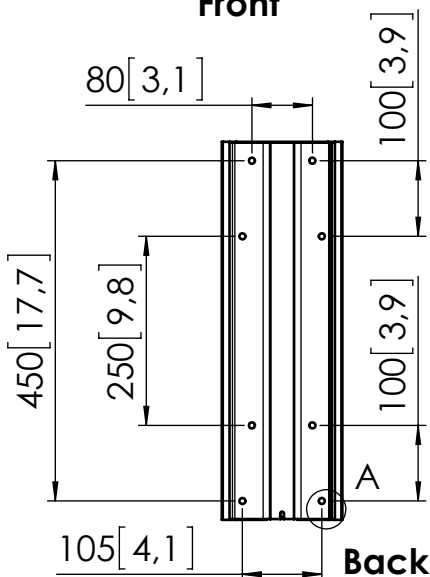

Product data sheet catalogus prof pfw952

Dimensions in mm [inch]

Screen sizes: 58 [23] - 107 [42]
Max weight:(2x)5 - 60 kg / 11 - 132 lbs

Wall mounting kit:

Screw 7 x 80 (8x)
Fisher plug UX10 (8x)

Front

Side

Back

A (1 : 2)