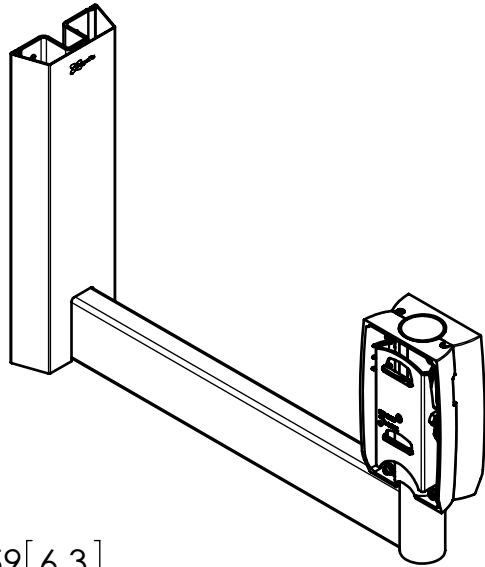

Product data sheet catalogus prof pfw952

Dimensions in mm [inch]

Screen sizes: 58 [23] - 107 [42]
Max weight:(2x)5 - 60 kg / 11 - 132 lbs

Wall mounting kit:

Screw 7 x 80 (8x)
Fisher plug UX10 (8x)

Front

Side

Back

A (1 : 2)