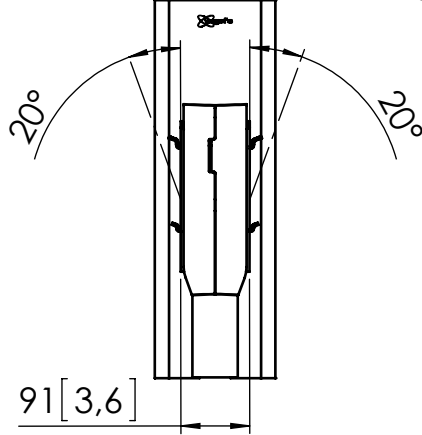

Product data sheet catalogus prof pfw952

Dimensions in mm [inch]

Screen sizes: 58 [23] - 107 [42]
Max weight:(2x)5 - 60 kg / 11 - 132 lbs

Wall mounting kit:

Screw 7 x 80 (8x)
Fisher plug UX10 (8x)

Front

Side

Back

A (1 : 2)