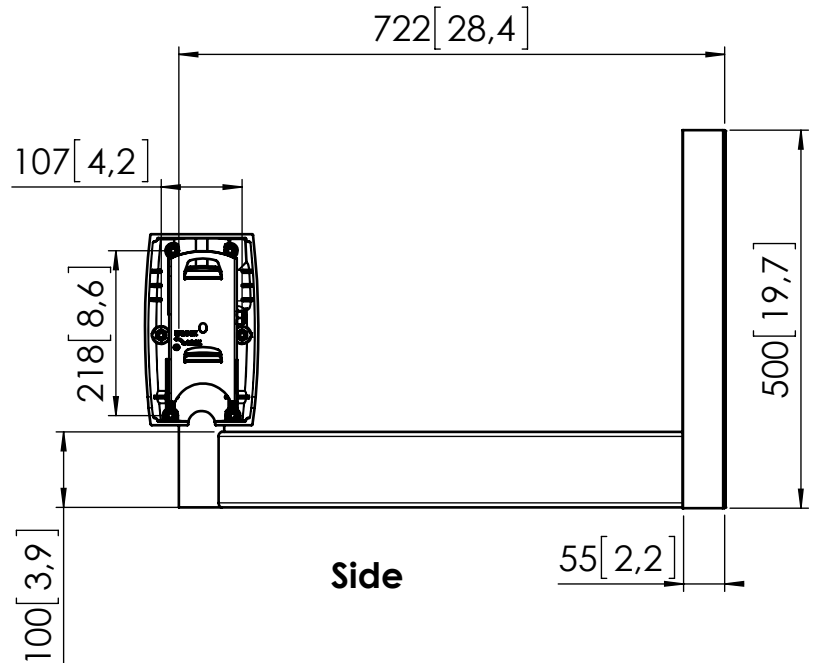

Product data sheet catalogus prof pfw952

Dimensions in mm [inch]

Screen sizes: 58 [23] - 107 [42]
Max weight:(2x)5 - 60 kg / 11 - 132 lbs

Wall mounting kit:

Screw 7 x 80 (8x)
Fisher plug UX10 (8x)

Front

Side

Back

A (1 : 2)