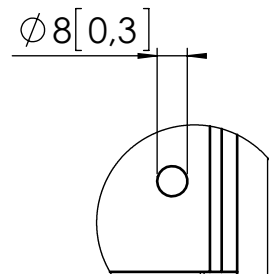

Product data sheet catalogus prof pfw952

Dimensions in mm [inch]

Screen sizes: 58 [23] - 107 [42]
Max weight:(2x)5 - 60 kg / 11 - 132 lbs

Wall mounting kit:

Screw 7 x 80 (8x)
Fisher plug UX10 (8x)

Front

Side

Back

A (1 : 2)