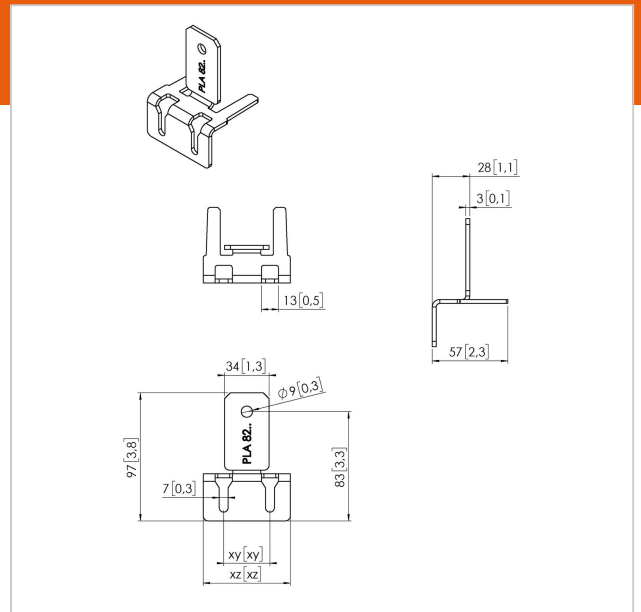

PLA 8203 LED interface top/ bottom, 1 pc

Article number (SKU)
Colour

7182034
Stainless Steel

Key Benefits

- Easy to install

The PLA 8203 is custom made interface and can be used on the top or bottom of the LED video wall. The dimensions of the bracket differ per LED-tile model.

PLA 8203 LED interface top/ bottom, 1 pc

www.vogels.com

VOGEL'S HOLDING BV 2019 (c) All rights reserved.
Subject to printing errors, technical and price amendments.
Date: 2019-08-09

Specifications

Product type number	PLA 8203
Article number (SKU)	7182034
Colour	Stainless Steel
EAN single box	8712285339103
TÜV certified	Yes
Guarantee	5 years