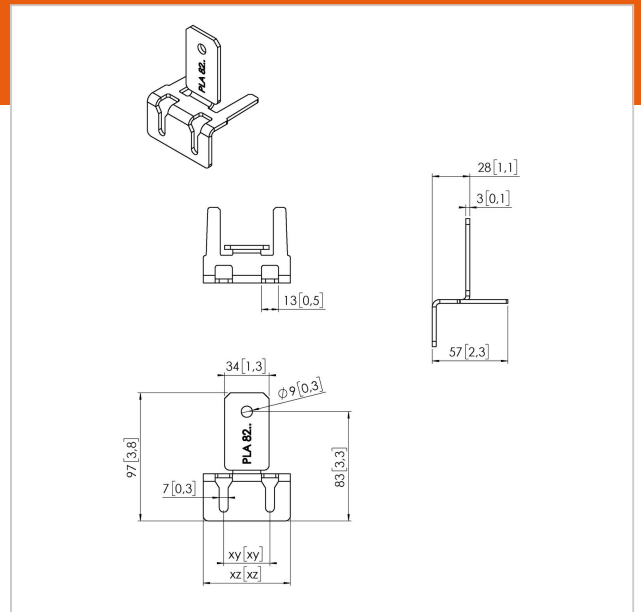

PLA 8205 LED interface top / bottom, 1 pc

Article number (SKU)
Colour

7182054
Stainless Steel

Key Benefits

- Easy to install

The PLA 8205 is custom made interface and can be used on the top or bottom of the LED video wall. The dimensions of the bracket differ per LED-tile model.

PLA 8205 LED interface top / bottom, 1 pc

www.vogels.com

VOGEL'S HOLDING BV 2019 (c) All rights reserved.
Subject to printing errors, technical and price amendments.
Date: 2019-08-09

Specifications

Product type number	PLA 8205
Article number (SKU)	7182054
Colour	Stainless Steel
EAN single box	8712285339141
TÜV certified	Yes
Guarantee	5 years