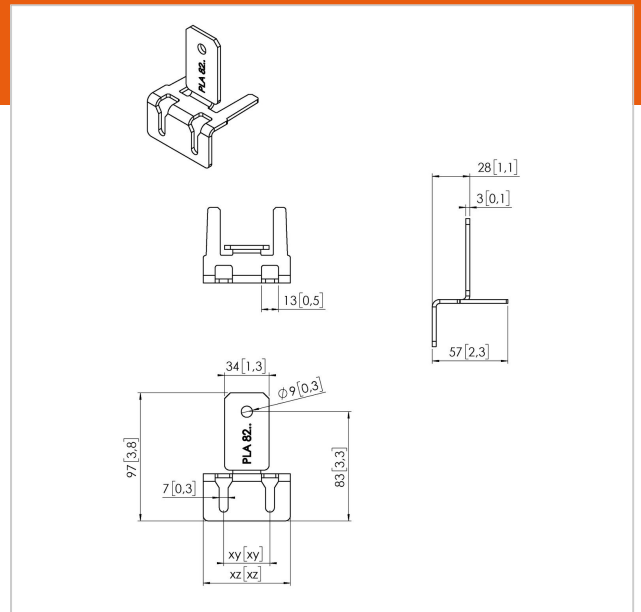

# PLA 8209 LED interface top/ bottom, 1 pc

Article number (SKU)  
Colour

7182094  
Stainless Steel

## Key Benefits

- Easy to install

The PLA 8209 is custom made interface and can be used on the top or bottom of the LED video wall. The dimensions of the bracket differ per LED-tile model.

## PLA 8209 LED interface top/ bottom, 1 pc

[www.vogels.com](http://www.vogels.com)

VOGEL'S HOLDING BV 2019 (c) All rights reserved.  
Subject to printing errors, technical and price amendments.  
Date:2019-08-09

## Specifications

Product type number	PLA 8209
Article number (SKU)	7182094
Colour	Stainless Steel
EAN single box	8712285339882
TÜV certified	Yes
Guarantee	5 years