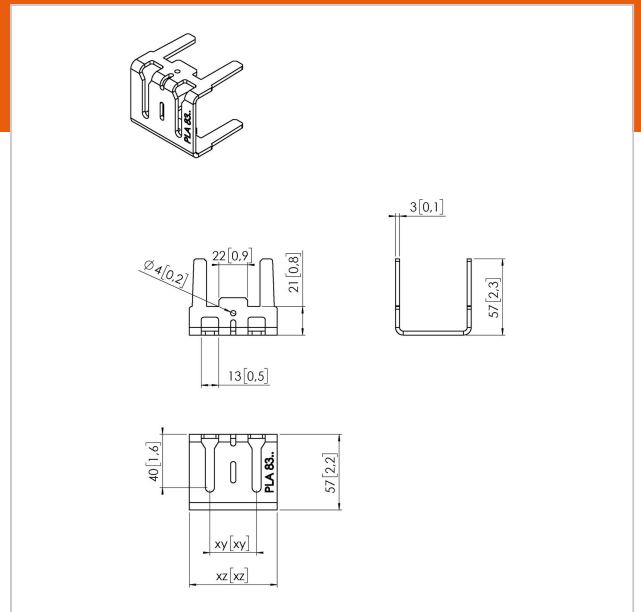

# PLA 8305 LED interface middle, 1 pc

Article number (SKU)  
Colour

7183054  
Stainless Steel

## Key Benefits

- Easy to install

The PLA 8305 is a custom made and can be used in the middle of the LED video wall. The dimensions of the bracket differ per LED-tile model.

## Specifications

Product type number	PLA 8305
Article number (SKU)	7183054
Colour	Stainless Steel
EAN single box	8712285339288
TÜV certified	Yes
Guarantee	5 years