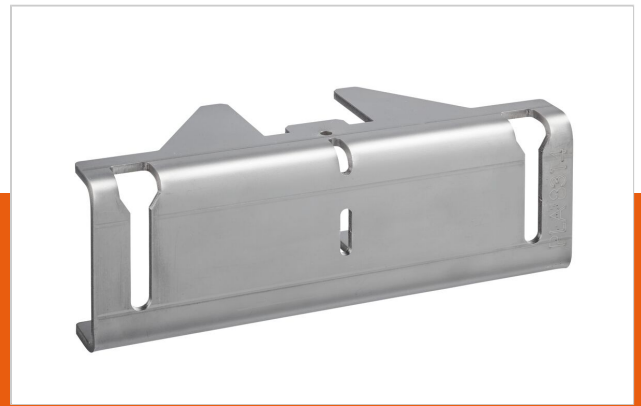

# PLA 8305 LED interface middle, 1 pc

Article number (SKU)  
Colour

7183054  
Stainless Steel

## Key Benefits

- Easy to install

The PLA 8305 is a custom made and can be used in the middle of the LED video wall. The dimensions of the bracket differ per LED-tile model.