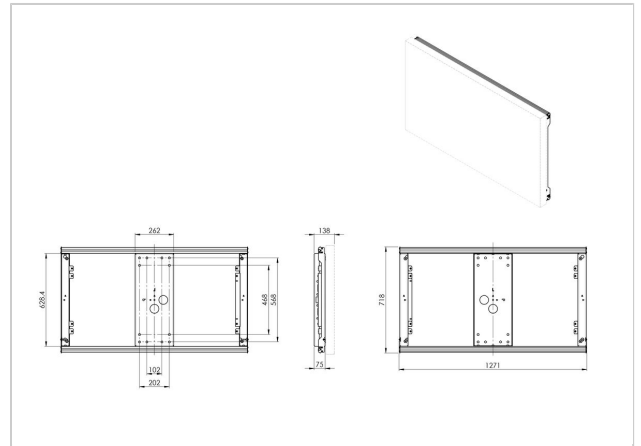

POW 1602 Outdoor wall mount for LG55X4F

Article number (SKU)
Colour

7216020
Black

Key Benefits

- Theft prevention
- Stylish design
- Quick and easy installation

With Vogel's POW 1602 outdoor wall mount for the LG 55XE4F you can easily install the LG outdoor display on any suitable outdoor wall, in either the portrait or landscape position.

The angled design of the wall mount fits seamlessly with the slim yet robust design of the LG outdoor display. The outdoor wall mount is designed to meet all requirements. The special anti-corrosion treatment ensures that the product can withstand the most extreme weather conditions.

POW 1602 Outdoor wall mount for LG55X4F

www.vogels.com

VOGEL'S HOLDING BV 2019 (c) All rights reserved.
Subject to printing errors, technical and price amendments.
Date:2020-09-29

Specifications

Product type number	POW 1602
Article number (SKU)	7216020
Colour	Black
EAN single box	8712285351945
Height	718
Width	1271
Depth	75
TÜV certified	Yes
Guarantee	5 years
Max. height of interface (mm)	718
Max. width of interface (mm)	1271
Min. distance to the wall (mm)	75
Universal or fixed hole pattern	Fixed